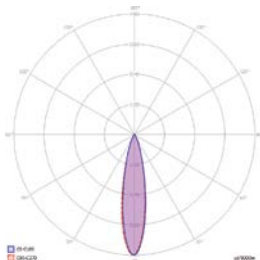

LIGHT CURVE

20°