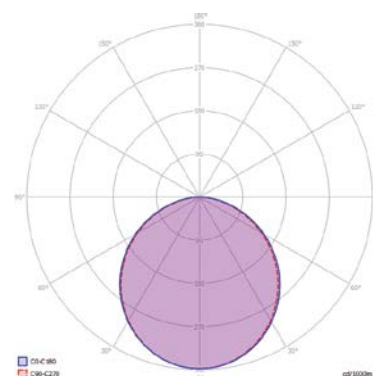

LIGHT CURVE