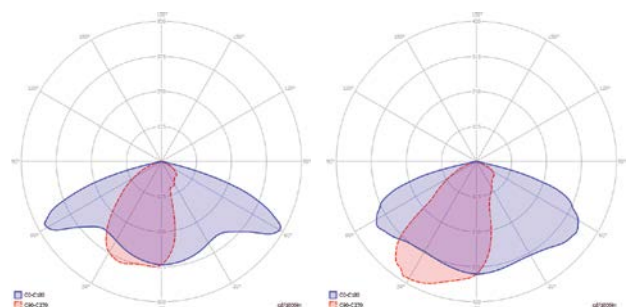

LIGHT CURVE