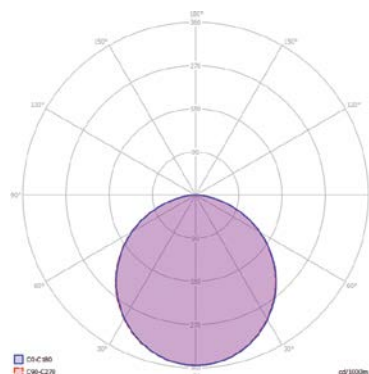

LIGHT CURVE