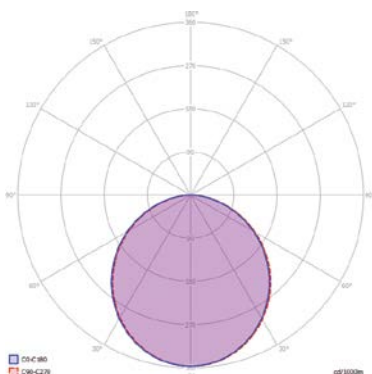

Mechanical

Operating Temperature	-
Dimensions	222,5 x 222,5 x 78,25 mm
Product Weight	0,396 kg
Mounting Options	Recessed

DIMENSIONS (mm)

LIGHT CURVE

Downlight

Wall light - 6"

DIMENSIONS (mm)

LIGHT CURVE

Optical and Electrical

Power	14,5 W		
Lumen output	1150lm		
Colour temperature	3000 K	4000 K	6500 K
CRI	≥80		
Efficacy	80lm/W		
Beam Angle	110°		
Dimming	Optional		
Life Time	35000 Hours		
IP Rating	IP20		
Emergency Kit	Optional		