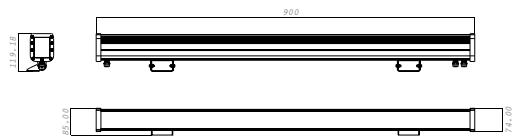

Mechanical

Operating Temperature	-30°C – +40°C
Dimensions	120,6x85,4x899 mm
Product Weight	3,95 kg
Mounting Options	-

DIMENSIONS (mm)

LIGHT CURVE

Wall-washer

RGB - 120 cm

DIMENSIONS (mm)

LIGHT CURVE