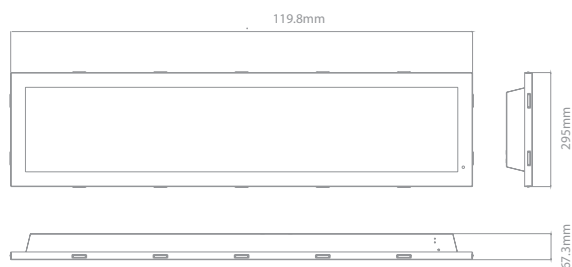

DIMENSIONS (mm)