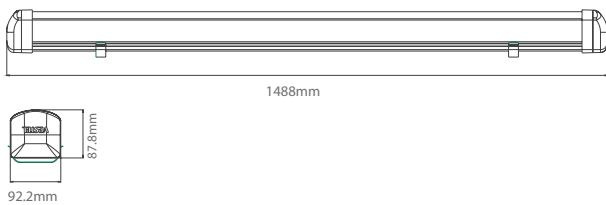

Operating Temperature	-40°C / +40°C
Dimensions	1488 x 92,2 x 87,8 mm
Product Weight	4,5 kg
Mounting Options	-

Weather-Proof Batten

150 cm

Optical and Electrical

Power	40W
Lumen output	4750lm
Colour temperature	4000K
CRI	≥80
Efficacy	118lm/W
Beam Angle	100°
Dimming	Optional
Life Time	50000 Hours
IP Rating	IP65
Emergency Kit	Optional

Mechanical

Operating Temperature	-40°C / +40°C
Dimensions	1488 x 92,2 x 87,8
Product Weight	4,5 kg
Mounting Options	-

DIMENSIONS (mm)

LIGHT CURVE

Weather-Proof Batten

150 cm

DIMENSIONS (mm)

LIGHT CURVE