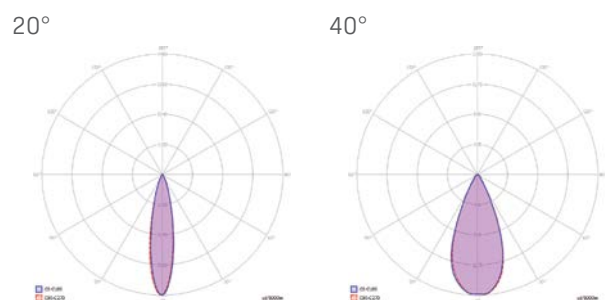

Wall-washer

RGB - 90 cm

Optical and Electrical

Power	47W
Lumen output	2750lm
Colour temperature	RGB
CRI	-
Efficacy	58lm/W
Beam Angle	20° / 40°
Dimming	DMX
Life Time	50000 Hours
IP Rating	IP66
Emergency Kit	-

Mechanical

Operating Temperature	-30°C – +40°C
Dimensions	120,6x85,4x899 mm
Product Weight	3,95 kg
Mounting Options	-

DIMENSIONS (mm)

LIGHT CURVE

Wall-washer

RGB - 120 cm

DIMENSIONS (mm)

LIGHT CURVE