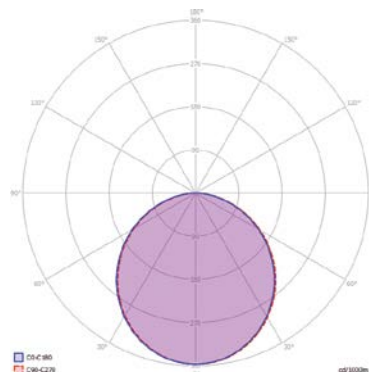

LIGHT CURVE