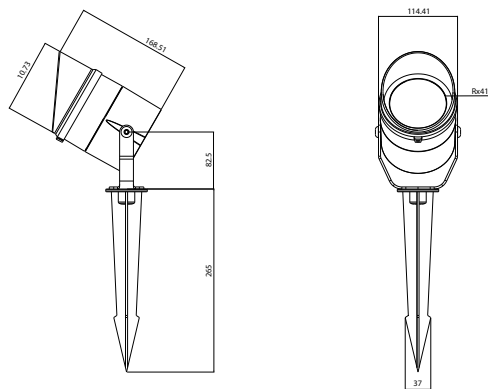

Mechanical

Operating Temperature	-20°C / +40°C
Dimensions	600 x 600 x 222,5 mm
Product Weight	8,2 kg
Mounting Options	Pole

DIMENSIONS (mm)

LIGHT CURVE

Garden Pole Light

DIMENSIONS (mm)

LIGHT CURVE

Optical and Electrical

Mechanical

Operating Temperature	-20°C / +40°C
Dimensions	81 x 85,3 x 180 mm
Product Weight	0,9 kg
Mounting Options	-

DIMENSIONS (mm)

LIGHT CURVE

Garden Spot

DIMENSIONS (mm)

LIGHT CURVE

Optical and Electrical

Operating Temperature	-20°C / +40°C
Dimensions	81 x 85,3 x 180 mm
Product Weight	0,9 kg
Mounting Options	-

Garden Spot

Optical and Electrical

Power	15W		
Lumen output	1300lm		
Colour temperature	3000K	4000K	6500K
CRI	≥70		
Efficacy	85lm/W		
Beam Angle	10° / 25° / 40°		
Dimming	-		
Life Time	50000 Hours		
IP Rating	IP66		
Emergency Kit	-		

Mechanical

Operating Temperature	-20°C / +40°C
Dimensions	116.1x123.3x426 mm
Product Weight	1,46 kg
Mounting Options	-

DIMENSIONS (mm)

LIGHT CURVE

Garden Spot

DIMENSIONS (mm)

LIGHT CURVE

Optical and Electrical