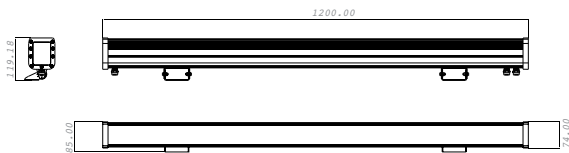

Mechanical

Operating Temperature	-30°C – +40°C
Dimensions	120,6x85,4x899 mm
Product Weight	3,95 kg
Mounting Options	-

DIMENSIONS (mm)

LIGHT CURVE

Wall-washer

RGB - 120 cm

DIMENSIONS (mm)

LIGHT CURVE