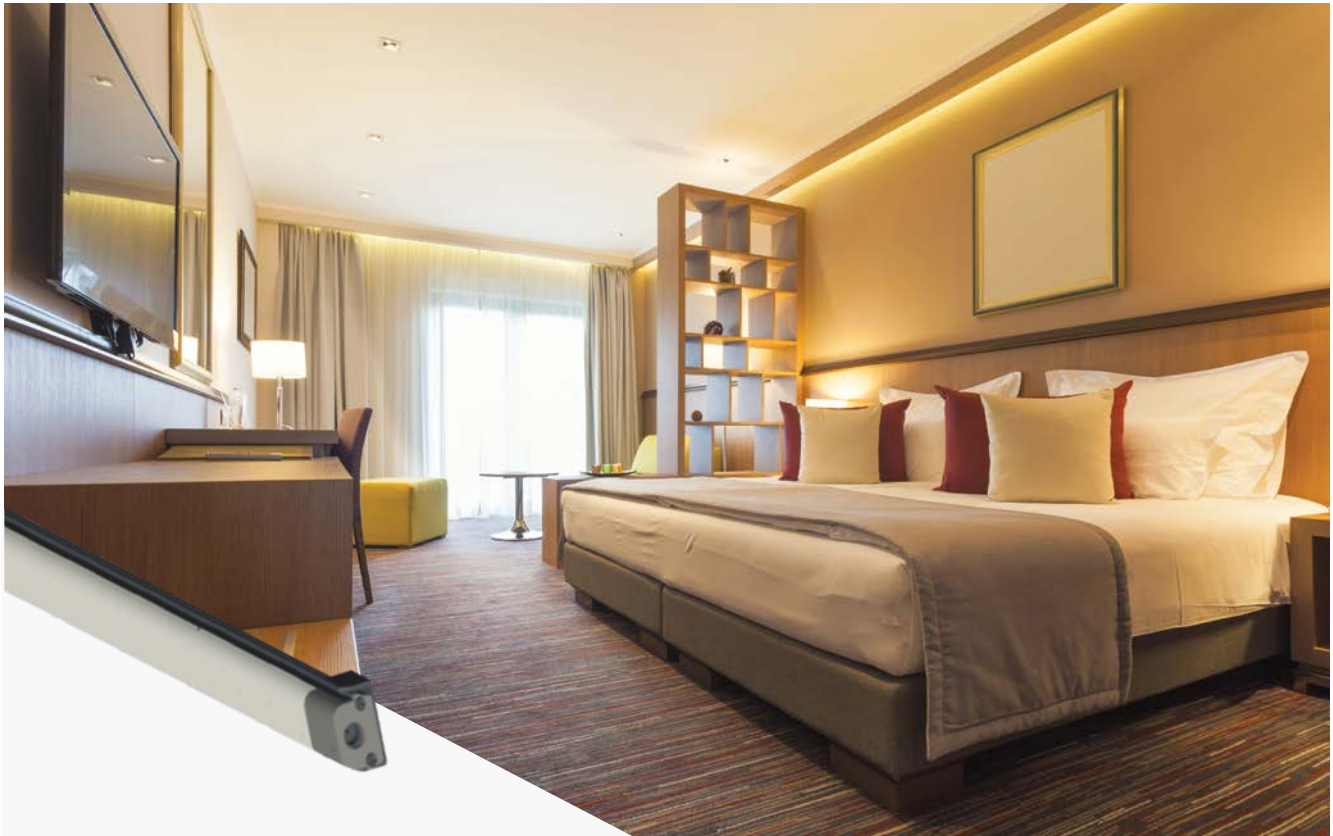

LED Bar

1260 mm