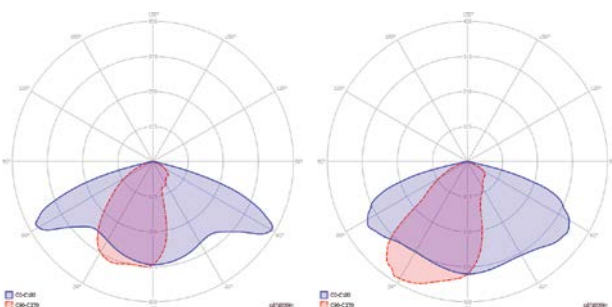

Mechanical

Operating Temperature	-40°C /+50°C
Dimensions	864 x 369 x 93,5 mm
Product Weight	11 kg
Mounting Options	Post-top , Side

DIMENSIONS (mm)

LIGHT CURVE

Street Light

Ephesus- M3S-90

DIMENSIONS (mm)

LIGHT CURVE