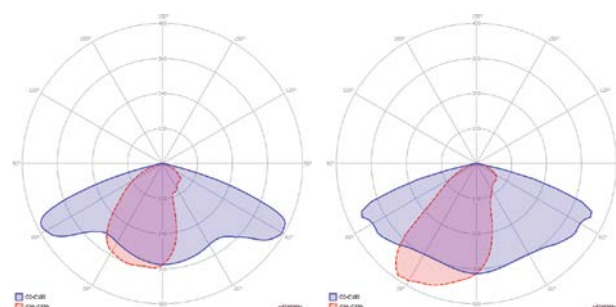

Mechanical

Operating Temperature	-40°C / +50°C
Dimensions	599,6 x 295 x 134,6 mm
Product Weight	6,5 kg
Mounting Options	Post-top , Side

DIMENSIONS (mm)

LIGHT CURVE

Vestel Trade Co.

Organize Sanayi Bölgesi, 45030 Manisa/Türkiye