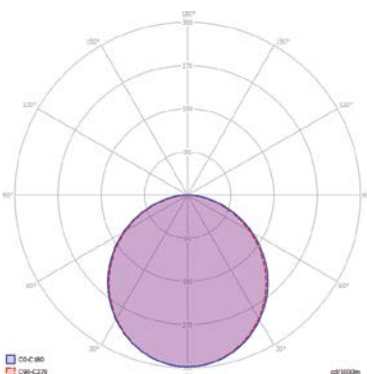

Mechanical

Operating Temperature	0°C / +40°C
Dimensions	295 x 295 x 67,2 mm
Product Weight	1,5 kg
Mounting Options	Recessed

DIMENSIONS (mm)

LIGHT CURVE

Linear Light

Diffused Linear Light - 60cm

DIMENSIONS (mm)

LIGHT CURVE

Optical and Electrical

Power	14W		
Lumen output	1200lm	1300lm	
Colour temperature	3000K	4000K	6500K
CRI	≥80		
Efficacy	85lm/W	100lm/W	
Beam Angle	110°		
Dimming	Optional		
Life Time	50000 Hours		
IP Rating	IP20		
Emergency Kit	Optional		