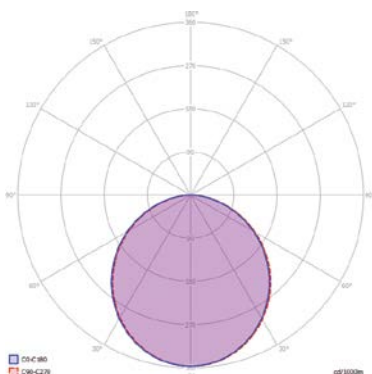

LIGHT CURVE

Optical and Electrical

Power	20W		
Lumen output	2300lm		
Colour temperature	3000K	4000K	6500K
CRI	≥80		
Efficacy	115lm/W		
Beam Angle	110°		
Dimming	Optional		
Life Time	50000 Hours		
IP Rating	IP20		
Emergency Kit	Optional		