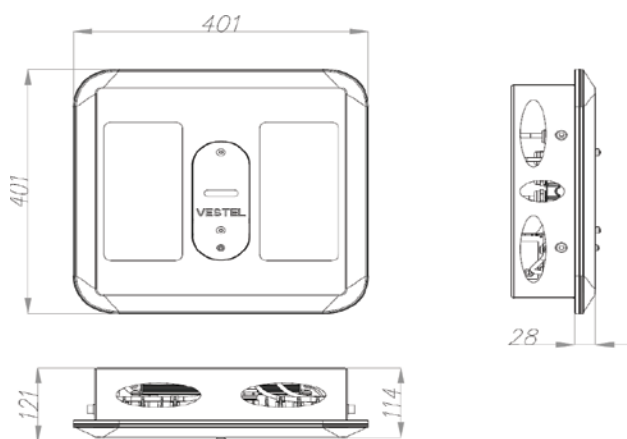

Mechanical

Operating Temperature	-40°C – +40°C
Dimensions	437 x 437 x 246,3 mm
Mounting Options	Suspended, U bracket

DIMENSIONS (mm)

LIGHT CURVE

DIMENSIONS (mm)

LIGHT CURVE

Optical and Electrical

Power	108W	
Lumen output	13500lm	
Colour temperature	4000K	5700K
CRI	≥70	
Efficacy	125lm/W	
Beam Angle	30° / 50° / 65° / 100° / asym	
Dimming	Optional	
Life Time	50000 Hours	
IP Rating	IP65	
Emergency Kit	-	

Mechanical

Operating Temperature	-20°C – +40°C
Dimensions	401x401x121 mm
Product Weight	13 kg
Mounting Options	Recessed, Surface Mounted

Canopy

Optical and Electrical

Power	68W	
Lumen output	8000lm	
Colour temperature	4000K	5700K
CRI	≥70	
Efficacy	117lm/W	
Beam Angle	30° / 50° / 65° / 100° / asym	
Dimming	Optional	
Life Time	50000 Hours	
IP Rating	IP65	
Emergency Kit	-	

Mechanical

Operating Temperature	-20°C – +40°C
Dimensions	401x401x121 mm
Product Weight	13 kg
Mounting Options	Recessed, Surface Mounted

DIMENSIONS (mm)

LIGHT CURVE

DIMENSIONS (mm)

LIGHT CURVE

Optical and Electrical

Mechanical

Operating Temperature	-20°C – +40°C	
Dimensions	401x401x121 mm	
Product Weight	13 kg	
Mounting Options	Recessed, Surface Mounted	

Wall-washer

RGB - 30 cm

Optical and Electrical

Power	19W
Lumen output	900lm
Colour temperature	RGB
CRI	-
Efficacy	47lm/W
Beam Angle	20° / 40°
Dimming	DMX
Life Time	50000 Hours
IP Rating	IP66
Emergency Kit	-