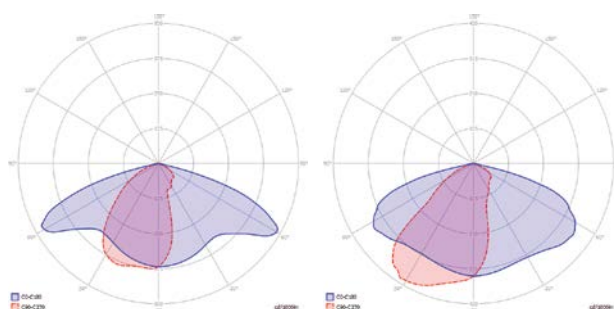

DIMENSIONS (mm)

LIGHT CURVE