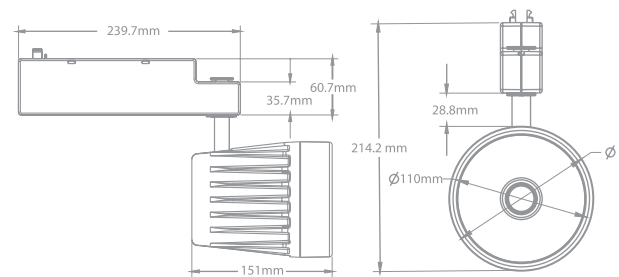

Mechanical

Operating Temperature	0°C /+40°C
Dimensions	230 x 230 x 126 mm
Product Weight	2,5 kg
Mounting Options	Surface Mounted

DIMENSIONS (mm)

LIGHT CURVE

Panel Light

Back lit - Plastic 2M 60x60

DIMENSIONS (mm)

Operating Temperature	0°C /+40°C
Dimensions	1203 x 32 x 26 mm
Product Weight	0,6 kg
Mounting Options	-

DIMENSIONS (mm)

LIGHT CURVE

LED Bar V2

1700 mm

DIMENSIONS (mm)

LIGHT CURVE

Optical and Electrical

Power	30W
Lumen output	1600lm
Colour temperature	4000K
CRI	≥80
Efficacy	54lm/W
Beam Angle	120°
Dimming	-
Life Time	35000 Hours
IP Rating	IP20
Emergency Kit	-

Mechanical

Operating Temperature	0°C /+40°C
Dimensions	1703 x 27,62 x 21,46 mm
Product Weight	0,82 kg
Mounting Options	-

Mechanical

Operating Temperature	0°C / +40°C
Dimensions	214,2 x 110 x 151 mm
Product Weight	1,5 kg
Mounting Options	-

DIMENSIONS (mm)

LIGHT CURVE

Tracklight V2

DIMENSIONS (mm)

LIGHT CURVE

Optical and Electrical