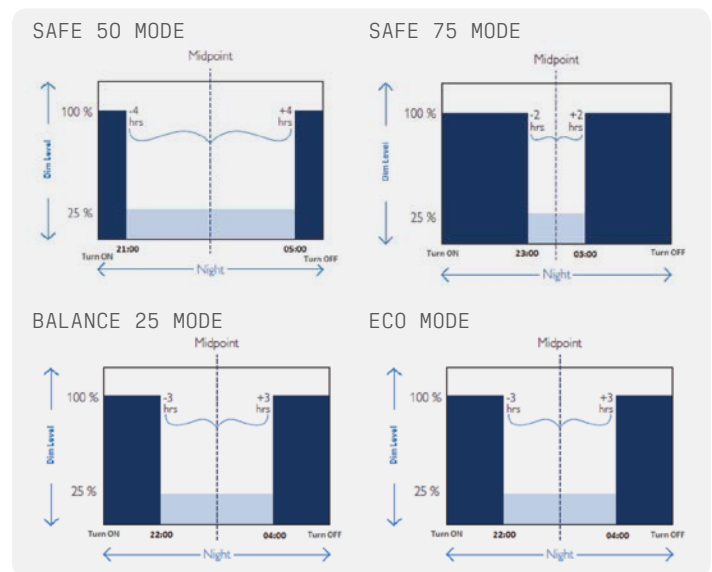

2. WIRELESS (WI-FI) SYSTEMS

With the help of wireless mesh network topology, you can control and maintain streetlights in far distances. By using sub 1Ghz low frequency band, you can achieve longer distances