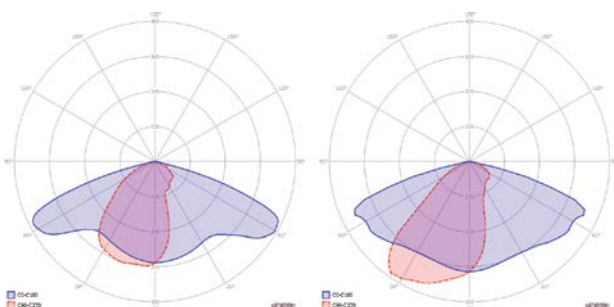

DIMENSIONS (mm)

LIGHT CURVE

Optical and Electrical

Power	13 W
Lumen output	1900lm
Colour temperature	4000 K
CRI	≥70
Efficacy	145lm/W
Beam Angle	Asymmetric
Dimming	Optional
Life Time	50000 Hours
IP Rating	IP66
Emergency Kit	-

Mechanical

Operating Temperature	-40°C / +50°C
Dimensions	637 x 374,3 x 85,4 mm
Product Weight	9,5 kg
Mounting Options	Post-top , Side