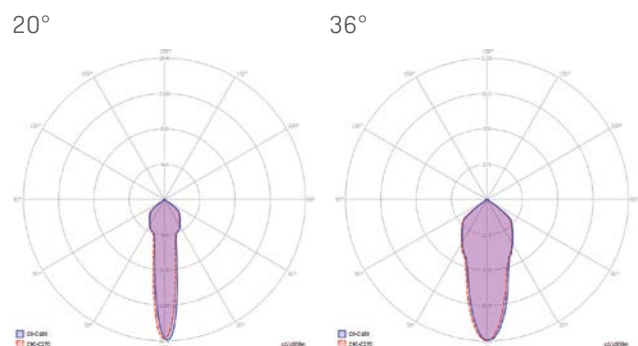

LIGHT CURVE