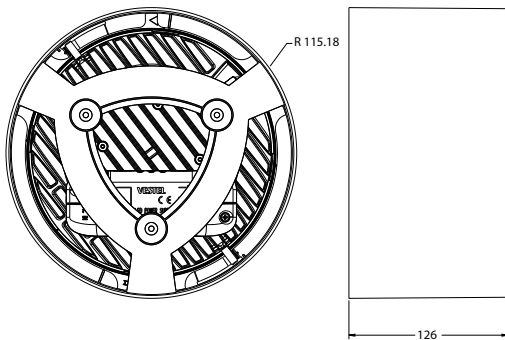

Mechanical

Operating Temperature	0°C - +40°C
Dimensions	172,57 x 172,57 x 75,5 mm
Product Weight	0,71 kg
Mounting Options	Recessed

DIMENSIONS (mm)

LIGHT CURVE

Downlight

Aluminium Diffused Downlight - 8"

DIMENSIONS (mm)

Mechanical

Operating Temperature	-
Dimensions	125 x 125 x 76 mm
Product Weight	0,187 kg
Mounting Options	Recessed

DIMENSIONS (mm)

LIGHT CURVE

Downlight

Plastic Diffused Downlight - 6"

DIMENSIONS (mm)

LIGHT CURVE

Mechanical

Operating Temperature	-
Dimensions	172,41 x 172,41 x 77,82 mm
Product Weight	0,262 kg
Mounting Options	Recessed

Downlight

Plastic Diffused Downlight - 8"

Optical and Electrical

Power	19W		
Lumen output	1500lm	1600lm	
Colour temperature	3000K	4000K	6500K
CRI	≥80		
Efficacy	79lm/W	84lm/W	
Beam Angle	110°		
Dimming	Optional		
Life Time	25000 Hours		
IP Rating	IP20		
Emergency Kit	Optional		

Mechanical

Operating Temperature	-
Dimensions	222,5 x 222,5 x 78,25 mm
Product Weight	0,396 kg
Mounting Options	Recessed

DIMENSIONS (mm)

LIGHT CURVE

Downlight

Wall light - 6"

DIMENSIONS (mm)

LIGHT CURVE