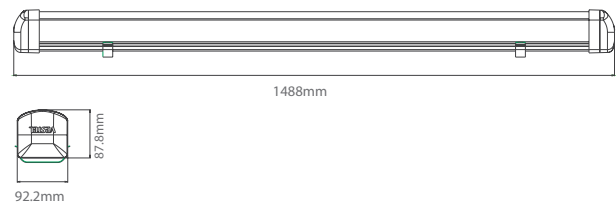

DIMENSIONS (mm)