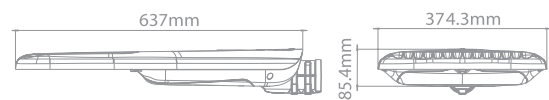

DIMENSIONS (mm)