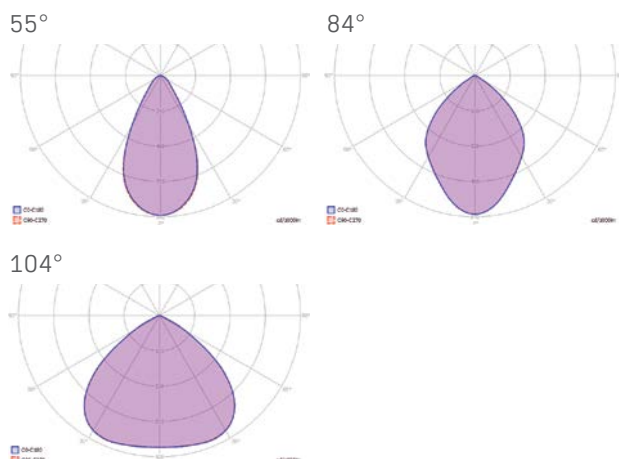

Mechanical

Operating Temperature	-40°C – +40°C
Dimensions	437 x 437 x 246,3 mm
Mounting Options	Suspended, U bracket

DIMENSIONS (mm)

LIGHT CURVE

High Bay Round

DIMENSIONS (mm)

LIGHT CURVE

Optical and Electrical