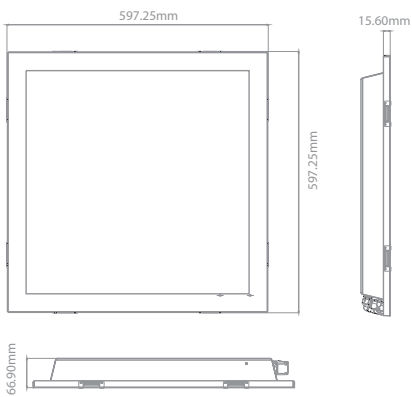

Mechanical

Operating Temperature	0°C /+40°C
Dimensions	597,25 x 597,25 x 66,9 mm
Product Weight	5,1 kg
Mounting Options	Recessed, Surface Mounted

Panel Light

Back lit - 60x60

Optical and Electrical

Power	27W		
Lumen output	3400 lm		
Colour temperature	3000K	4000K	6500K
CRI	≥80		
Efficacy	125lm/W		
Beam Angle	110°		
Dimming	Optional		
Life Time	50000 Hours		
IP Rating	IP20		
Emergency Kit	Optional		

Mechanical

Operating Temperature	0°C /+40°C		
Dimensions	597,25 x 597,25 x 66,9 mm		
Product Weight	5,1 kg		
Mounting Options	Recessed, Surface Mounted		

DIMENSIONS (mm)

LIGHT CURVE

Panel Light

Back lit Prismatic - 60x60

DIMENSIONS (mm)

LIGHT CURVE

Optical and Electrical

Power	27W		
Lumen output	3400 lm		
Colour temperature	3000K	4000K	6500K
CRI	≥80		
Efficacy	125lm/W		
Beam Angle	85°		
UGR	19		
Dimming	Optional		
Life Time	50000 Hours		
IP Rating	IP20		
Emergency Kit	Optional		

Mechanical

Operating Temperature	0°C /+40°C
Dimensions	597,25 x 597,25 x 66,9 mm
Product Weight	5,1 kg
Mounting Options	Recessed, Surface Mounted

Panel Light

Back lit - 30x120

Optical and Electrical

Power	27W		
Lumen output	3200lm		
Colour temperature	3000K	4000K	6500K
CRI	≥80		
Efficacy	118lm/W		
Beam Angle	110°		
Dimming	Optional		
Life Time	50000 Hours		
IP Rating	IP20		
Emergency Kit	Optional		