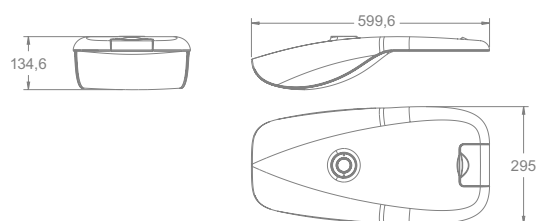

Mechanical

Operating Temperature	-40°C / +50°C
Dimensions	599,6 x 295 x 134,6 mm
Product Weight	6,5 kg
Mounting Options	Post-top , Side

DIMENSIONS (mm)

LIGHT CURVE

Vestel Trade Co.

Organize Sanayi Bölgesi, 45030 Manisa/Türkiye