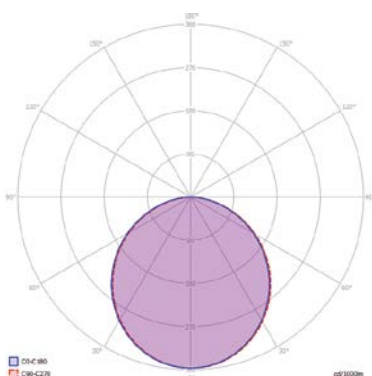

LIGHT CURVE

Optical and Electrical

Power	19W		
Lumen output	1800lm	1900lm	
Colour temperature	3000K	4000K	6500K
CRI	≥80		
Efficacy	95lm/W	100lm/W	
Beam Angle	110°		
Dimming	Optional		
Life Time	35000 Hours		
IP Rating	IP20		
Emergency Kit	Optional		