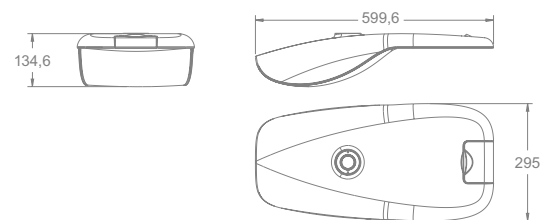

Mechanical

Operating Temperature	-40°C / +50°C
Dimensions	599,6 x 295 x 134,6 mm
Product Weight	6,5 kg
Mounting Options	Post-top , Side

DIMENSIONS (mm)

LIGHT CURVE

Street Light

Sardes S5 - 24

DIMENSIONS (mm)