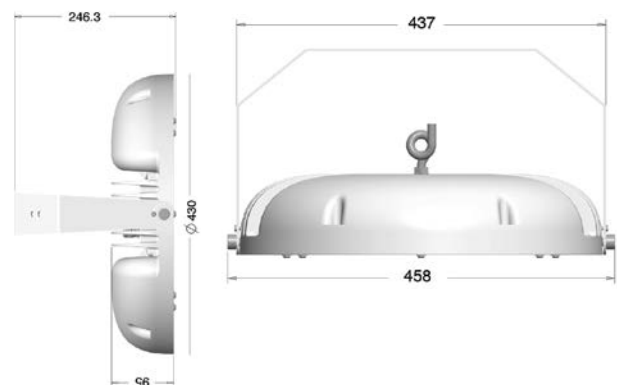

Mechanical

Operating Temperature	-40°C – +40°C
Dimensions	415 x 430 x 287 mm
Product Weight	12 kg
Mounting Options	Suspended, U bracket

High Bay Round

Optical and Electrical

Power	135W
Lumen output	15500lm
Colour temperature	4000K
CRI	≥80
Efficacy	115lm/W
Beam Angle	55° / 84° / 104°
Dimming	Optional
Life Time	60000 Hours
IP Rating	IP65
Emergency Kit	-

Mechanical

Operating Temperature	-40°C – +40°C
Dimensions	437 x 437 x 246,3 mm
Mounting Options	Suspended, U bracket

DIMENSIONS (mm)

LIGHT CURVE

High Bay Round

DIMENSIONS (mm)

LIGHT CURVE

Optical and Electrical