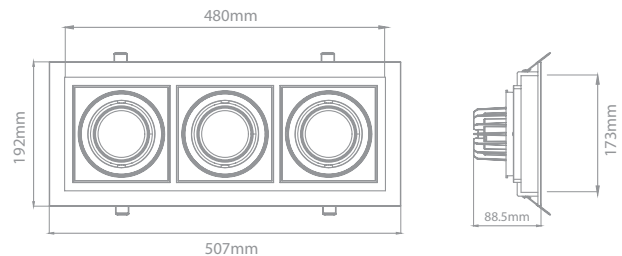

DIMENSIONS (mm)