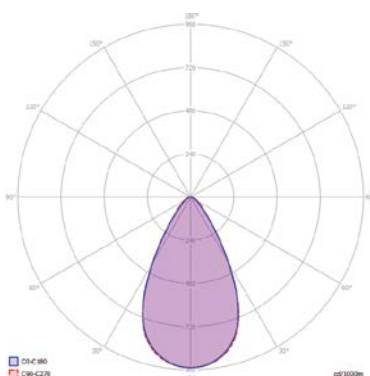

Mechanical

Operating Temperature	-20°C – +40°C
Dimensions	401x401x121 mm
Product Weight	13 kg
Mounting Options	Recessed, Surface Mounted

DIMENSIONS (mm)

LIGHT CURVE

DIMENSIONS (mm)

LIGHT CURVE

Optical and Electrical