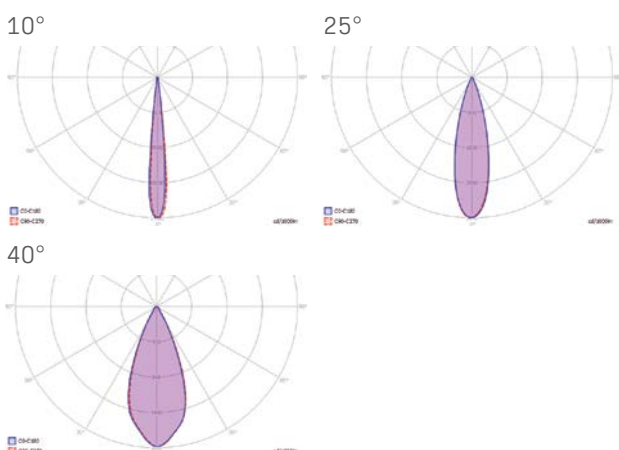

Mechanical

Operating Temperature	-20°C / +40°C
Dimensions	116.1x123.3x426 mm
Product Weight	1,46 kg
Mounting Options	-

DIMENSIONS (mm)

LIGHT CURVE

Garden Spot

DIMENSIONS (mm)

LIGHT CURVE

Optical and Electrical