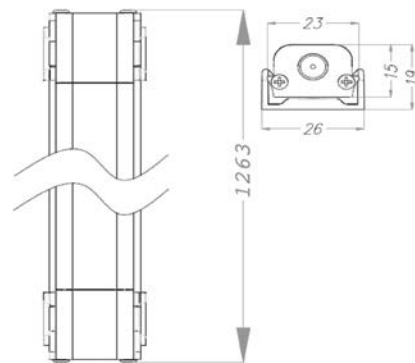

Mechanical

Operating Temperature	0°C /+40°C
Dimensions	230 x 230 x 126 mm
Product Weight	2,5 kg
Mounting Options	Surface Mounted

DIMENSIONS (mm)

LIGHT CURVE

Panel Light

Back lit - Plastic 2M 60x60

DIMENSIONS (mm)

Mechanical

Operating Temperature	0°C /+40°C
Dimensions	432 x 26 x 19 mm
Product Weight	0,13 kg
Mounting Options	-

LED Bar

595 mm

Optical and Electrical

Power	8,5 W
Lumen output	650lm
Colour temperature	4000 K
CRI	≥80
Efficacy	75lm/W
Beam Angle	120°
Dimming	-
Life Time	35000 Hours
IP Rating	IP20
Emergency Kit	-

Mechanical

Operating Temperature	0°C /+40°C
Dimensions	597 x 26 x 19 mm
Product Weight	0,17 kg
Mounting Options	-

DIMENSIONS (mm)

LIGHT CURVE

LED Bar 930 mm

DIMENSIONS (mm)

LIGHT CURVE

Optical and Electrical

Operating Temperature	0°C /+40°C
Dimensions	1263 x 26 x 19 mm
Product Weight	0,31 kg
Mounting Options	-

DIMENSIONS (mm)

LIGHT CURVE

LED Bar V2

900 mm

DIMENSIONS (mm)

LIGHT CURVE

Optical and Electrical