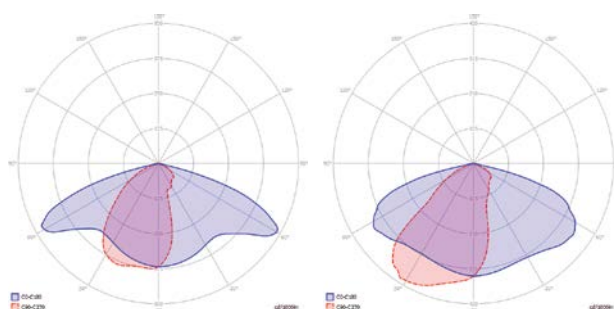

Street Light

Ephesus- M6S-24

Optical and Electrical

Power	24 W
Lumen output	2800lm
Colour temperature	4000 K
CRI	≥70
Efficacy	115lm/W
Beam Angle	Asymmetric
Dimming	Optional
Life Time	50000 Hours
IP Rating	IP66
Emergency Kit	-

Mechanical

Operating Temperature	-40°C / +50°C
Dimensions	637 x 374,3 x 85,4 mm
Product Weight	9,5 kg
Mounting Options	Post-top , Side

DIMENSIONS (mm)

LIGHT CURVE