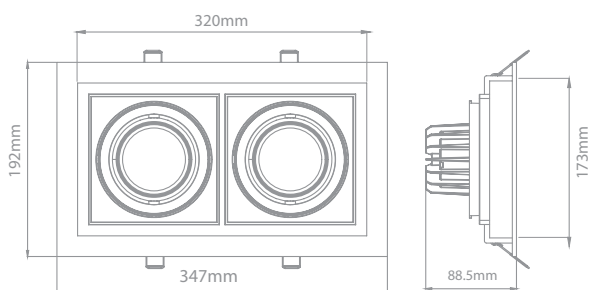

Mechanical

Operating Temperature	0°C /+40°C
Dimensions	597,25 x 597,25 x 66,9 mm
Product Weight	5,1 kg
Mounting Options	Recessed, Surface Mounted

Panel Light

Back lit - 30x120

Optical and Electrical

Power	27W		
Lumen output	3200lm		
Colour temperature	3000K	4000K	6500K
CRI	≥80		
Efficacy	118lm/W		
Beam Angle	110°		
Dimming	Optional		
Life Time	50000 Hours		
IP Rating	IP20		
Emergency Kit	Optional		

Mechanical

Operating Temperature	0°C /+40°C
Dimensions	1192,6 x 59,5 x 67,2 mm
Product Weight	9,5 kg
Mounting Options	Recessed

Panel Light

Back lit - 30x30

Optical and Electrical

Power	10W		
Lumen output	1000lm		
Colour temperature	3000K	4000K	6500K
CRI	≥80		
Efficacy	100lm/W		
Beam Angle	110°		
Dimming	Optional		
Life Time	50000 Hours		
IP Rating	IP20		
Emergency Kit	Optional		

Mechanical

Operating Temperature	0°C / +40°C
Dimensions	265,57 x 100 x 185,41 mm
Product Weight	1,07 kg
Mounting Options	-

Grid Light

1M

Optical and Electrical

Power	14W		
Lumen output	1400lm	1500lm	
Colour temperature	3000K	4000K	6500K
CRI	≥80		
Efficacy	100lm/W	107lm/W	
Beam Angle	35°		
Dimming	Optional		
Life Time	35000 Hours		
IP Rating	IP20		
Emergency Kit	-		

Mechanical

Operating Temperature	0°C / +40°C
Dimensions	192 x 192 x 88,5 mm
Product Weight	1,20 kg
Mounting Options	Recessed

DIMENSIONS (mm)

LIGHT CURVE

Grid Light 2M

DIMENSIONS (mm)

LIGHT CURVE

Optical and Electrical