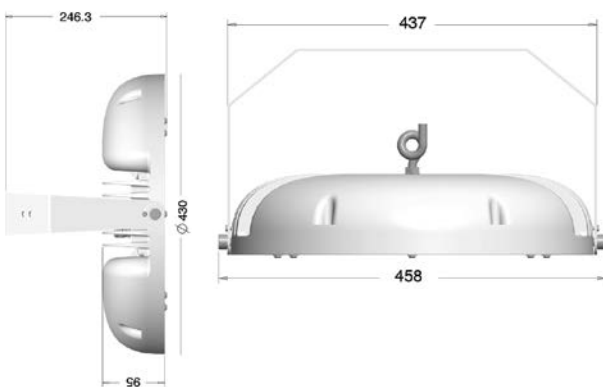

Mechanical

Operating Temperature	-40°C – +40°C
Dimensions	415 x 430 x 287 mm
Product Weight	12 kg
Mounting Options	Suspended, U bracket

High Bay Round

Optical and Electrical

Power	135W
Lumen output	15500lm
Colour temperature	4000K
CRI	≥80
Efficacy	115lm/W
Beam Angle	55° / 84° / 104°
Dimming	Optional
Life Time	60000 Hours
IP Rating	IP65
Emergency Kit	-

Mechanical

Operating Temperature	-40°C – +40°C
Dimensions	437 x 437 x 246,3 mm
Mounting Options	Suspended, U bracket

DIMENSIONS (mm)

LIGHT CURVE

High Bay Round

DIMENSIONS (mm)

LIGHT CURVE

Optical and Electrical

Mechanical

Operating Temperature	-40°C – +40°C
Dimensions	437 x 437 x 246,3 mm
Mounting Options	Suspended, U bracket

DIMENSIONS (mm)

LIGHT CURVE

DIMENSIONS (mm)

LIGHT CURVE

Optical and Electrical

Power	108W	
Lumen output	13500lm	
Colour temperature	4000K	5700K
CRI	≥70	
Efficacy	125lm/W	
Beam Angle	30° / 50° / 65° / 100° / asym	
Dimming	Optional	
Life Time	50000 Hours	
IP Rating	IP65	
Emergency Kit	-	