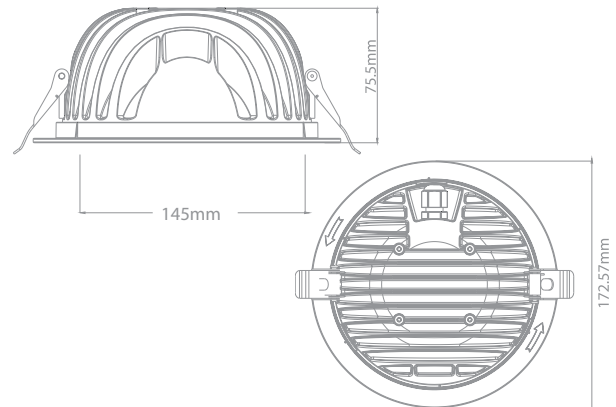

Mechanical

Operating Temperature	0°C - +40°C
Dimensions	116 x 116 x 57,38 mm
Product Weight	0,5 kg
Mounting Options	Recessed

Downlight

Aluminium Diffused Downlight - 6"

Optical and Electrical

Power	13W		
Lumen output	1150lm	1250lm	
Colour temperature	3000K	4000K	6500K
CRI	≥80		
Efficacy	88lm/W	98lm/W	
Beam Angle	110°		
Dimming	Optional		
Life Time	35000 Hours		
IP Rating	IP20		
Emergency Kit	Optional		

Mechanical

Operating Temperature	0°C - +40°C
Dimensions	172,57 x 172,57 x 75,5 mm
Product Weight	0,71 kg
Mounting Options	Recessed

DIMENSIONS (mm)

LIGHT CURVE

Downlight

Aluminium Diffused Downlight - 8"

DIMENSIONS (mm)

Mechanical

Operating Temperature	0C° / +40°C		
Dimensions	222,57 x 222,57 x 75,5 mm		
Product Weight	1,1 kg		
Mounting Options	Recessed		

Downlight

Plastic Diffused Downlight - 4"

Optical and Electrical

Power	10W		
Lumen output	700lm	750lm	
Colour temperature	3000K	4000K	6500K
CRI	≥80		
Efficacy	70lm/W	75lm/W	
Beam Angle	110°		
Dimming	Optional		
Life Time	25000 Hours		
IP Rating	IP20		
Emergency Kit	Optional		

Mechanical

Operating Temperature	-
Dimensions	222,5 x 222,5 x 78,25 mm
Product Weight	0,396 kg
Mounting Options	Recessed

DIMENSIONS (mm)

LIGHT CURVE

Downlight

Wall light - 6"

DIMENSIONS (mm)

LIGHT CURVE