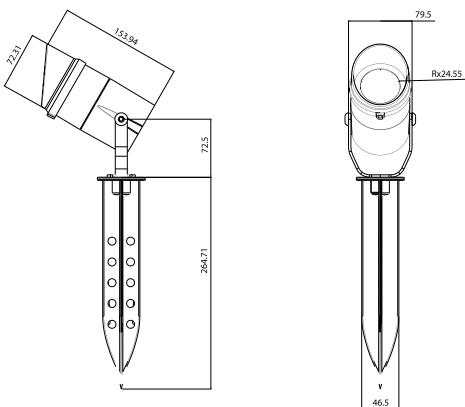

Mechanical

Operating Temperature	-20°C / +40°C
Dimensions	416 x 141,25 x 149,5 mm
Product Weight	3 kg
Mounting Options	-

DIMENSIONS (mm)

LIGHT CURVE

Garden Pole Light

DIMENSIONS (mm)

LIGHT CURVE

Optical and Electrical

Mechanical

Operating Temperature	-20°C / +40°C
Dimensions	600 x 600 x 222,5 mm
Product Weight	8,2 kg
Mounting Options	Pole

DIMENSIONS (mm)

LIGHT CURVE

Garden Pole Light

DIMENSIONS (mm)

LIGHT CURVE

Optical and Electrical

Mechanical

Operating Temperature	-20°C / +40°C
Dimensions	81 x 85,3 x 180 mm
Product Weight	0,9 kg
Mounting Options	-

DIMENSIONS (mm)

LIGHT CURVE

Garden Spot

DIMENSIONS (mm)

LIGHT CURVE

Optical and Electrical

Mechanical

Operating Temperature	-20°C / +40°C
Dimensions	116.1x123.3x426 mm
Product Weight	1,46 kg
Mounting Options	-

DIMENSIONS (mm)

LIGHT CURVE

Garden Spot

DIMENSIONS (mm)

LIGHT CURVE

Optical and Electrical