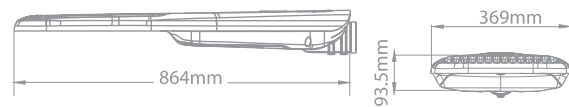

DIMENSIONS (mm)