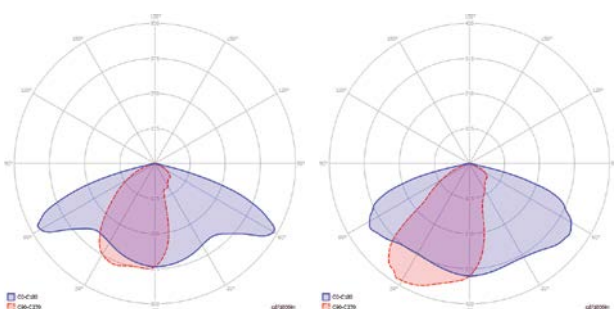

LIGHT CURVE

Optical and Electrical

Power	165W
Lumen output	19000lm
Colour temperature	4000K
CRI	≥70
Efficacy	115 lm/W
Beam Angle	Asymmetric
Dimming	Optional
Life Time	100,000 Hours
IP Rating	IP66/IK08
Emergency Kit	-