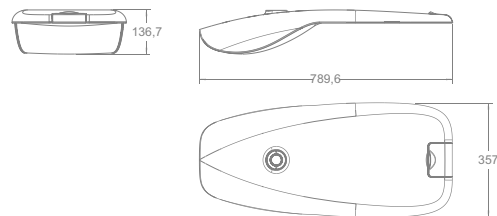

Mechanical

Operating Temperature	-40°C /+50°C
Dimensions	789,6 x 357 x 136,7 mm
Product Weight	10,3 kg
Mounting Options	Post-top , Side

DIMENSIONS (mm)

LIGHT CURVE

Street Light

Sardes S3 - 121

DIMENSIONS (mm)