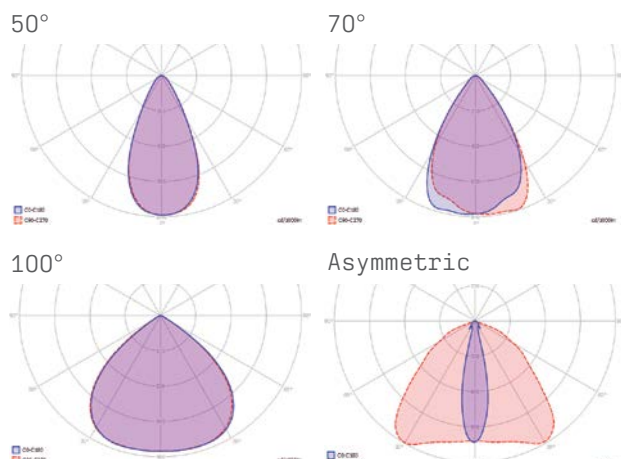

Mechanical

Operating Temperature	-40°C – +40°C	
Dimensions	415 x 350 x 287 mm	
Product Weight	12 kg	
Mounting Options	Suspended, U bracket	

DIMENSIONS (mm)

LIGHT CURVE

High Bay V2

DIMENSIONS (mm)

LIGHT CURVE