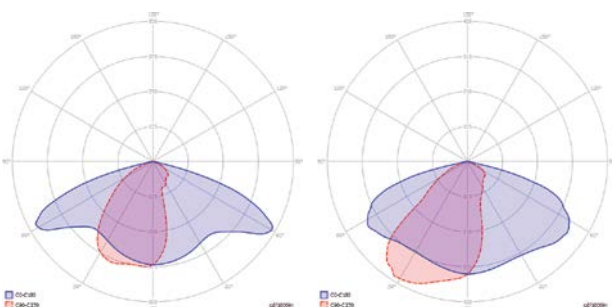

LIGHT CURVE

Optical and Electrical

Power	165 W
Lumen output	19000lm
Colour temperature	4000 K
CRI	≥70
Efficacy	115lm/W
Beam Angle	Asymmetric
Dimming	Optional
Life Time	50000 Hours
IP Rating	IP66
Emergency Kit	-

Mechanical

Operating Temperature	-40°C / +50°C
Dimensions	864 x 369 x 93,5 mm
Product Weight	11 kg
Mounting Options	Post-top , Side