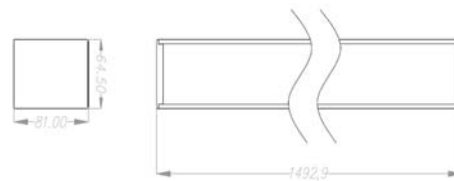

DIMENSIONS (mm)

LIGHT CURVE

Optical and Electrical

Power	28W		
Lumen output	2500lm	2700lm	3100lm
Colour temperature	3000K	4000K	6500K
CRI	≥80		
Efficacy	90lm/W	100lm/W	110lm/W
Beam Angle	110°		
Dimming	Optional		
Life Time	50000 Hours		
IP Rating	IP20		
Emergency Kit	Optional		

Mechanical

Operating Temperature	0°C / +40°C
Dimensions	1195,4 x 81 x 64,5 mm
Product Weight	3 kg
Mounting Options	Suspended, Recessed, Surface Mounted

Linear Light

Diffused Linear Light - 150cm

Optical and Electrical

Power	31W
Lumen output	3200lm
Colour temperature	3000K 4000K 6500K
CRI	≥80
Efficacy	103lm/W
Beam Angle	110°
Dimming	Optional
Life Time	50000 Hours
IP Rating	IP20
Emergency Kit	Optional

Mechanical

Operating Temperature	0°C / +40°C
Dimensions	1492,9 x 81 x 64,5 mm
Product Weight	3,5 kg
Mounting Options	Suspended, Recessed, Surface Mounted

DIMENSIONS (mm)

LIGHT CURVE

LED Bar 430 mm

DIMENSIONS (mm)

LIGHT CURVE

Optical and Electrical

Power	6 W
Lumen output	400lm
Colour temperature	4000K
CRI	≥80
Efficacy	66lm/W
Beam Angle	120°
Dimming	-
Life Time	35000 Hours
IP Rating	IP20
Emergency Kit	-