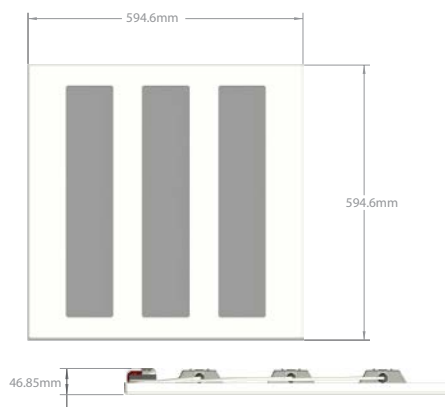

DIMENSIONS (mm)