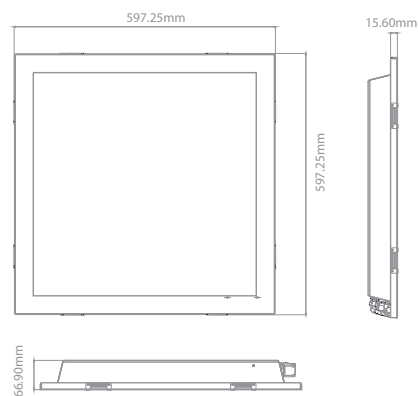

Mechanical

Operating Temperature	0°C / +40°C
Dimensions	594,6 x 594,6 x 46,85 mm
Product Weight	2,15 kg
Mounting Options	Recessed

DIMENSIONS (mm)

LIGHT CURVE

Panel Light

Back lit - 60x60

DIMENSIONS (mm)

LIGHT CURVE

Mechanical

Operating Temperature	0°C /+40°C
Dimensions	597,25 x 597,25 x 66,9 mm
Product Weight	5,1 kg
Mounting Options	Recessed, Surface Mounted

Panel Light

Back lit - 60x60

Optical and Electrical

Power	27W		
Lumen output	3400 lm		
Colour temperature	3000K	4000K	6500K
CRI	≥80		
Efficacy	125lm/W		
Beam Angle	110°		
Dimming	Optional		
Life Time	50000 Hours		
IP Rating	IP20		
Emergency Kit	Optional		

Mechanical

Operating Temperature	0°C /+40°C		
Dimensions	597,25 x 597,25 x 66,9 mm		
Product Weight	5,1 kg		
Mounting Options	Recessed, Surface Mounted		

DIMENSIONS (mm)

LIGHT CURVE

Panel Light

Back lit Prismatic - 60x60

Mechanical

Operating Temperature	0°C /+40°C
Dimensions	597,25 x 597,25 x 66,9 mm
Product Weight	5,1 kg
Mounting Options	Recessed, Surface Mounted

Panel Light

Back lit - 30x120

Optical and Electrical

Power	27W		
Lumen output	3200lm		
Colour temperature	3000K	4000K	6500K
CRI	≥80		
Efficacy	118lm/W		
Beam Angle	110°		
Dimming	Optional		
Life Time	50000 Hours		
IP Rating	IP20		
Emergency Kit	Optional		