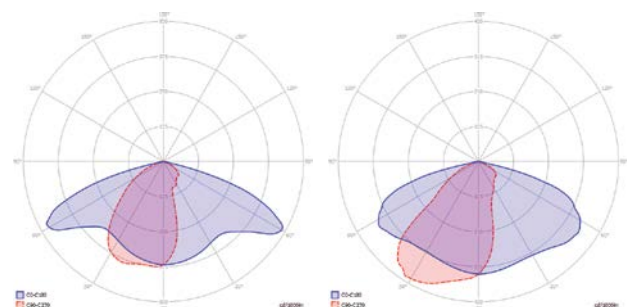

LIGHT CURVE