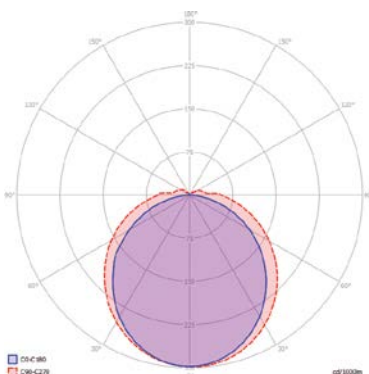

Operating Temperature	0°C /+40°C
Dimensions	1203 x 32 x 26 mm
Product Weight	0,6 kg
Mounting Options	-

DIMENSIONS (mm)

LIGHT CURVE

LED Bar V2

1700 mm

DIMENSIONS (mm)

LIGHT CURVE

Optical and Electrical