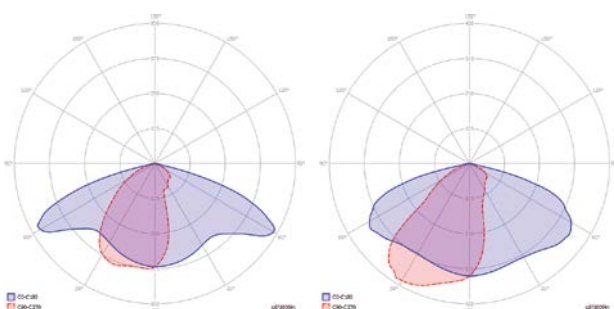

LIGHT CURVE

Optical and Electrical

Power	121W
Lumen output	14000lm
Colour temperature	4000K
CRI	≥70
Efficacy	115 lm/W
Beam Angle	Asymmetric
Dimming	Optional
Life Time	100,000 Hours
IP Rating	IP66/IK08
Emergency Kit	-