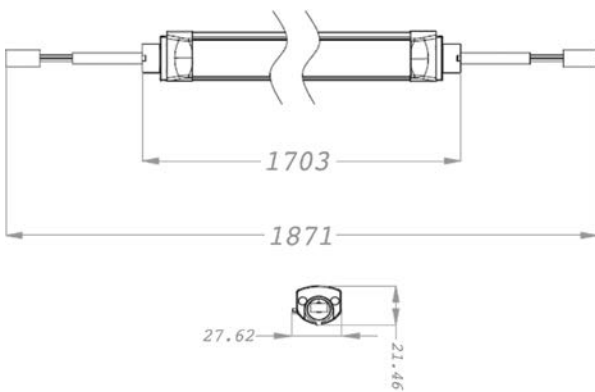

Mechanical

Operating Temperature	0°C /+40°C
Dimensions	230 x 230 x 126 mm
Product Weight	2,5 kg
Mounting Options	Surface Mounted

DIMENSIONS (mm)

LIGHT CURVE

Panel Light

Back lit - Plastic 2M 60x60

DIMENSIONS (mm)

Operating Temperature	0°C /+40°C
Dimensions	1203 x 32 x 26 mm
Product Weight	0,6 kg
Mounting Options	-

DIMENSIONS (mm)

LIGHT CURVE

LED Bar V2

1700 mm

DIMENSIONS (mm)

LIGHT CURVE

Optical and Electrical

Power	30W
Lumen output	1600lm
Colour temperature	4000K
CRI	≥80
Efficacy	54lm/W
Beam Angle	120°
Dimming	-
Life Time	35000 Hours
IP Rating	IP20
Emergency Kit	-

Mechanical

Operating Temperature	0°C /+40°C
Dimensions	1703 x 27,62 x 21,46 mm
Product Weight	0,82 kg
Mounting Options	-