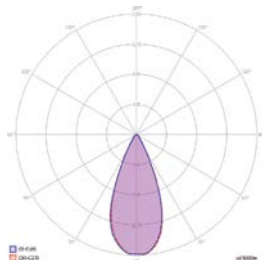

Wall-washer

RGB - 120 cm

DIMENSIONS (mm)

LIGHT CURVE

20°

40°

Optical and Electrical

Power	65W
Lumen output	3700lm
Colour temperature	RGB
CRI	-
Efficacy	62lm/W
Beam Angle	20° / 40°
Dimming	DMX
Life Time	50000 Hours
IP Rating	IP66
Emergency Kit	-

Mechanical

Operating Temperature	-30°C – +40°C
Dimensions	120,6x85,4x1199 mm
Product Weight	6,32 kg
Mounting Options	-