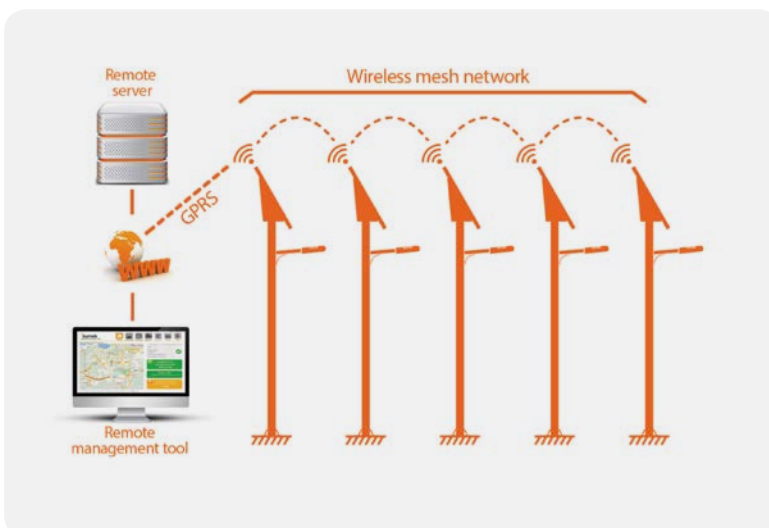

Mechanical

Operating Temperature	-20°C /+40°C
Dimensions	160 x 160 x 1002 mm
Product Weight	6,5 kg
Mounting Options	-

DIMENSIONS (mm)

LIGHT CURVE

Street Lights Smart Lighting

1. AUTODIMMER

AutoDimmer is an external, stand alone dimming control device developed by Vestel that enables a simple, automatic dimming. AutoDimmer reduces the power consumption of outdoor LED luminaires in a variety of preset or custom scenarios. This stand-alone solution allows owners to operate a greener business, and ultimately save energy and costs while creating an inviting nighttime environment.

The self-updating Vestel's embedded firmware determines the night real time without an internal real time clock. This means no battery inside, therefore no field maintenance. Just turning the lighting fixture ON/OFF, the custom light profile shape will be self synchronized to the real time zone, without any clock setting in the installation area. Our pre-programmed dimming profiles automatically take into account seasonal changes based on geographical locations by continuously monitoring the working day's midpoint. All profiles can be adjusted in the field for additional adaptability.

2. WIRELESS (WI-FI) SYSTEMS

With the help of wireless mesh network topology, you can control and maintain streetlights in far distances. By using sub 1Ghz low frequency band, you can achieve longer distances