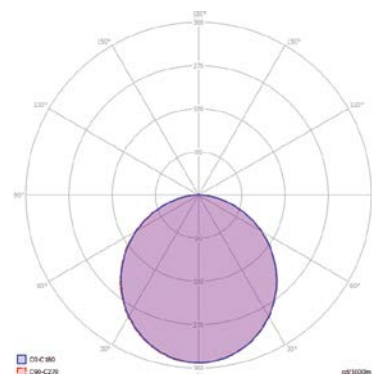

LIGHT CURVE