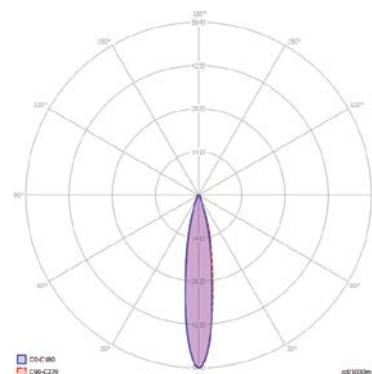

Mechanical

Operating Temperature	-20°C / +40°C
Dimensions	416 x 141,25 x 149,5 mm
Product Weight	3 kg
Mounting Options	-

DIMENSIONS (mm)

LIGHT CURVE

Garden Pole Light

DIMENSIONS (mm)

LIGHT CURVE

Optical and Electrical