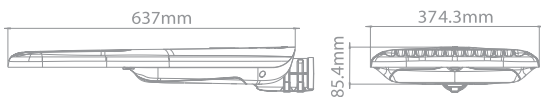

Mechanical

Operating Temperature	-40°C / +50°C
Dimensions	637 x 374,3 x 85,4 mm
Product Weight	9,5 kg
Mounting Options	Post-top , Side

DIMENSIONS (mm)

LIGHT CURVE

Street Light

Ephesus- M6H-13

DIMENSIONS (mm)