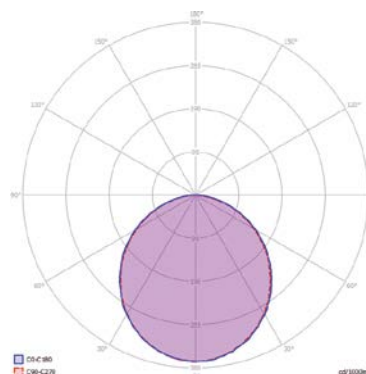

LIGHT CURVE