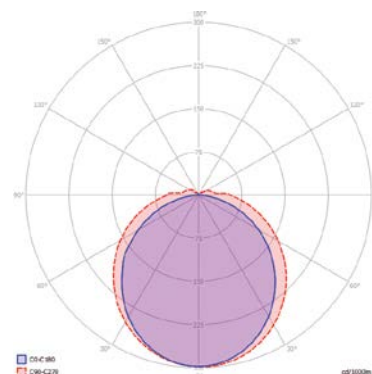

LIGHT CURVE