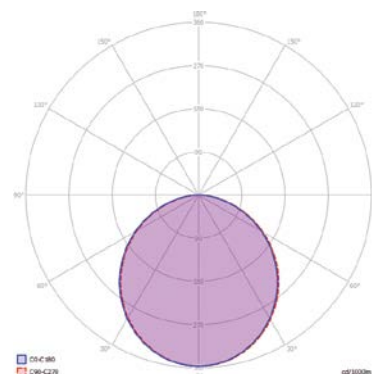

LIGHT CURVE