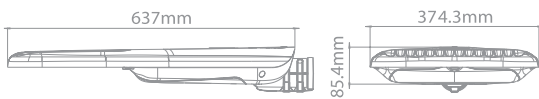

Mechanical

Operating Temperature	-40°C / +50°C
Dimensions	637 x 374,3 x 85,4 mm
Product Weight	9,5 kg
Mounting Options	Post-top , Side

DIMENSIONS (mm)

LIGHT CURVE

Street Light

Ephesus- M4H-48

DIMENSIONS (mm)