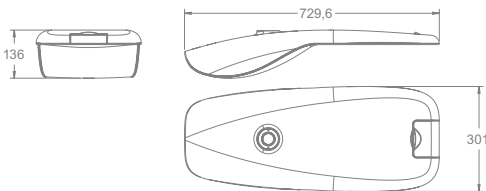

Mechanical

Operating Temperature	-40°C /+50°C
Dimensions	729,6 x 301 x 136 mm
Product Weight	8,5 kg
Mounting Options	Post-top , Side

DIMENSIONS (mm)

LIGHT CURVE

Street Light

Sardes S3 - 78

DIMENSIONS (mm)

LIGHT CURVE