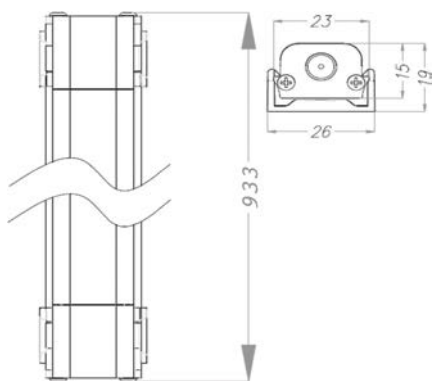

Mechanical

Operating Temperature	-
Dimensions	222,5 x 222,5 x 78,25 mm
Product Weight	0,396 kg
Mounting Options	Recessed

DIMENSIONS (mm)

LIGHT CURVE

Downlight

Wall light - 6"

DIMENSIONS (mm)

LIGHT CURVE

DIMENSIONS (mm)

LIGHT CURVE

LED Bar 430 mm

DIMENSIONS (mm)

LIGHT CURVE

Optical and Electrical

Power	6 W
Lumen output	400lm
Colour temperature	4000K
CRI	≥80
Efficacy	66lm/W
Beam Angle	120°
Dimming	-
Life Time	35000 Hours
IP Rating	IP20
Emergency Kit	-

Mechanical

Operating Temperature	0°C /+40°C
Dimensions	432 x 26 x 19 mm
Product Weight	0,13 kg
Mounting Options	-

LED Bar

595 mm

Optical and Electrical

Power	8,5 W
Lumen output	650lm
Colour temperature	4000 K
CRI	≥80
Efficacy	75lm/W
Beam Angle	120°
Dimming	-
Life Time	35000 Hours
IP Rating	IP20
Emergency Kit	-

Mechanical

Operating Temperature	0°C /+40°C
Dimensions	597 x 26 x 19 mm
Product Weight	0,17 kg
Mounting Options	-

DIMENSIONS (mm)

LIGHT CURVE

LED Bar 930 mm

DIMENSIONS (mm)

LIGHT CURVE

Optical and Electrical