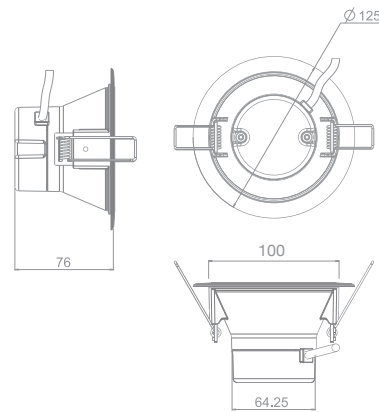

Mechanical

Operating Temperature	0°C - +40°C
Dimensions	172,57 x 172,57 x 75,5 mm
Product Weight	0,71 kg
Mounting Options	Recessed

DIMENSIONS (mm)

LIGHT CURVE

Downlight

Aluminium Diffused Downlight - 8"

DIMENSIONS (mm)

Mechanical

Operating Temperature	0C° / +40°C		
Dimensions	222,57 x 222,57 x 75,5 mm		
Product Weight	1,1 kg		
Mounting Options	Recessed		

Downlight

Plastic Diffused Downlight - 4"

Optical and Electrical

Power	10W		
Lumen output	700lm	750lm	
Colour temperature	3000K	4000K	6500K
CRI	≥80		
Efficacy	70lm/W	75lm/W	
Beam Angle	110°		
Dimming	Optional		
Life Time	25000 Hours		
IP Rating	IP20		
Emergency Kit	Optional		

Mechanical

Operating Temperature	-
Dimensions	125 x 125 x 76 mm
Product Weight	0,187 kg
Mounting Options	Recessed

DIMENSIONS (mm)

LIGHT CURVE

Downlight

Plastic Diffused Downlight - 6"

DIMENSIONS (mm)

LIGHT CURVE

Mechanical

Operating Temperature	-
Dimensions	222,5 x 222,5 x 78,25 mm
Product Weight	0,396 kg
Mounting Options	Recessed

DIMENSIONS (mm)

LIGHT CURVE

Downlight

Wall light - 6"

DIMENSIONS (mm)

LIGHT CURVE