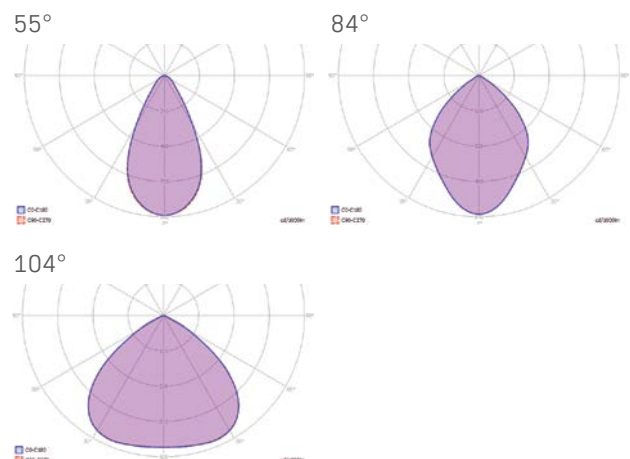

Mechanical

Operating Temperature	-40°C – +40°C
Dimensions	437 x 437 x 246,3 mm
Mounting Options	Suspended, U bracket

DIMENSIONS (mm)

LIGHT CURVE

DIMENSIONS (mm)

LIGHT CURVE

Optical and Electrical

Power	108W	
Lumen output	13500lm	
Colour temperature	4000K	5700K
CRI	≥70	
Efficacy	125lm/W	
Beam Angle	30° / 50° / 65° / 100° / asym	
Dimming	Optional	
Life Time	50000 Hours	
IP Rating	IP65	
Emergency Kit	-	