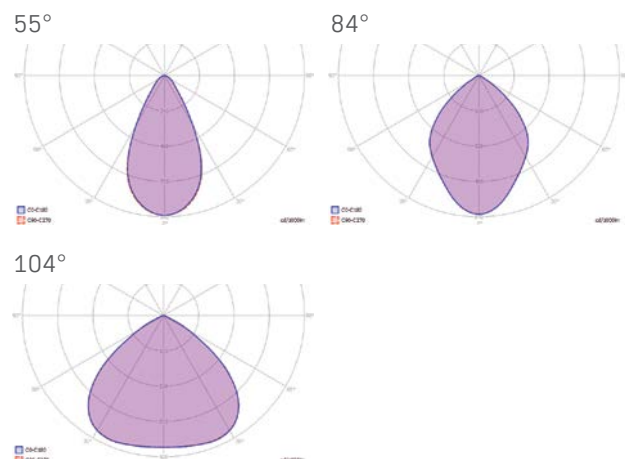

LIGHT CURVE