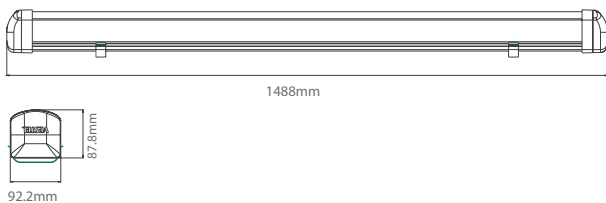

Operating Temperature	-40°C / +40°C
Dimensions	928 x 92,2 x 87,8 mm
Product Weight	3 kg
Mounting Options	-

Weather-Proof Batten

120 cm

Optical and Electrical

Power	29W
Lumen output	3250lm
Colour temperature	4000K
CRI	≥80
Efficacy	112lm/W
Beam Angle	100°
Dimming	Optional
Life Time	50000 Hours
IP Rating	IP65
Emergency Kit	Optional

Mechanical

Operating Temperature	-40°C / +40°C
Dimensions	1208 x 92,2 x 87,8 mm
Product Weight	3,8 kg
Mounting Options	-

DIMENSIONS (mm)

LIGHT CURVE

Weather-Proof Batten

150 cm

DIMENSIONS (mm)

LIGHT CURVE