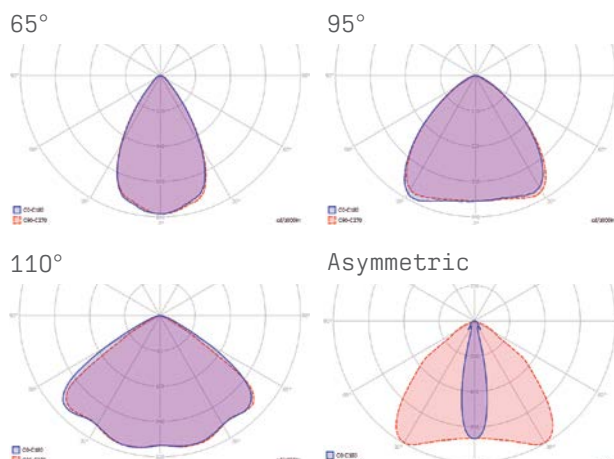

LIGHT CURVE