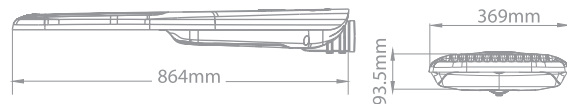

Mechanical

Operating Temperature	-40°C /+50°C
Dimensions	864 x 369 x 93,5 mm
Product Weight	11 kg
Mounting Options	Post-top , Side

DIMENSIONS (mm)

LIGHT CURVE

Street Light

Ephesus- M2S-128

DIMENSIONS (mm)

LIGHT CURVE