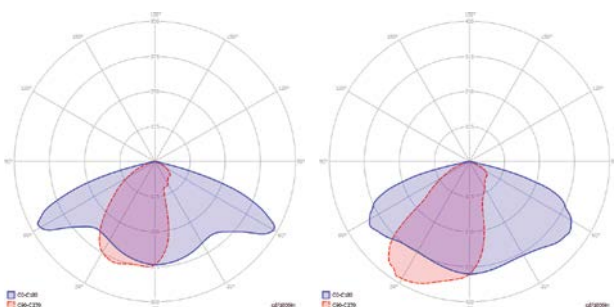

LIGHT CURVE

Optical and Electrical

Power	24W
Lumen output	2800lm
Colour temperature	4000K
CRI	≥70
Efficacy	116 lm/W
Beam Angle	Asymmetric
Dimming	Optional
Life Time	100,000 Hours
IP Rating	IP66/IK08
Emergency Kit	-