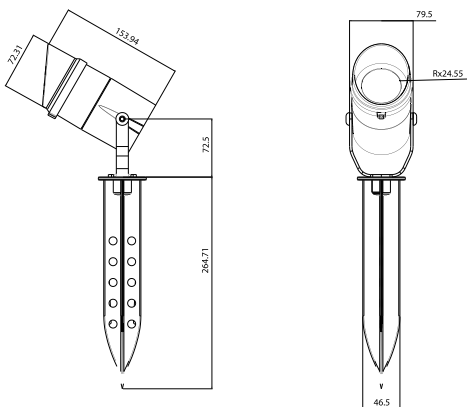

Mechanical

Operating Temperature	-20°C / +40°C
Dimensions	600 x 600 x 222,5 mm
Product Weight	8,2 kg
Mounting Options	Pole

DIMENSIONS (mm)

LIGHT CURVE

Garden Pole Light

DIMENSIONS (mm)

LIGHT CURVE

Optical and Electrical

Mechanical

Operating Temperature	-20°C / +40°C
Dimensions	81 x 85,3 x 180 mm
Product Weight	0,9 kg
Mounting Options	-

DIMENSIONS (mm)

LIGHT CURVE

Garden Spot

DIMENSIONS (mm)

LIGHT CURVE

Optical and Electrical

Operating Temperature	-20°C / +40°C
Dimensions	81 x 85,3 x 180 mm
Product Weight	0,9 kg
Mounting Options	-

Garden Spot

Optical and Electrical

Power	15W		
Lumen output	1300lm		
Colour temperature	3000K	4000K	6500K
CRI	≥70		
Efficacy	85lm/W		
Beam Angle	10° / 25° / 40°		
Dimming	-		
Life Time	50000 Hours		
IP Rating	IP66		
Emergency Kit	-		

Mechanical

Operating Temperature	-20°C / +40°C
Dimensions	116.1x123.3x426 mm
Product Weight	1,46 kg
Mounting Options	-

DIMENSIONS (mm)

LIGHT CURVE

Garden Spot

DIMENSIONS (mm)

LIGHT CURVE

Optical and Electrical