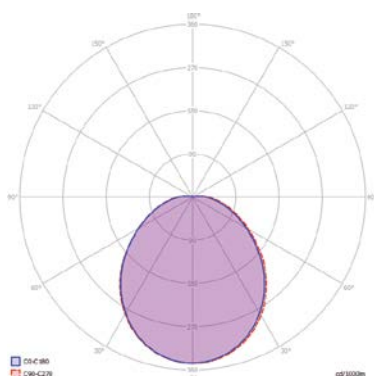

Mechanical

Operating Temperature	-20°C / +40°C
Dimensions	416 x 141,25 x 149,5 mm
Product Weight	3 kg
Mounting Options	-

DIMENSIONS (mm)

LIGHT CURVE

Garden Pole Light

DIMENSIONS (mm)

LIGHT CURVE

Optical and Electrical