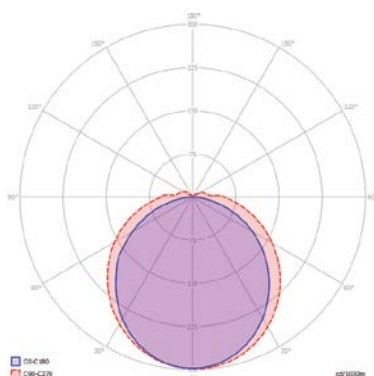

DIMENSIONS (mm)

LIGHT CURVE

LED Bar 430 mm

DIMENSIONS (mm)

LIGHT CURVE

Optical and Electrical

Power	6 W
Lumen output	400lm
Colour temperature	4000K
CRI	≥80
Efficacy	66lm/W
Beam Angle	120°
Dimming	-
Life Time	35000 Hours
IP Rating	IP20
Emergency Kit	-

Mechanical

Operating Temperature	0°C /+40°C
Dimensions	597 x 26 x 19 mm
Product Weight	0,17 kg
Mounting Options	-

DIMENSIONS (mm)

LIGHT CURVE

LED Bar 930 mm

DIMENSIONS (mm)

LIGHT CURVE

Optical and Electrical