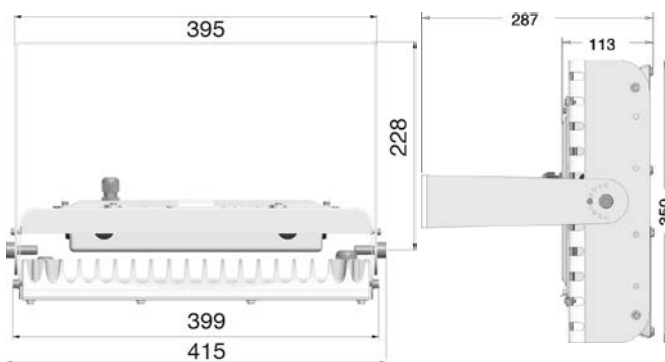

Operating Temperature	-40°C / +40°C
Dimensions	1488 x 92,2 x 87,8 mm
Product Weight	4,5 kg
Mounting Options	-

Mid Bay

Optical and Electrical

Power	65W	
Lumen output	8000lm	7400lm
Colour temperature	4000K	
CRI	≥70	≥80
Efficacy	123lm/W	115lm/W
Beam Angle	65° / 78° / 95° / 110° / asym	
Dimming	Optional	
Life Time	60000 Hours	
IP Rating	IP65	
Emergency Kit	-	

Mechanical

Operating Temperature	-40°C – +40°C
Dimensions	670x111x71 mm
Product Weight	4,25 kg
Mounting Options	-

DIMENSIONS (mm)

LIGHT CURVE

High Bay V2

DIMENSIONS (mm)

LIGHT CURVE

Optical and Electrical