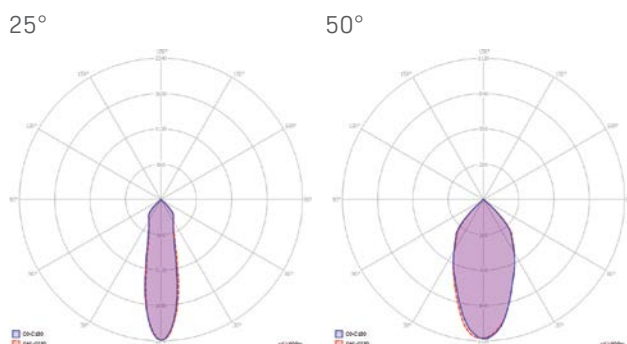

Mechanical

Operating Temperature	0°C / +40°C
Dimensions	265,57 x 100 x 185,41 mm
Product Weight	1,07 kg
Mounting Options	-

DIMENSIONS (mm)

LIGHT CURVE

Tracklight V4

DIMENSIONS (mm)

LIGHT CURVE

Optical and Electrical