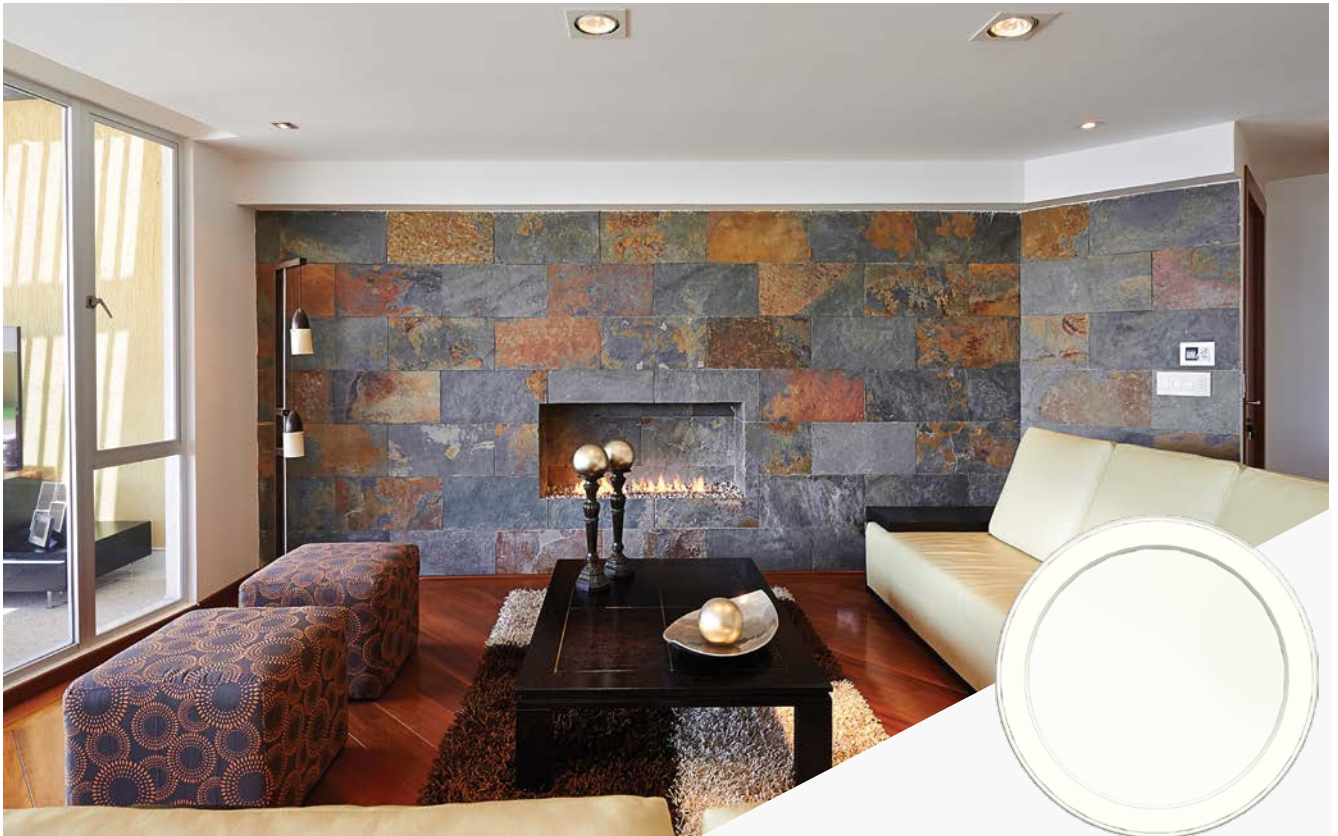

Mechanical

Operating Temperature	-
Dimensions	222,5 x 222,5 x 78,25 mm
Product Weight	0,396 kg
Mounting Options	Recessed

DIMENSIONS (mm)

LIGHT CURVE

Downlight

Wall light - 6"

DIMENSIONS (mm)

LIGHT CURVE