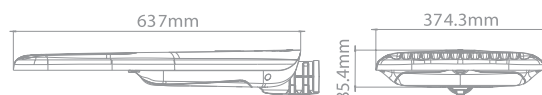

DIMENSIONS (mm)