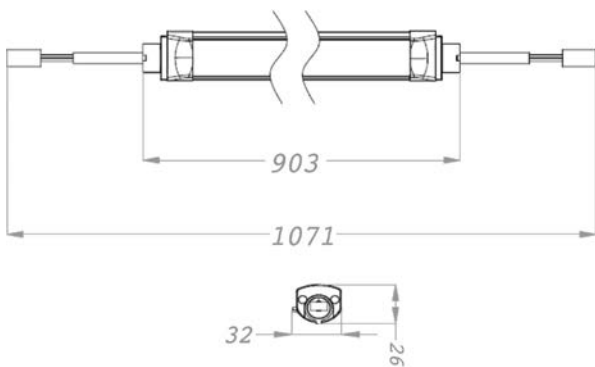

Mechanical

Operating Temperature	-
Dimensions	222,5 x 222,5 x 78,25 mm
Product Weight	0,396 kg
Mounting Options	Recessed

DIMENSIONS (mm)

LIGHT CURVE

Downlight

Wall light - 6"

DIMENSIONS (mm)

LIGHT CURVE

Mechanical

Operating Temperature	0°C /+40°C
Dimensions	230 x 230 x 126 mm
Product Weight	2,5 kg
Mounting Options	Surface Mounted

DIMENSIONS (mm)

LIGHT CURVE

Panel Light

Back lit - Plastic 2M 60x60

DIMENSIONS (mm)

Operating Temperature	0°C /+40°C
Dimensions	1263 x 26 x 19 mm
Product Weight	0,31 kg
Mounting Options	-

DIMENSIONS (mm)

LIGHT CURVE

LED Bar V2

900 mm

DIMENSIONS (mm)

LIGHT CURVE

Optical and Electrical

Power	11W
Lumen output	900lm
Colour temperature	4000K
CRI	≥80
Efficacy	82lm/W
Beam Angle	120°
Dimming	-
Life Time	35000 Hours
IP Rating	IP20
Emergency Kit	-

Mechanical

Operating Temperature	0°C /+40°C
Dimensions	903 x 32 x 26 mm
Product Weight	0,6 kg
Mounting Options	-