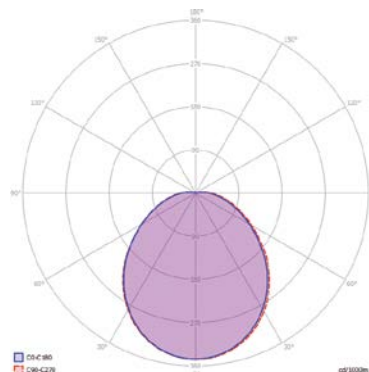

Garden Pole Light

Optical and Electrical

Power	29W		
Lumen output	2600 lm		
Colour temperature	3000K	4000K	6500K
CRI	≥80		
Efficacy	90lm/W		
Beam Angle	100°		
Dimming	-		
Life Time	50000 Hours		
IP Rating	IP66		
Emergency Kit	-		

Mechanical

Operating Temperature	-20°C / +40°C
Dimensions	600 x 600 x 222,5 mm
Product Weight	8,2 kg
Mounting Options	Pole

DIMENSIONS (mm)

LIGHT CURVE

Garden Pole Light

DIMENSIONS (mm)

LIGHT CURVE

Optical and Electrical