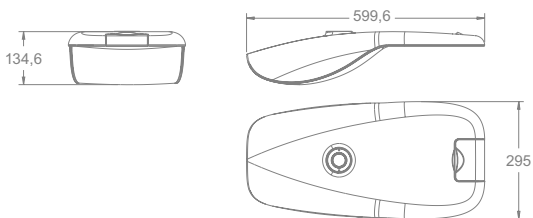

Mechanical

Operating Temperature	-40°C / +50°C
Dimensions	599,6 x 295 x 134,6 mm
Product Weight	6,5 kg
Mounting Options	Post-top , Side

DIMENSIONS (mm)

LIGHT CURVE

Street Light

Sardes S5 - 24

DIMENSIONS (mm)