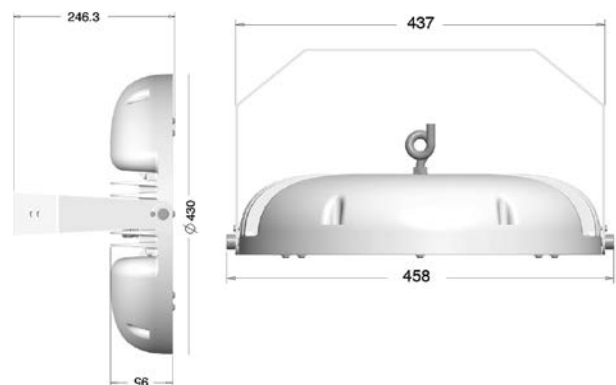

Mechanical

Operating Temperature	-40°C – +40°C
Dimensions	437 x 437 x 246,3 mm
Mounting Options	Suspended, U bracket

DIMENSIONS (mm)

LIGHT CURVE

DIMENSIONS (mm)

LIGHT CURVE

Optical and Electrical

Power	108W	
Lumen output	13500lm	
Colour temperature	4000K	5700K
CRI	≥70	
Efficacy	125lm/W	
Beam Angle	30° / 50° / 65° / 100° / asym	
Dimming	Optional	
Life Time	50000 Hours	
IP Rating	IP65	
Emergency Kit	-	