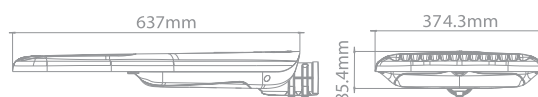

DIMENSIONS (mm)