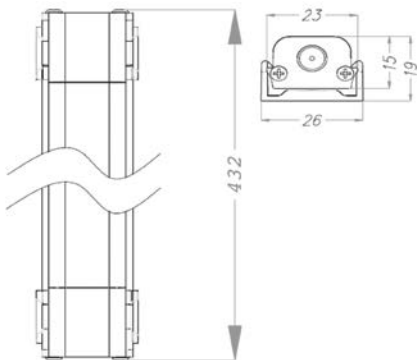

Power	31W
Lumen output	3200lm
Colour temperature	3000K 4000K 6500K
CRI	≥80
Efficacy	103lm/W
Beam Angle	110°
Dimming	Optional
Life Time	50000 Hours
IP Rating	IP20
Emergency Kit	Optional

Mechanical

Operating Temperature	0°C / +40°C
Dimensions	1492,9 x 81 x 64,5 mm
Product Weight	3,5 kg
Mounting Options	Suspended, Recessed, Surface Mounted

DIMENSIONS (mm)

LIGHT CURVE

LED Bar 430 mm

DIMENSIONS (mm)

LIGHT CURVE

Optical and Electrical

Power	6 W
Lumen output	400lm
Colour temperature	4000K
CRI	≥80
Efficacy	66lm/W
Beam Angle	120°
Dimming	-
Life Time	35000 Hours
IP Rating	IP20
Emergency Kit	-

Mechanical

Operating Temperature	0°C /+40°C
Dimensions	432 x 26 x 19 mm
Product Weight	0,13 kg
Mounting Options	-

LED Bar

595 mm

Optical and Electrical

Power	8,5 W
Lumen output	650lm
Colour temperature	4000 K
CRI	≥80
Efficacy	75lm/W
Beam Angle	120°
Dimming	-
Life Time	35000 Hours
IP Rating	IP20
Emergency Kit	-

Mechanical

Operating Temperature	0°C /+40°C
Dimensions	597 x 26 x 19 mm
Product Weight	0,17 kg
Mounting Options	-

DIMENSIONS (mm)

LIGHT CURVE

LED Bar 930 mm

DIMENSIONS (mm)

LIGHT CURVE

Optical and Electrical