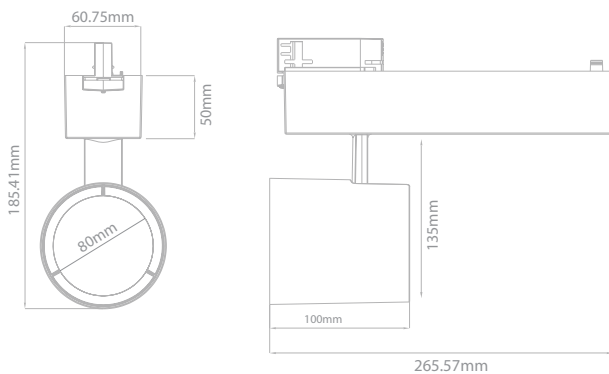

Operating Temperature	0°C /+40°C
Dimensions	1203 x 32 x 26 mm
Product Weight	0,6 kg
Mounting Options	-

DIMENSIONS (mm)

LIGHT CURVE

LED Bar V2

1700 mm

DIMENSIONS (mm)

LIGHT CURVE

Optical and Electrical

Mechanical

Operating Temperature	0°C / +40°C
Dimensions	265,57 x 100 x 185,41 mm
Product Weight	1,07 kg
Mounting Options	-

DIMENSIONS (mm)

LIGHT CURVE

Tracklight V4

DIMENSIONS (mm)

LIGHT CURVE

Optical and Electrical

Mechanical

Operating Temperature	0°C / +40°C
Dimensions	265,57 x 100 x 185,41 mm
Product Weight	1,07 kg
Mounting Options	-

Grid Light

1M

Optical and Electrical

Power	14W		
Lumen output	1400lm	1500lm	
Colour temperature	3000K	4000K	6500K
CRI	≥80		
Efficacy	100lm/W	107lm/W	
Beam Angle	35°		
Dimming	Optional		
Life Time	35000 Hours		
IP Rating	IP20		
Emergency Kit	-		

Mechanical

Operating Temperature	0°C / +40°C
Dimensions	192 x 192 x 88,5 mm
Product Weight	1,20 kg
Mounting Options	Recessed

DIMENSIONS (mm)

LIGHT CURVE

Grid Light 2M

DIMENSIONS (mm)

LIGHT CURVE

Optical and Electrical