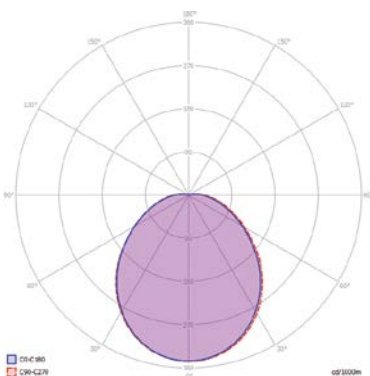

Mechanical

Operating Temperature	-20°C / +40°C
Dimensions	600 x 600 x 222,5 mm
Product Weight	8,2 kg
Mounting Options	Pole

DIMENSIONS (mm)

LIGHT CURVE

Garden Pole Light

DIMENSIONS (mm)

LIGHT CURVE

Optical and Electrical