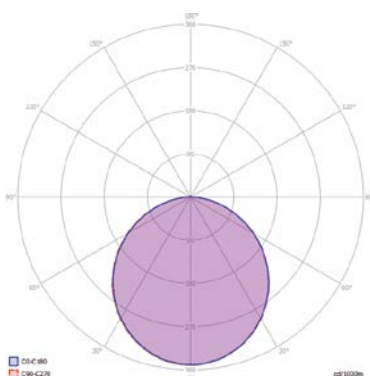

DIMENSIONS (mm)

LIGHT CURVE

Optical and Electrical

Power	27W		
Lumen output	3400 lm		
Colour temperature	3000K	4000K	6500K
CRI	≥80		
Efficacy	125lm/W		
Beam Angle	85°		
UGR	19		
Dimming	Optional		
Life Time	50000 Hours		
IP Rating	IP20		
Emergency Kit	Optional		

LIGHT CURVE

Optical and Electrical

Power	45W		
Lumen output	5400lm		
Colour temperature	3000K	4000K	6500K
CRI	≥80		
Efficacy	120lm/W		
Beam Angle	110°		
Dimming	Optional		
Life Time	50000 Hours		
IP Rating	IP20		
Emergency Kit	Optional		