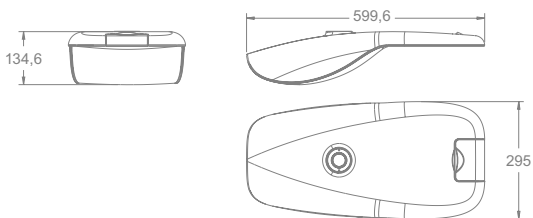

Mechanical

Operating Temperature	-40°C / +50°C
Dimensions	599,6 x 295 x 134,6 mm
Product Weight	6,5 kg
Mounting Options	Post-top , Side

DIMENSIONS (mm)

LIGHT CURVE

Street Light

Sardes S5H - 50

DIMENSIONS (mm)