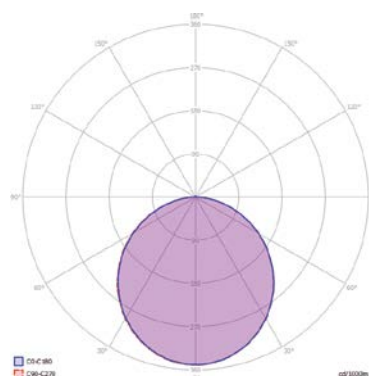

LIGHT CURVE