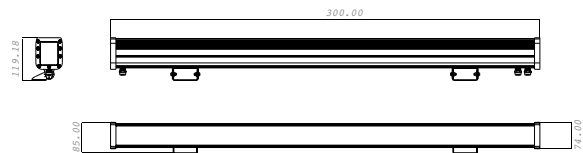

Mechanical

Operating Temperature	-20°C – +40°C	
Dimensions	401x401x121 mm	
Product Weight	13 kg	
Mounting Options	Recessed, Surface Mounted	

Wall-washer

RGB - 30 cm

Optical and Electrical

Power	19W
Lumen output	900lm
Colour temperature	RGB
CRI	-
Efficacy	47lm/W
Beam Angle	20° / 40°
Dimming	DMX
Life Time	50000 Hours
IP Rating	IP66
Emergency Kit	-

Mechanical

Operating Temperature	-30°C – +40°C
Dimensions	300 x 74 x 85 mm
Product Weight	1,960 kg
Mounting Options	-

DIMENSIONS (mm)

LIGHT CURVE

Wall-washer RGB - 60 cm

DIMENSIONS (mm)

LIGHT CURVE

Optical and Electrical