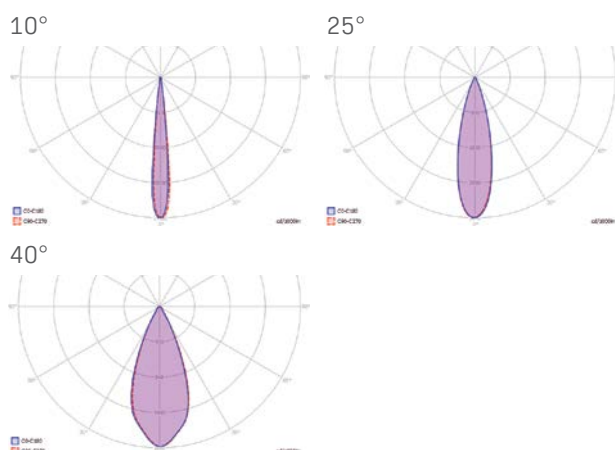

Garden Spot

Optical and Electrical

Power	2,5W		
Lumen output	250lm		
Colour temperature	3000K	4000K	6500K
CRI	≥70		
Efficacy	80lm/W		
Beam Angle	10° / 25° / 40°		
Dimming	-		
Life Time	50000 Hours		
IP Rating	IP66		
Emergency Kit	-		

Mechanical

Operating Temperature	-20°C / +40°C
Dimensions	81 x 85,3 x 180 mm
Product Weight	0,9 kg
Mounting Options	-

DIMENSIONS (mm)

LIGHT CURVE

Garden Spot

DIMENSIONS (mm)

LIGHT CURVE

Optical and Electrical