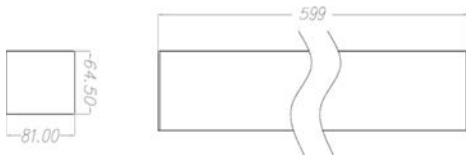

Mechanical

Operating Temperature	0°C /+40°C
Dimensions	1192,6 x 59,5 x 67,2 mm
Product Weight	9,5 kg
Mounting Options	Recessed

Panel Light

Back lit - 30x30

Optical and Electrical

Power	10W		
Lumen output	1000lm		
Colour temperature	3000K	4000K	6500K
CRI	≥80		
Efficacy	100lm/W		
Beam Angle	110°		
Dimming	Optional		
Life Time	50000 Hours		
IP Rating	IP20		
Emergency Kit	Optional		

Mechanical

Operating Temperature	0°C / +40°C
Dimensions	295 x 295 x 67,2 mm
Product Weight	1,5 kg
Mounting Options	Recessed

DIMENSIONS (mm)

LIGHT CURVE

Linear Light

Diffused Linear Light - 60cm

DIMENSIONS (mm)