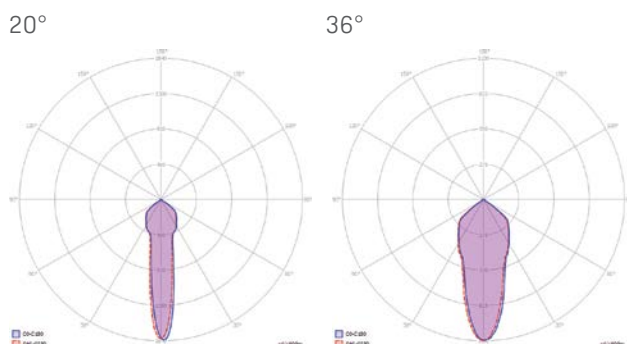

Mechanical

Operating Temperature	0°C / +40°C
Dimensions	214,2 x 110 x 151 mm
Product Weight	1,5 kg
Mounting Options	-

DIMENSIONS (mm)

LIGHT CURVE

Tracklight V2

DIMENSIONS (mm)

LIGHT CURVE

Optical and Electrical