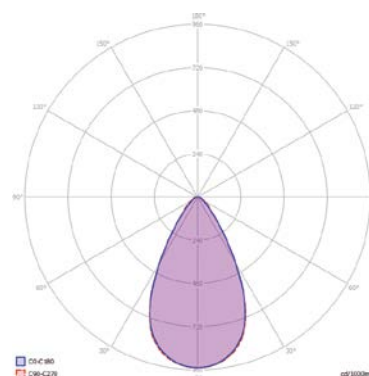

LIGHT CURVE