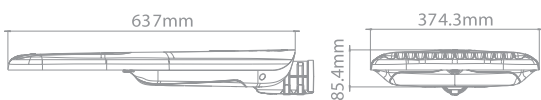

Mechanical

Operating Temperature	-40°C /+50°C
Dimensions	637 x 374,3 x 85,4 mm
Product Weight	9,5 kg
Mounting Options	Post-top , Side

DIMENSIONS (mm)

LIGHT CURVE

Street Light

Ephesus- M5S-35

DIMENSIONS (mm)