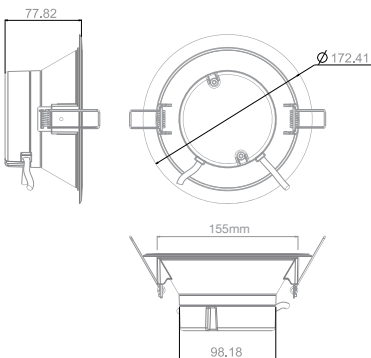

Mechanical

Operating Temperature	0°C - +40°C
Dimensions	172,57 x 172,57 x 75,5 mm
Product Weight	0,71 kg
Mounting Options	Recessed

DIMENSIONS (mm)

LIGHT CURVE

Downlight

Aluminium Diffused Downlight - 8"

DIMENSIONS (mm)

Mechanical

Operating Temperature	0C° / +40°C		
Dimensions	222,57 x 222,57 x 75,5 mm		
Product Weight	1,1 kg		
Mounting Options	Recessed		

Downlight

Plastic Diffused Downlight - 4"

Optical and Electrical

Power	10W		
Lumen output	700lm	750lm	
Colour temperature	3000K	4000K	6500K
CRI	≥80		
Efficacy	70lm/W	75lm/W	
Beam Angle	110°		
Dimming	Optional		
Life Time	25000 Hours		
IP Rating	IP20		
Emergency Kit	Optional		

Mechanical

Operating Temperature	-
Dimensions	125 x 125 x 76 mm
Product Weight	0,187 kg
Mounting Options	Recessed

DIMENSIONS (mm)

LIGHT CURVE

Downlight

Plastic Diffused Downlight - 6"

DIMENSIONS (mm)

LIGHT CURVE

Mechanical

Operating Temperature	-
Dimensions	222,5 x 222,5 x 78,25 mm
Product Weight	0,396 kg
Mounting Options	Recessed

DIMENSIONS (mm)

LIGHT CURVE

Downlight

Wall light - 6"

DIMENSIONS (mm)

LIGHT CURVE