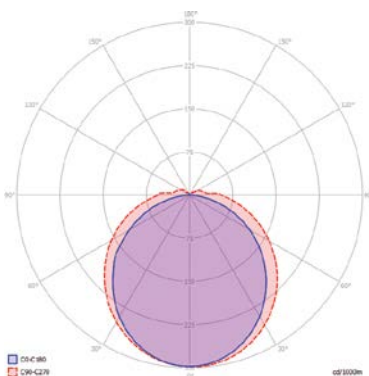

Mechanical

Operating Temperature	0°C / +40°C
Dimensions	507 x 192 x 88,5 mm
Product Weight	2,70 kg
Mounting Options	Recessed

DIMENSIONS (mm)

LIGHT CURVE

Weather-Proof Batten

90 cm

DIMENSIONS (mm)

LIGHT CURVE