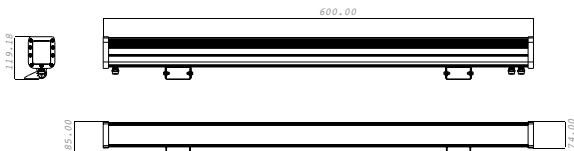

Mechanical

Operating Temperature	-30°C – +40°C
Dimensions	300 x 74 x 85 mm
Product Weight	1,960 kg
Mounting Options	-

DIMENSIONS (mm)

LIGHT CURVE

Wall-washer RGB - 60 cm

DIMENSIONS (mm)

LIGHT CURVE

Optical and Electrical