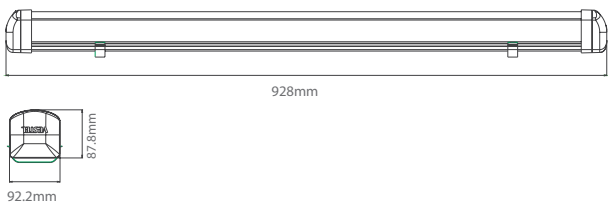

Mechanical

Operating Temperature	0°C / +40°C
Dimensions	507 x 192 x 88,5 mm
Product Weight	2,70 kg
Mounting Options	Recessed

DIMENSIONS (mm)

LIGHT CURVE

Weather-Proof Batten

90 cm

DIMENSIONS (mm)

LIGHT CURVE