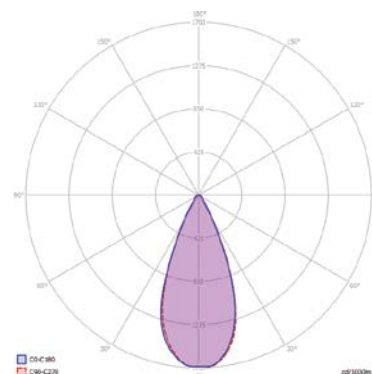

LIGHT CURVE