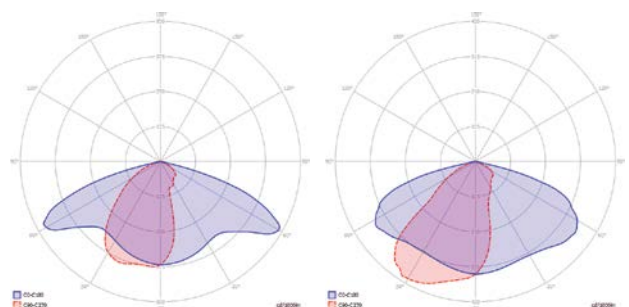

LIGHT CURVE