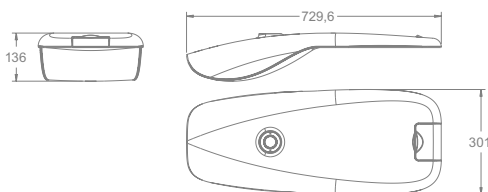

Mechanical

Operating Temperature	-40°C /+50°C
Dimensions	789,6 x 357 x 136,7 mm
Product Weight	10,3 kg
Mounting Options	Post-top , Side

DIMENSIONS (mm)

LIGHT CURVE

Street Light

Sardes S3 - 121

DIMENSIONS (mm)