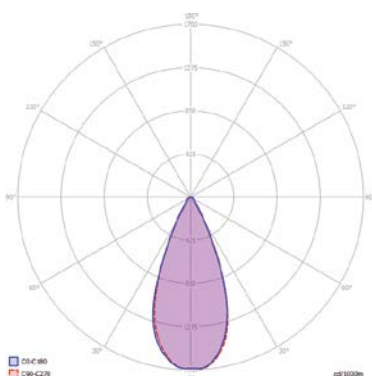

Mechanical

Operating Temperature	0°C / +40°C
Dimensions	192 x 192 x 88,5 mm
Product Weight	1,20 kg
Mounting Options	Recessed

DIMENSIONS (mm)

LIGHT CURVE

Grid Light 2M

DIMENSIONS (mm)

LIGHT CURVE

Optical and Electrical