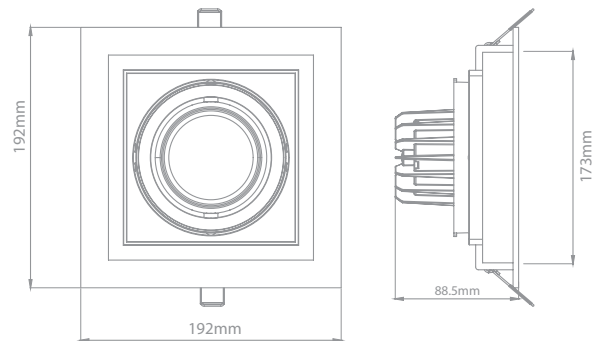

Mechanical

Operating Temperature	0°C /+40°C		
Dimensions	597,25 x 597,25 x 66,9 mm		
Product Weight	5,1 kg		
Mounting Options	Recessed, Surface Mounted		

DIMENSIONS (mm)

LIGHT CURVE

Panel Light

Back lit Prismatic - 60x60

Mechanical

Operating Temperature	0°C /+40°C
Dimensions	597,25 x 597,25 x 66,9 mm
Product Weight	5,1 kg
Mounting Options	Recessed, Surface Mounted

Panel Light

Back lit - 30x120

Optical and Electrical

Power	27W		
Lumen output	3200lm		
Colour temperature	3000K	4000K	6500K
CRI	≥80		
Efficacy	118lm/W		
Beam Angle	110°		
Dimming	Optional		
Life Time	50000 Hours		
IP Rating	IP20		
Emergency Kit	Optional		

Mechanical

Operating Temperature	0°C / +40°C
Dimensions	265,57 x 100 x 185,41 mm
Product Weight	1,07 kg
Mounting Options	-

Grid Light

1M

Optical and Electrical

Power	14W		
Lumen output	1400lm	1500lm	
Colour temperature	3000K	4000K	6500K
CRI	≥80		
Efficacy	100lm/W	107lm/W	
Beam Angle	35°		
Dimming	Optional		
Life Time	35000 Hours		
IP Rating	IP20		
Emergency Kit	-		

Mechanical

Operating Temperature	0°C / +40°C
Dimensions	192 x 192 x 88,5 mm
Product Weight	1,20 kg
Mounting Options	Recessed

DIMENSIONS (mm)

LIGHT CURVE

Grid Light 2M

DIMENSIONS (mm)

LIGHT CURVE

Optical and Electrical