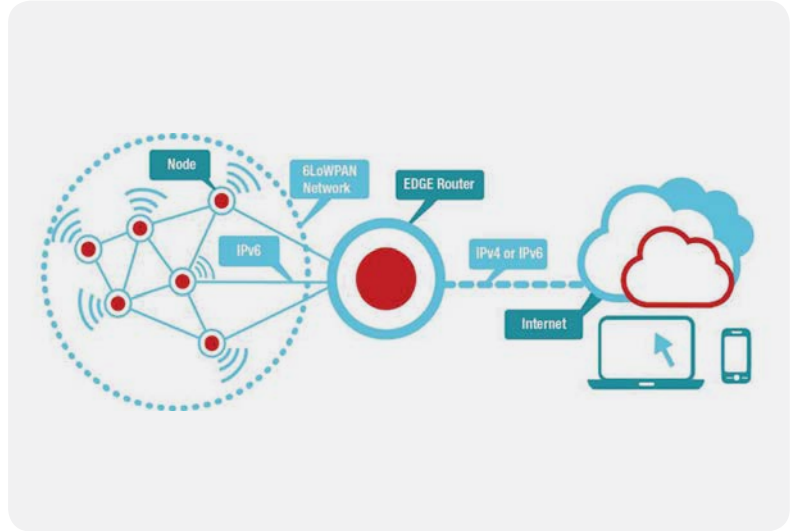

The self-updating Vestel's embedded firmware determines the night real time without an internal real time clock. This means no battery inside, therefore no field maintenance. Just turning the lighting fixture ON/OFF, the custom light profile shape will be self synchronized to the real time zone, without any clock setting in the installation area. Our pre-programmed dimming profiles automatically take into account seasonal changes based on geographical locations by continuously monitoring the working day's midpoint. All profiles can be adjusted in the field for additional adaptability.

2. WIRELESS (WI-FI) SYSTEMS

With the help of wireless mesh network topology, you can control and maintain streetlights in far distances. By using sub 1Ghz low frequency band, you can achieve longer distances

Street Lights Smart Lighting

VESTEL WI-FI MODULES

Vestel Smart Street Lights are using IP based mesh network for easy control and maintain. By 6-LoWPAN technology, you can achieve up to 10km by transferring data in 250kbit/s bandwidth

3. VESTEL SMART STREET SOFTWARE

Vestel provides easy to use software solution based on mapping system to control and maintain street lights. Control panel allows you to manage, get reports and get logs of the street lights for maintenance. You can significantly reduce you labor cost with Vestel Smart Street Software