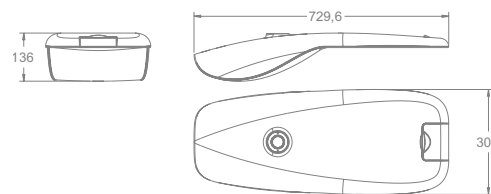

Mechanical

Operating Temperature	-40°C /+50°C
Dimensions	729,6 x 301 x 136 mm
Product Weight	8,5 kg
Mounting Options	Post-top , Side

DIMENSIONS (mm)

LIGHT CURVE

Street Light

Sardes S3 - 78

DIMENSIONS (mm)

LIGHT CURVE