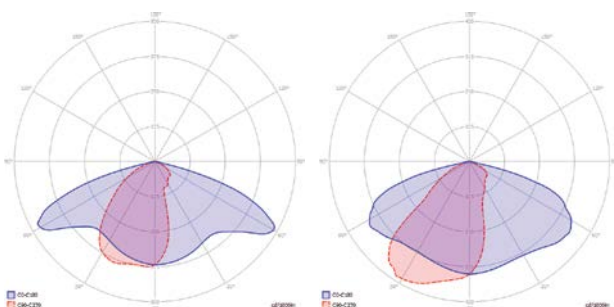

LIGHT CURVE

Optical and Electrical

Power	35 W
Lumen output	3280lm
Colour temperature	4000 K
CRI	≥70
Efficacy	115lm/W
Beam Angle	Asymmetric
Dimming	Optional
Life Time	50000 Hours
IP Rating	IP66
Emergency Kit	-

Mechanical

Operating Temperature	-40°C / +50°C
Dimensions	637 x 374,3 x 85,4 mm
Product Weight	9,5 kg
Mounting Options	Post-top , Side