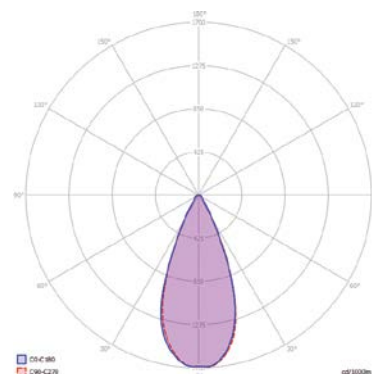

Mechanical

Operating Temperature	0°C / +40°C
Dimensions	507 x 192 x 88,5 mm
Product Weight	2,70 kg
Mounting Options	Recessed

DIMENSIONS (mm)

LIGHT CURVE

Weather-Proof Batten

90 cm

DIMENSIONS (mm)

LIGHT CURVE