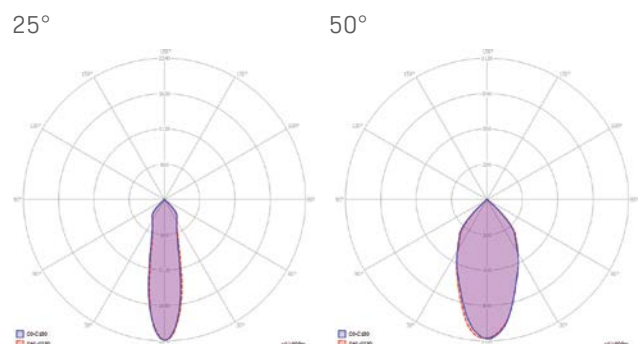

LIGHT CURVE