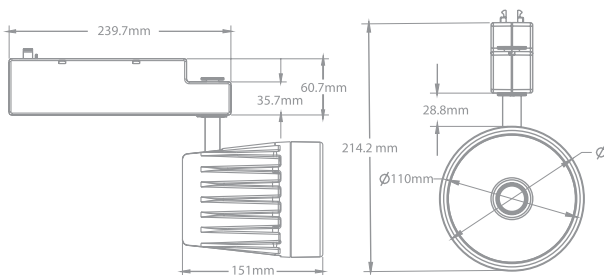

Mechanical

Operating Temperature	0°C /+40°C
Dimensions	432 x 26 x 19 mm
Product Weight	0,13 kg
Mounting Options	-

LED Bar

595 mm

Optical and Electrical

Power	8,5 W
Lumen output	650lm
Colour temperature	4000 K
CRI	≥80
Efficacy	75lm/W
Beam Angle	120°
Dimming	-
Life Time	35000 Hours
IP Rating	IP20
Emergency Kit	-

Operating Temperature	0°C /+40°C
Dimensions	1263 x 26 x 19 mm
Product Weight	0,31 kg
Mounting Options	-

DIMENSIONS (mm)

LIGHT CURVE

LED Bar V2

900 mm

DIMENSIONS (mm)

LIGHT CURVE

Optical and Electrical

Operating Temperature	0°C /+40°C
Dimensions	1203 x 32 x 26 mm
Product Weight	0,6 kg
Mounting Options	-

DIMENSIONS (mm)

LIGHT CURVE

LED Bar V2

1700 mm

DIMENSIONS (mm)

LIGHT CURVE

Optical and Electrical

Mechanical

Operating Temperature	0°C / +40°C
Dimensions	214,2 x 110 x 151 mm
Product Weight	1,5 kg
Mounting Options	-

DIMENSIONS (mm)

LIGHT CURVE

Tracklight V2

DIMENSIONS (mm)

LIGHT CURVE

Optical and Electrical