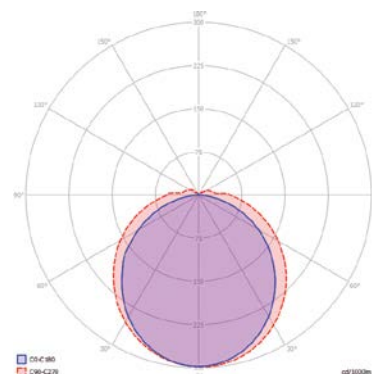

Operating Temperature	0°C /+40°C
Dimensions	1203 x 32 x 26 mm
Product Weight	0,6 kg
Mounting Options	-

DIMENSIONS (mm)

LIGHT CURVE

LED Bar V2

1700 mm

DIMENSIONS (mm)

LIGHT CURVE

Optical and Electrical