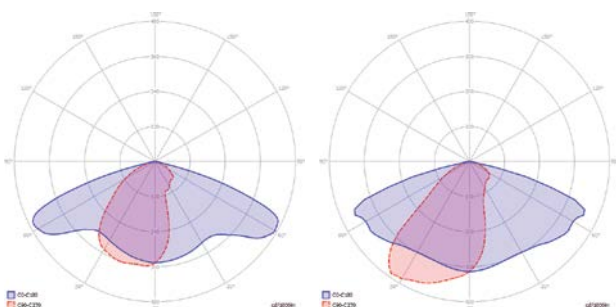

LIGHT CURVE

Optical and Electrical

Power	50,5W
Lumen output	6600lm
Colour temperature	4000K
CRI	≥70
Efficacy	130 lm/W
Beam Angle	Asymmetric
Dimming	Optional
Life Time	100,000 Hours
IP Rating	IP66/IK08
Emergency Kit	-