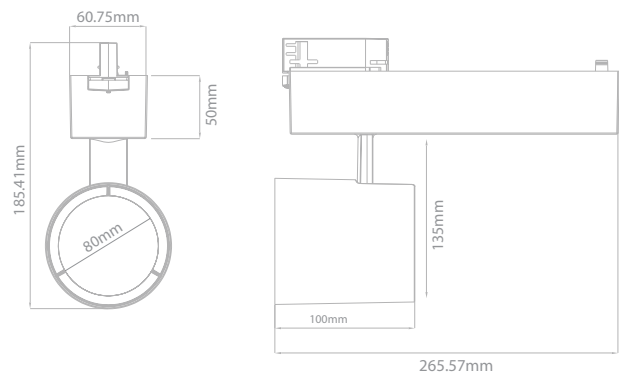

Mechanical

Operating Temperature	0°C /+40°C
Dimensions	597,25 x 597,25 x 66,9 mm
Product Weight	5,1 kg
Mounting Options	Recessed, Surface Mounted

Panel Light

Back lit - 30x120

Optical and Electrical

Power	27W		
Lumen output	3200lm		
Colour temperature	3000K	4000K	6500K
CRI	≥80		
Efficacy	118lm/W		
Beam Angle	110°		
Dimming	Optional		
Life Time	50000 Hours		
IP Rating	IP20		
Emergency Kit	Optional		

Operating Temperature	0°C /+40°C
Dimensions	1203 x 32 x 26 mm
Product Weight	0,6 kg
Mounting Options	-

DIMENSIONS (mm)

LIGHT CURVE

LED Bar V2

1700 mm

DIMENSIONS (mm)

LIGHT CURVE

Optical and Electrical

Mechanical

Operating Temperature	0°C / +40°C
Dimensions	214,2 x 110 x 151 mm
Product Weight	1,5 kg
Mounting Options	-

Tracklight V4

Optical and Electrical

Power	21W	
Lumen output	1800lm	1900lm
Colour temperature	3000K	4000K
CRI	≥80 (≥90 optional)	
Efficacy	85lm/W	90lm/W
Beam Angle	25° / 50°	
Dimming	Optional	
Life Time	50000 Hours	
IP Rating	IP22	
Emergency Kit	-	

Mechanical

Operating Temperature	0°C / +40°C
Dimensions	265,57 x 100 x 185,41 mm
Product Weight	1,07 kg
Mounting Options	-

DIMENSIONS (mm)

LIGHT CURVE

Tracklight V4

DIMENSIONS (mm)

LIGHT CURVE

Optical and Electrical