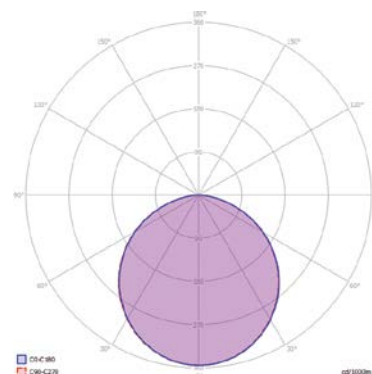

LIGHT CURVE