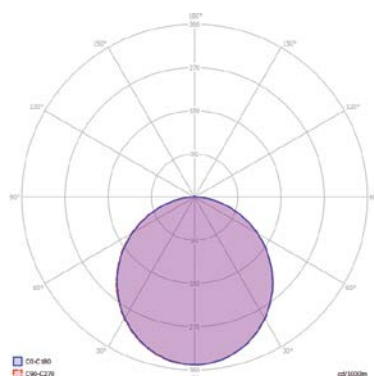

Mechanical

Operating Temperature	0°C / +40°C
Dimensions	594,6 x 594,6 x 46,85 mm
Product Weight	2,15 kg
Mounting Options	Recessed

DIMENSIONS (mm)

LIGHT CURVE

Panel Light

Back lit - 60x60

DIMENSIONS (mm)

LIGHT CURVE