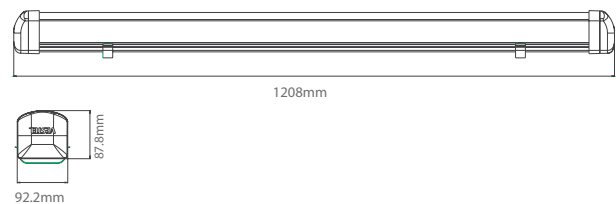

DIMENSIONS (mm)