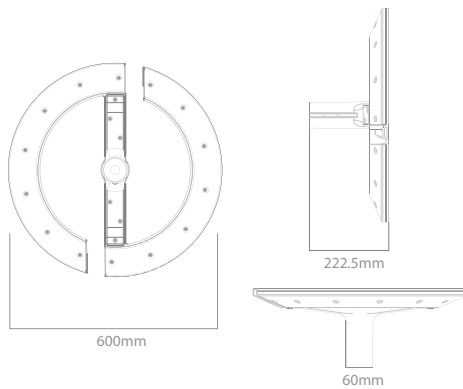

Mechanical

Operating Temperature	-20°C / +40°C
Dimensions	416 x 141,25 x 149,5 mm
Product Weight	3 kg
Mounting Options	-

DIMENSIONS (mm)

LIGHT CURVE

Garden Pole Light

DIMENSIONS (mm)

LIGHT CURVE

Optical and Electrical

Mechanical

Operating Temperature	-20°C / +40°C
Dimensions	600 x 600 x 222,5 mm
Product Weight	8,2 kg
Mounting Options	Pole

DIMENSIONS (mm)

LIGHT CURVE

Garden Pole Light

DIMENSIONS (mm)

LIGHT CURVE

Optical and Electrical

Power	41W		
Lumen output	3600 lm		
Colour temperature	3000K	4000K	6500K
CRI	≥80		
Efficacy	88lm/W		
Beam Angle	100°		
Dimming	-		
Life Time	50000 Hours		
IP Rating	IP66		
Emergency Kit	-		

Mechanical

Operating Temperature	-20°C / +40°C
Dimensions	600 x 600 x 222,5 mm
Product Weight	8,2 kg
Mounting Options	Pole

Mechanical

Operating Temperature	-20°C / +40°C
Dimensions	81 x 85,3 x 180 mm
Product Weight	0,9 kg
Mounting Options	-

DIMENSIONS (mm)

LIGHT CURVE

Garden Spot

DIMENSIONS (mm)

LIGHT CURVE

Optical and Electrical