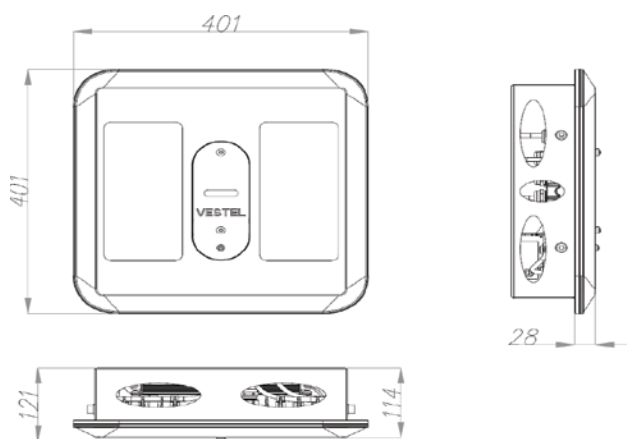

Mechanical

Operating Temperature	-40°C – +40°C
Dimensions	437 x 437 x 246,3 mm
Mounting Options	Suspended, U bracket

DIMENSIONS (mm)

LIGHT CURVE

DIMENSIONS (mm)

LIGHT CURVE

Optical and Electrical

Power	108W	
Lumen output	13500lm	
Colour temperature	4000K	5700K
CRI	≥70	
Efficacy	125lm/W	
Beam Angle	30° / 50° / 65° / 100° / asym	
Dimming	Optional	
Life Time	50000 Hours	
IP Rating	IP65	
Emergency Kit	-	

Mechanical

Operating Temperature	-20°C – +40°C
Dimensions	401x401x121 mm
Product Weight	13 kg
Mounting Options	Recessed, Surface Mounted

Canopy

Optical and Electrical

Power	68W	
Lumen output	8000lm	
Colour temperature	4000K	5700K
CRI	≥70	
Efficacy	117lm/W	
Beam Angle	30° / 50° / 65° / 100° / asym	
Dimming	Optional	
Life Time	50000 Hours	
IP Rating	IP65	
Emergency Kit	-	

Mechanical

Operating Temperature	-20°C – +40°C
Dimensions	401x401x121 mm
Product Weight	13 kg
Mounting Options	Recessed, Surface Mounted

DIMENSIONS (mm)

LIGHT CURVE

DIMENSIONS (mm)

LIGHT CURVE

Optical and Electrical