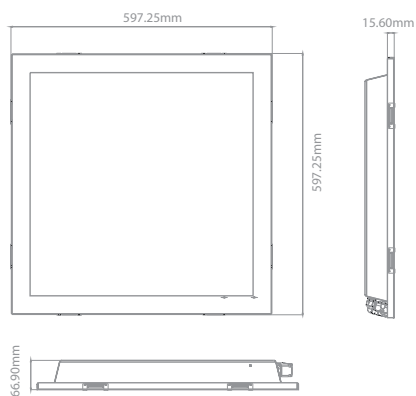

Mechanical

Operating Temperature	-
Dimensions	222,5 x 222,5 x 78,25 mm
Product Weight	0,396 kg
Mounting Options	Recessed

DIMENSIONS (mm)

LIGHT CURVE

Downlight

Wall light - 6"

DIMENSIONS (mm)

LIGHT CURVE

Mechanical

Operating Temperature	0°C /+40°C
Dimensions	594,6 x 594,6 x 46,85 mm
Product Weight	1,85 kg
Mounting Options	Recessed

Panel Light

Back lit - Plastic 3M 60x60

Optical and Electrical

Power	26W		
Lumen output	3200lm		
Colour temperature	3000K	4000K	6500K
CRI	≥80		
Efficacy	123lm/W		
Beam Angle	110°		
Dimming	Optional		
Life Time	50000 Hours		
IP Rating	IP20		
Emergency Kit	Optional		

Mechanical

Operating Temperature	0°C / +40°C
Dimensions	594,6 x 594,6 x 46,85 mm
Product Weight	2,15 kg
Mounting Options	Recessed

DIMENSIONS (mm)

LIGHT CURVE

Panel Light

Back lit - 60x60

DIMENSIONS (mm)

LIGHT CURVE

Mechanical

Operating Temperature	0°C /+40°C
Dimensions	597,25 x 597,25 x 66,9 mm
Product Weight	5,1 kg
Mounting Options	Recessed, Surface Mounted

Panel Light

Back lit - 60x60

Optical and Electrical

Power	27W		
Lumen output	3400 lm		
Colour temperature	3000K	4000K	6500K
CRI	≥80		
Efficacy	125lm/W		
Beam Angle	110°		
Dimming	Optional		
Life Time	50000 Hours		
IP Rating	IP20		
Emergency Kit	Optional		