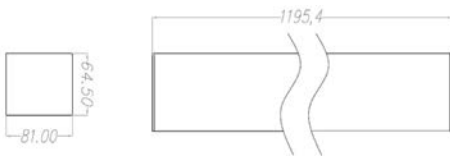

Mechanical

Operating Temperature	0C° / +40°C		
Dimensions	222,57 x 222,57 x 75,5 mm		
Product Weight	1,1 kg		
Mounting Options	Recessed		

Downlight

Plastic Diffused Downlight - 4"

Optical and Electrical

Power	10W		
Lumen output	700lm	750lm	
Colour temperature	3000K	4000K	6500K
CRI	≥80		
Efficacy	70lm/W	75lm/W	
Beam Angle	110°		
Dimming	Optional		
Life Time	25000 Hours		
IP Rating	IP20		
Emergency Kit	Optional		

Mechanical

Operating Temperature	0°C / +40°C
Dimensions	897,9 x 81 x 64,5 mm
Product Weight	2,4 kg
Mounting Options	Suspended, Recessed, Surface Mounted

DIMENSIONS (mm)

LIGHT CURVE

Linear Light

Diffused Linear Light - 120cm

DIMENSIONS (mm)

LIGHT CURVE

Optical and Electrical

Power	28W		
Lumen output	2500lm	2700lm	3100lm
Colour temperature	3000K	4000K	6500K
CRI	≥80		
Efficacy	90lm/W	100lm/W	110lm/W
Beam Angle	110°		
Dimming	Optional		
Life Time	50000 Hours		
IP Rating	IP20		
Emergency Kit	Optional		

DIMENSIONS (mm)

LIGHT CURVE

LED Bar 430 mm

DIMENSIONS (mm)

LIGHT CURVE

Optical and Electrical

Power	6 W
Lumen output	400lm
Colour temperature	4000K
CRI	≥80
Efficacy	66lm/W
Beam Angle	120°
Dimming	-
Life Time	35000 Hours
IP Rating	IP20
Emergency Kit	-