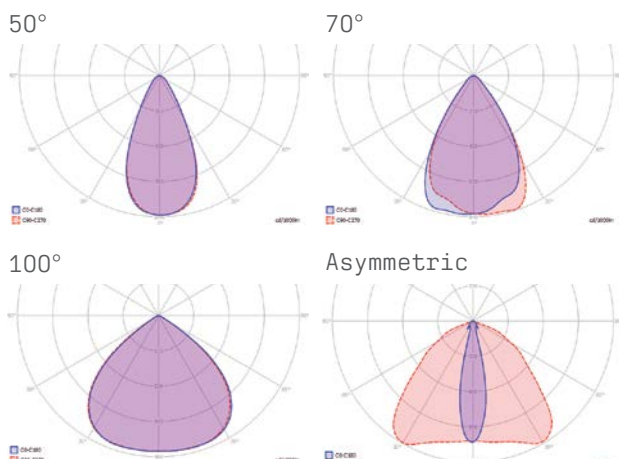

Mechanical

Operating Temperature	-40°C – +40°C
Dimensions	670x111x71 mm
Product Weight	4,25 kg
Mounting Options	-

DIMENSIONS (mm)

LIGHT CURVE

High Bay V2

DIMENSIONS (mm)

LIGHT CURVE

Optical and Electrical