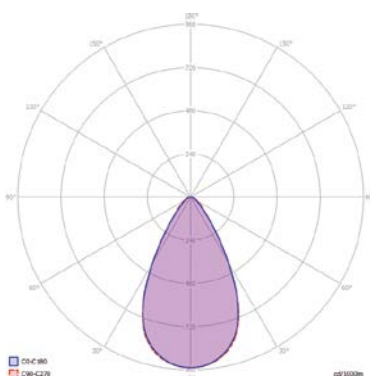

Mechanical

Operating Temperature	-40°C – +40°C
Dimensions	437 x 437 x 246,3 mm
Mounting Options	Suspended, U bracket

DIMENSIONS (mm)

LIGHT CURVE

DIMENSIONS (mm)

LIGHT CURVE

Optical and Electrical

Power	108W	
Lumen output	13500lm	
Colour temperature	4000K	5700K
CRI	≥70	
Efficacy	125lm/W	
Beam Angle	30° / 50° / 65° / 100° / asym	
Dimming	Optional	
Life Time	50000 Hours	
IP Rating	IP65	
Emergency Kit	-	