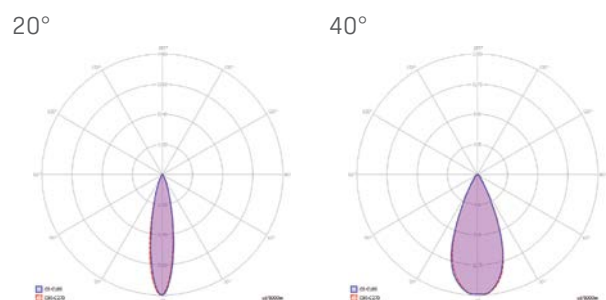

Mechanical

Operating Temperature	-20°C – +40°C	
Dimensions	401x401x121 mm	
Product Weight	13 kg	
Mounting Options	Recessed, Surface Mounted	

Wall-washer

RGB - 30 cm

Optical and Electrical

Power	19W
Lumen output	900lm
Colour temperature	RGB
CRI	-
Efficacy	47lm/W
Beam Angle	20° / 40°
Dimming	DMX
Life Time	50000 Hours
IP Rating	IP66
Emergency Kit	-

Mechanical

Operating Temperature	-30°C – +40°C
Dimensions	300 x 74 x 85 mm
Product Weight	1,960 kg
Mounting Options	-

DIMENSIONS (mm)

LIGHT CURVE

Wall-washer RGB - 60 cm

DIMENSIONS (mm)

LIGHT CURVE

Optical and Electrical