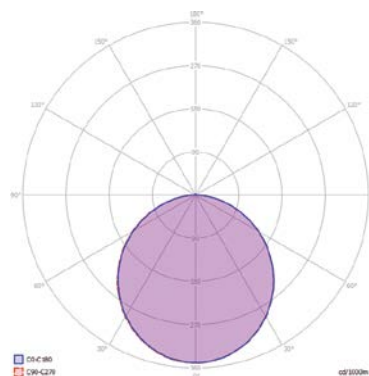

LIGHT CURVE