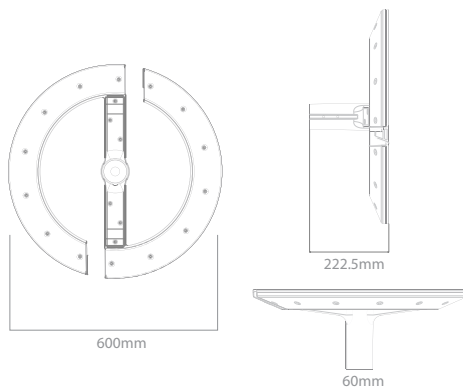

Mechanical

Operating Temperature	-30°C – +40°C
Dimensions	120,6x85,4x899 mm
Product Weight	3,95 kg
Mounting Options	-

DIMENSIONS (mm)

LIGHT CURVE

Wall-washer

RGB - 120 cm

DIMENSIONS (mm)

LIGHT CURVE

Mechanical

Operating Temperature	-20°C / +40°C
Dimensions	416 x 141,25 x 149,5 mm
Product Weight	3 kg
Mounting Options	-

DIMENSIONS (mm)

LIGHT CURVE

Garden Pole Light

DIMENSIONS (mm)

LIGHT CURVE

Optical and Electrical

Power	17W		
Lumen output	1600 lm		
Colour temperature	3000K	4000K	6500K
CRI	≥80		
Efficacy	94lm/W		
Beam Angle	100°		
Dimming	-		
Life Time	50000 Hours		
IP Rating	IP66		
Emergency Kit	-		

Mechanical

Operating Temperature	-20°C / +40°C
Dimensions	600 x 600 x 222,5 mm
Product Weight	8,2 kg
Mounting Options	Pole

Mechanical

Operating Temperature	-20°C / +40°C
Dimensions	600 x 600 x 222,5 mm
Product Weight	8,2 kg
Mounting Options	Pole

DIMENSIONS (mm)

LIGHT CURVE

Garden Pole Light

DIMENSIONS (mm)

LIGHT CURVE

Optical and Electrical