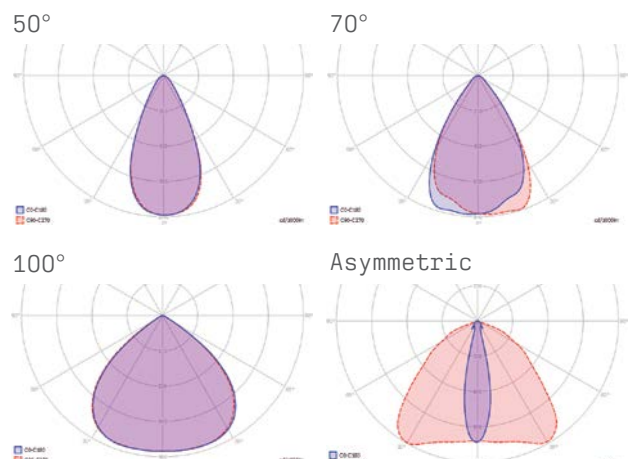

LIGHT CURVE