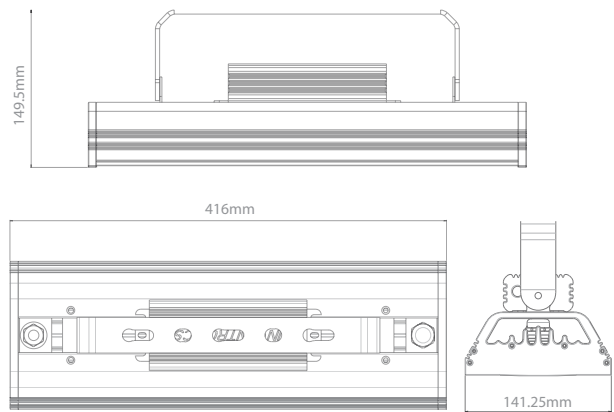

Mechanical

Operating Temperature	-30°C – +40°C
Dimensions	120,6x85,4x899 mm
Product Weight	3,95 kg
Mounting Options	-

DIMENSIONS (mm)

LIGHT CURVE

Wall-washer

RGB - 120 cm

DIMENSIONS (mm)

LIGHT CURVE

20°

40°

Optical and Electrical

Power	65W
Lumen output	3700lm
Colour temperature	RGB
CRI	-
Efficacy	62lm/W
Beam Angle	20° / 40°
Dimming	DMX
Life Time	50000 Hours
IP Rating	IP66
Emergency Kit	-

Mechanical

Operating Temperature	-30°C – +40°C
Dimensions	120,6x85,4x1199 mm
Product Weight	6,32 kg
Mounting Options	-

Mechanical

Operating Temperature	-20°C / +40°C
Dimensions	416 x 141,25 x 149,5 mm
Product Weight	3 kg
Mounting Options	-

DIMENSIONS (mm)

LIGHT CURVE

Garden Pole Light

DIMENSIONS (mm)

LIGHT CURVE

Optical and Electrical

Mechanical

Operating Temperature	-20°C / +40°C
Dimensions	600 x 600 x 222,5 mm
Product Weight	8,2 kg
Mounting Options	Pole

DIMENSIONS (mm)

LIGHT CURVE

Garden Pole Light

DIMENSIONS (mm)

LIGHT CURVE

Optical and Electrical