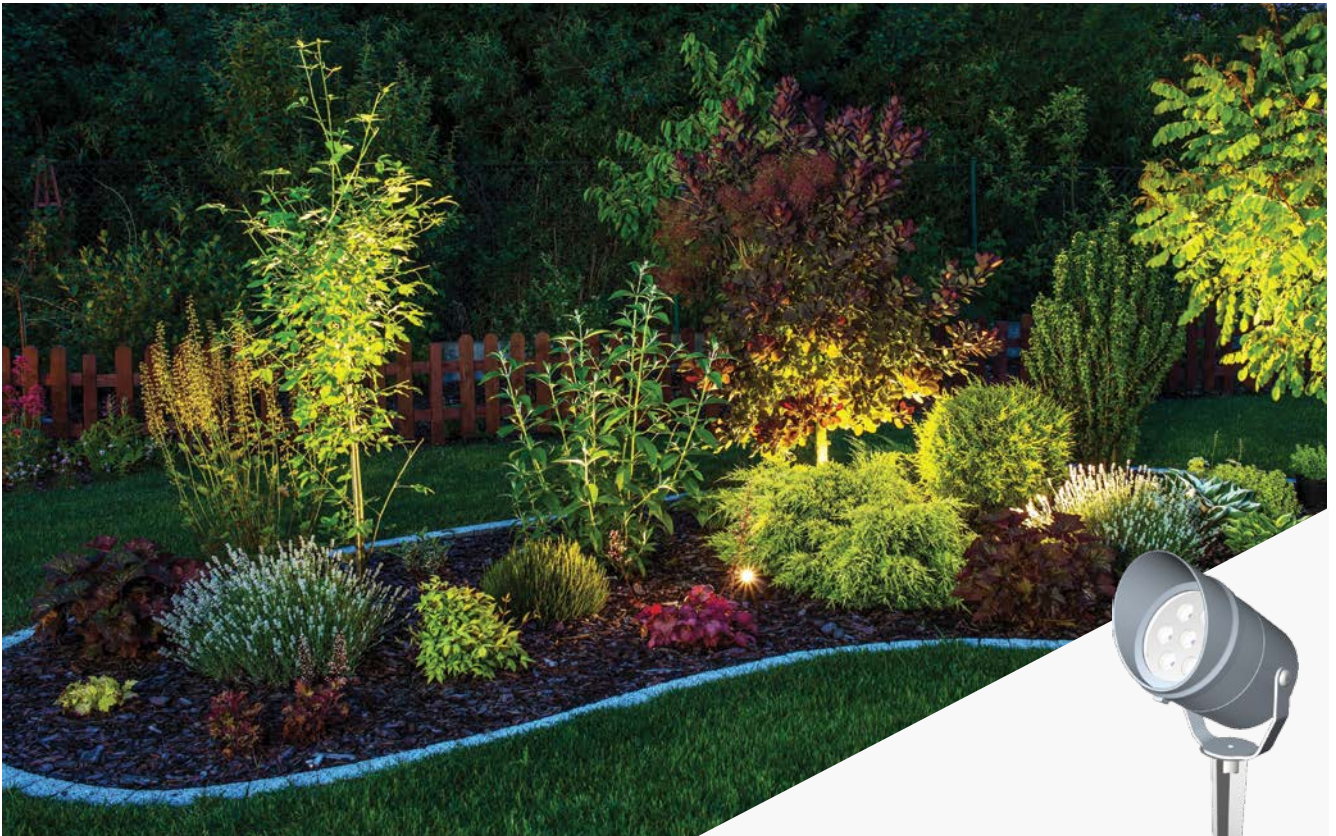

Mechanical

Operating Temperature	-20°C / +40°C
Dimensions	116.1x123.3x426 mm
Product Weight	1,46 kg
Mounting Options	-

DIMENSIONS (mm)

LIGHT CURVE

Garden Spot

DIMENSIONS (mm)

LIGHT CURVE

Optical and Electrical