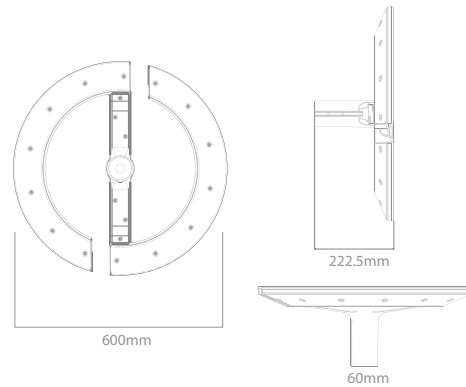

Mechanical

Operating Temperature	-20°C / +40°C
Dimensions	416 x 141,25 x 149,5 mm
Product Weight	3 kg
Mounting Options	-

DIMENSIONS (mm)

LIGHT CURVE

Garden Pole Light

DIMENSIONS (mm)

LIGHT CURVE

Optical and Electrical

Power	17W		
Lumen output	1600 lm		
Colour temperature	3000K	4000K	6500K
CRI	≥80		
Efficacy	94lm/W		
Beam Angle	100°		
Dimming	-		
Life Time	50000 Hours		
IP Rating	IP66		
Emergency Kit	-		

Mechanical

Operating Temperature	-20°C / +40°C
Dimensions	600 x 600 x 222,5 mm
Product Weight	8,2 kg
Mounting Options	Pole

Garden Pole Light

Optical and Electrical

Power	29W		
Lumen output	2600 lm		
Colour temperature	3000K	4000K	6500K
CRI	≥80		
Efficacy	90lm/W		
Beam Angle	100°		
Dimming	-		
Life Time	50000 Hours		
IP Rating	IP66		
Emergency Kit	-		

Mechanical

Operating Temperature	-20°C / +40°C
Dimensions	600 x 600 x 222,5 mm
Product Weight	8,2 kg
Mounting Options	Pole

DIMENSIONS (mm)

LIGHT CURVE

Garden Pole Light

DIMENSIONS (mm)

LIGHT CURVE

Optical and Electrical