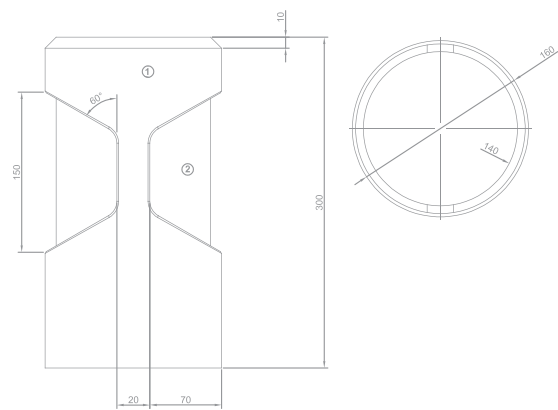

DIMENSIONS (mm)