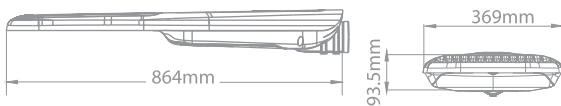

Street Light

Ephesus- M2S-165

DIMENSIONS (mm)

LIGHT CURVE

Optical and Electrical

Power	165 W
Lumen output	19000lm
Colour temperature	4000 K
CRI	≥70
Efficacy	115lm/W
Beam Angle	Asymmetric
Dimming	Optional
Life Time	50000 Hours
IP Rating	IP66
Emergency Kit	-

Mechanical

Operating Temperature	-40°C / +50°C
Dimensions	864 x 369 x 93,5 mm
Product Weight	11 kg
Mounting Options	Post-top , Side