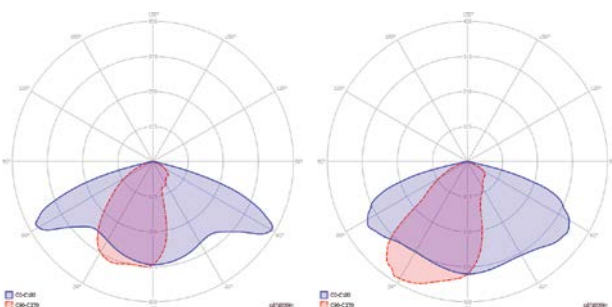

Mechanical

Operating Temperature	-40°C /+50°C
Dimensions	729,6 x 301 x 136 mm
Product Weight	8,5 kg
Mounting Options	Post-top , Side

DIMENSIONS (mm)

LIGHT CURVE

Street Light

Sardes S3 - 78

DIMENSIONS (mm)

LIGHT CURVE