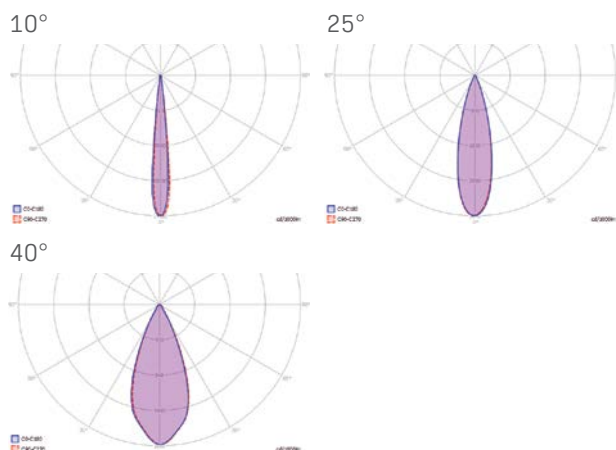

Operating Temperature	-20°C / +40°C
Dimensions	81 x 85,3 x 180 mm
Product Weight	0,9 kg
Mounting Options	-

Garden Spot

Optical and Electrical

Power	15W		
Lumen output	1300lm		
Colour temperature	3000K	4000K	6500K
CRI	≥70		
Efficacy	85lm/W		
Beam Angle	10° / 25° / 40°		
Dimming	-		
Life Time	50000 Hours		
IP Rating	IP66		
Emergency Kit	-		

Mechanical

Operating Temperature	-20°C / +40°C
Dimensions	116.1x123.3x426 mm
Product Weight	1,46 kg
Mounting Options	-

DIMENSIONS (mm)

LIGHT CURVE

Garden Spot

DIMENSIONS (mm)

LIGHT CURVE

Optical and Electrical