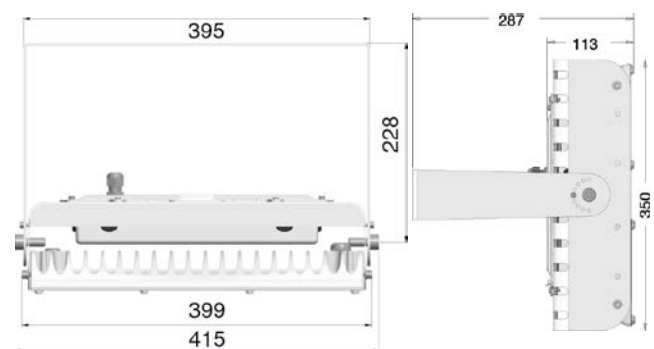

Operating Temperature	-40°C – +40°C
Dimensions	415 x 350 x 287 mm
Product Weight	12 kg
Mounting Options	Suspended, U bracket

High Bay V2

Optical and Electrical

Power	115W	
Lumen output	13000lm	
Colour temperature	4000K	6500K
CRI	≥70	
Efficacy	113lm/W	
Beam Angle	50° / 70° / 100° / asym	
Dimming	Optional	
Life Time	60000 Hours	
IP Rating	IP65	
Emergency Kit	-	

Mechanical

Operating Temperature	-40°C – +40°C	
Dimensions	415 x 350 x 287 mm	
Product Weight	12 kg	
Mounting Options	Suspended, U bracket	

DIMENSIONS (mm)

LIGHT CURVE

High Bay V2

DIMENSIONS (mm)

LIGHT CURVE