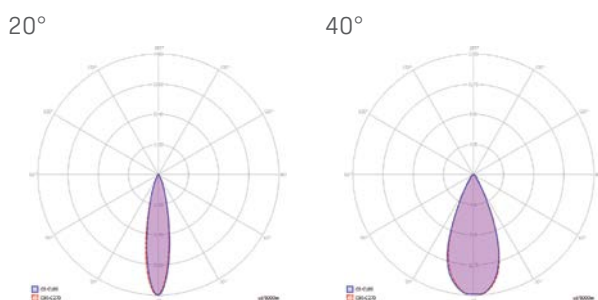

Mechanical

Operating Temperature	-20°C – +40°C	
Dimensions	401x401x121 mm	
Product Weight	13 kg	
Mounting Options	Recessed, Surface Mounted	

Wall-washer

RGB - 30 cm

Optical and Electrical

Power	19W
Lumen output	900lm
Colour temperature	RGB
CRI	-
Efficacy	47lm/W
Beam Angle	20° / 40°
Dimming	DMX
Life Time	50000 Hours
IP Rating	IP66
Emergency Kit	-

Mechanical

Operating Temperature	-30°C – +40°C
Dimensions	300 x 74 x 85 mm
Product Weight	1,960 kg
Mounting Options	-

DIMENSIONS (mm)

LIGHT CURVE

Wall-washer RGB - 60 cm

DIMENSIONS (mm)

LIGHT CURVE

Optical and Electrical