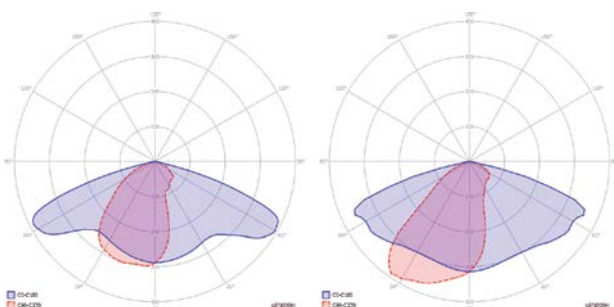

LIGHT CURVE

Optical and Electrical

Power	48 W
Lumen output	7000lm
Colour temperature	4000 K
CRI	≥70
Efficacy	145lm/W
Beam Angle	Asymmetric
Dimming	Optional
Life Time	50000 Hours
IP Rating	IP66
Emergency Kit	-