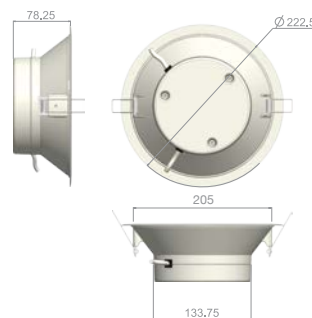

Mechanical

Operating Temperature	-
Dimensions	172,41 x 172,41 x 77,82 mm
Product Weight	0,262 kg
Mounting Options	Recessed

Downlight

Plastic Diffused Downlight - 8"

Optical and Electrical

Power	19W		
Lumen output	1500lm	1600lm	
Colour temperature	3000K	4000K	6500K
CRI	≥80		
Efficacy	79lm/W	84lm/W	
Beam Angle	110°		
Dimming	Optional		
Life Time	25000 Hours		
IP Rating	IP20		
Emergency Kit	Optional		

Mechanical

Operating Temperature	-
Dimensions	222,5 x 222,5 x 78,25 mm
Product Weight	0,396 kg
Mounting Options	Recessed

DIMENSIONS (mm)

LIGHT CURVE

Downlight

Wall light - 6"

DIMENSIONS (mm)

LIGHT CURVE