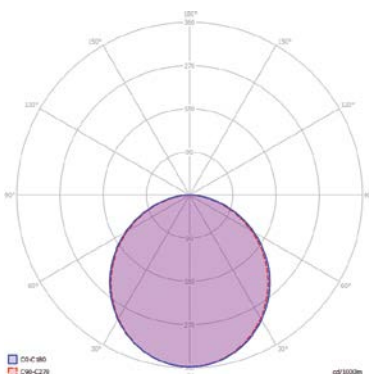

Mechanical

Operating Temperature	0°C / +40°C
Dimensions	897,9 x 81 x 64,5 mm
Product Weight	2,4 kg
Mounting Options	Suspended, Recessed, Surface Mounted

DIMENSIONS (mm)

LIGHT CURVE

Linear Light

Diffused Linear Light - 120cm

DIMENSIONS (mm)

LIGHT CURVE

Optical and Electrical

Power	28W		
Lumen output	2500lm	2700lm	3100lm
Colour temperature	3000K	4000K	6500K
CRI	≥80		
Efficacy	90lm/W	100lm/W	110lm/W
Beam Angle	110°		
Dimming	Optional		
Life Time	50000 Hours		
IP Rating	IP20		
Emergency Kit	Optional		