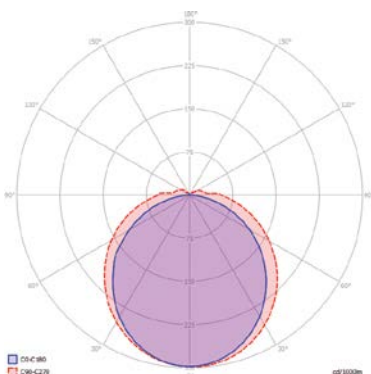

Operating Temperature	0°C /+40°C
Dimensions	1263 x 26 x 19 mm
Product Weight	0,31 kg
Mounting Options	-

DIMENSIONS (mm)

LIGHT CURVE

LED Bar V2

900 mm

DIMENSIONS (mm)

LIGHT CURVE

Optical and Electrical