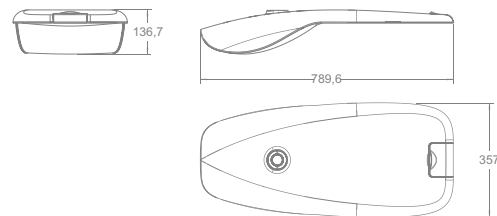

DIMENSIONS (mm)