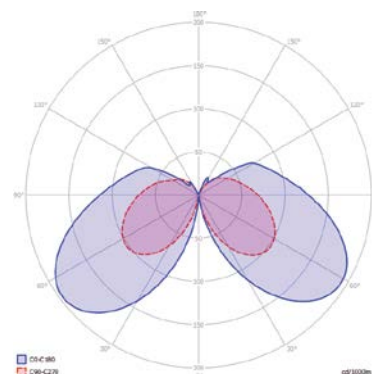

LIGHT CURVE