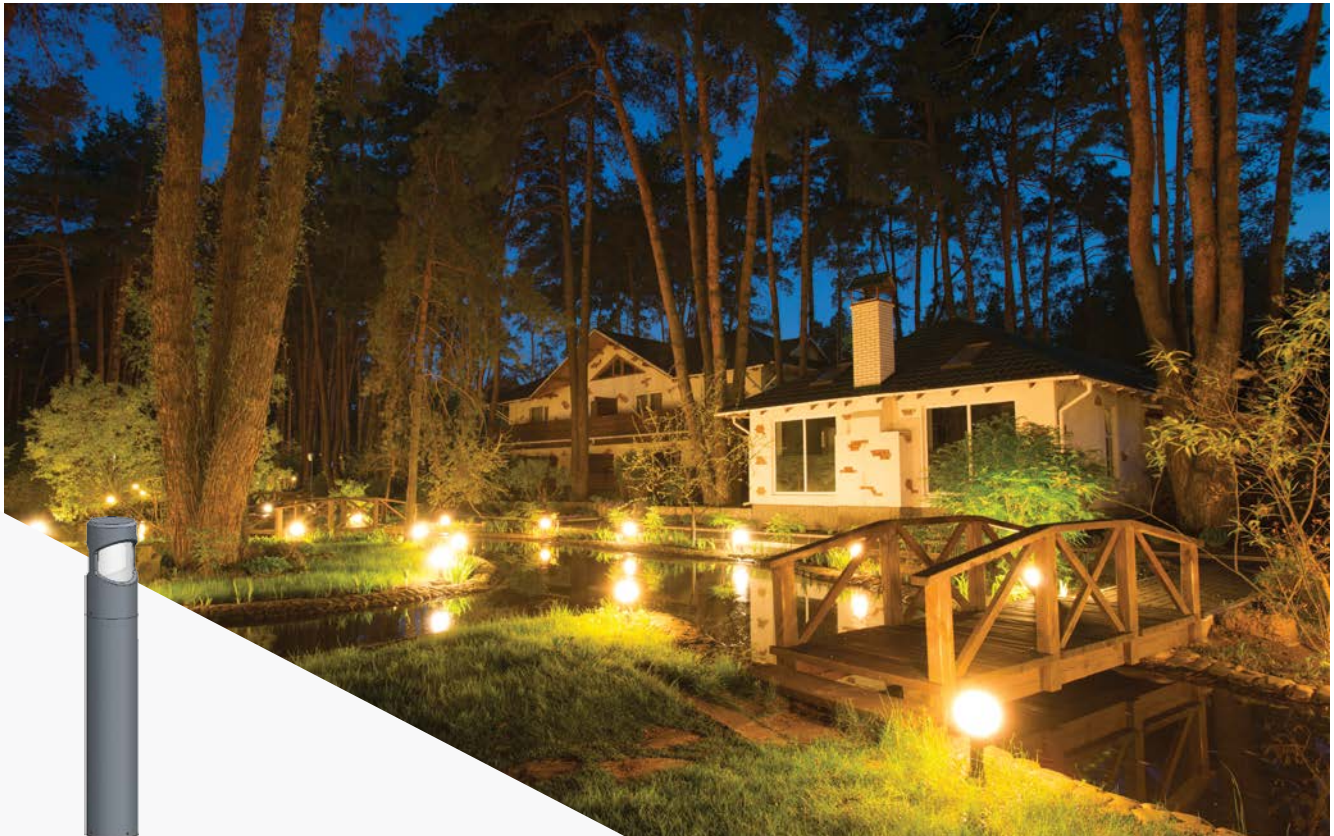

Bollard

Optical and Electrical

Power	7,5W	
Lumen output	350lm	400lm
Colour temperature	3000K	4000K
CRI	≥70	
Efficacy	46lm/W	53lm/W
Beam Angle	Asymmetric	
Dimming	-	
Life Time	50000Hours	
IP Rating	IP65	
Emergency Kit	-	

Mechanical

Operating Temperature	-20°C /+40°C
Dimensions	160 x 160 x 1002 mm
Product Weight	6,5 kg
Mounting Options	-

DIMENSIONS (mm)

LIGHT CURVE