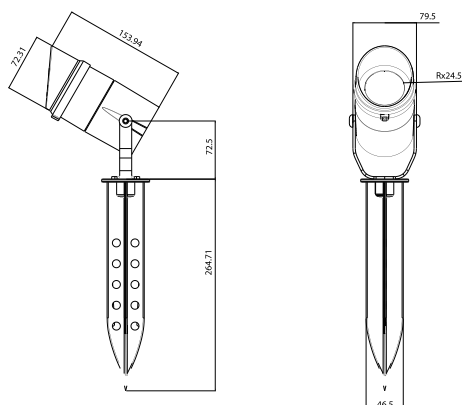

Mechanical

Operating Temperature	-20°C / +40°C
Dimensions	416 x 141,25 x 149,5 mm
Product Weight	3 kg
Mounting Options	-

DIMENSIONS (mm)

LIGHT CURVE

Garden Pole Light

DIMENSIONS (mm)

LIGHT CURVE

Optical and Electrical

Mechanical

Operating Temperature	-20°C / +40°C
Dimensions	600 x 600 x 222,5 mm
Product Weight	8,2 kg
Mounting Options	Pole

DIMENSIONS (mm)

LIGHT CURVE

Garden Pole Light

DIMENSIONS (mm)

LIGHT CURVE

Optical and Electrical

Mechanical

Operating Temperature	-20°C / +40°C
Dimensions	81 x 85,3 x 180 mm
Product Weight	0,9 kg
Mounting Options	-

DIMENSIONS (mm)

LIGHT CURVE

Garden Spot

DIMENSIONS (mm)

LIGHT CURVE

Optical and Electrical

Mechanical

Operating Temperature	-20°C / +40°C
Dimensions	116.1x123.3x426 mm
Product Weight	1,46 kg
Mounting Options	-

DIMENSIONS (mm)

LIGHT CURVE

Garden Spot

DIMENSIONS (mm)

LIGHT CURVE

Optical and Electrical