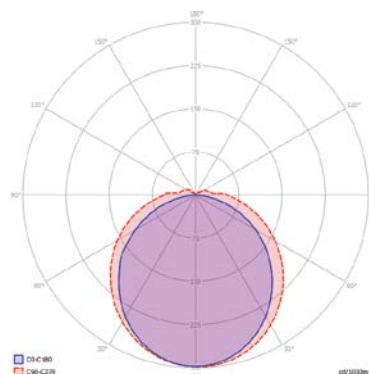

DIMENSIONS (mm)

LIGHT CURVE

LED Bar 430 mm

DIMENSIONS (mm)

LIGHT CURVE

Optical and Electrical

Power	6 W
Lumen output	400lm
Colour temperature	4000K
CRI	≥80
Efficacy	66lm/W
Beam Angle	120°
Dimming	-
Life Time	35000 Hours
IP Rating	IP20
Emergency Kit	-

LED Bar

1260 mm

Optical and Electrical

Power	17,5W
Lumen output	1250lm
Colour temperature	4000 K
CRI	≥80
Efficacy	70lm/W
Beam Angle	120°
Dimming	-
Life Time	35000 Hours
IP Rating	IP20
Emergency Kit	-

Mechanical

Operating Temperature	0°C /+40°C
Dimensions	1263 x 26 x 19 mm
Product Weight	0,31 kg
Mounting Options	-

DIMENSIONS (mm)

LIGHT CURVE

LED Bar V2

900 mm

DIMENSIONS (mm)

LIGHT CURVE

Optical and Electrical