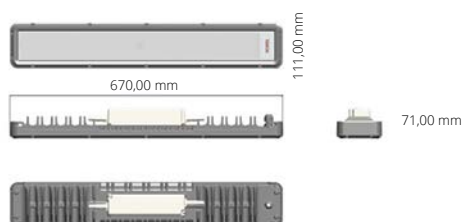

DIMENSIONS (mm)