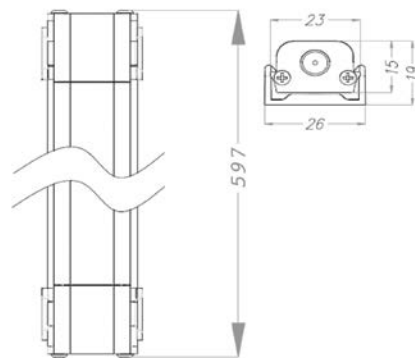

Mechanical

Operating Temperature	-
Dimensions	222,5 x 222,5 x 78,25 mm
Product Weight	0,396 kg
Mounting Options	Recessed

DIMENSIONS (mm)

LIGHT CURVE

Downlight

Wall light - 6"

DIMENSIONS (mm)

LIGHT CURVE

DIMENSIONS (mm)

LIGHT CURVE

LED Bar 430 mm

DIMENSIONS (mm)

LIGHT CURVE

Optical and Electrical

Power	6 W
Lumen output	400lm
Colour temperature	4000K
CRI	≥80
Efficacy	66lm/W
Beam Angle	120°
Dimming	-
Life Time	35000 Hours
IP Rating	IP20
Emergency Kit	-

Mechanical

Operating Temperature	0°C /+40°C
Dimensions	432 x 26 x 19 mm
Product Weight	0,13 kg
Mounting Options	-

LED Bar

595 mm

Optical and Electrical

Power	8,5 W
Lumen output	650lm
Colour temperature	4000 K
CRI	≥80
Efficacy	75lm/W
Beam Angle	120°
Dimming	-
Life Time	35000 Hours
IP Rating	IP20
Emergency Kit	-

Mechanical

Operating Temperature	0°C /+40°C
Dimensions	597 x 26 x 19 mm
Product Weight	0,17 kg
Mounting Options	-

DIMENSIONS (mm)

LIGHT CURVE

LED Bar 930 mm

DIMENSIONS (mm)

LIGHT CURVE

Optical and Electrical