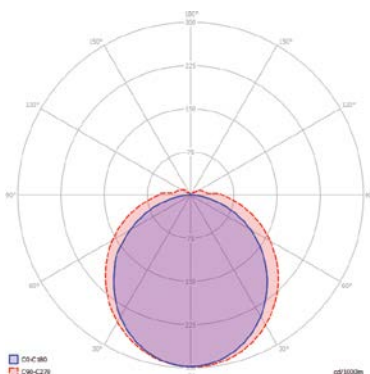

Mechanical

Operating Temperature	-40°C / +40°C
Dimensions	1488 x 92,2 x 87,8
Product Weight	4,5 kg
Mounting Options	-

DIMENSIONS (mm)

LIGHT CURVE

Weather-Proof Batten

150 cm

DIMENSIONS (mm)

LIGHT CURVE