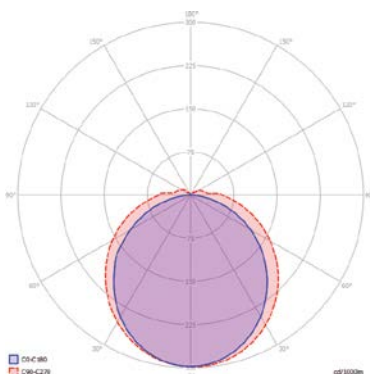

Mechanical

Operating Temperature	-40°C / +40°C
Dimensions	1208 x 92,2 x 87,8 mm
Product Weight	3,8 kg
Mounting Options	-

DIMENSIONS (mm)

LIGHT CURVE

Weather-Proof Batten

150 cm

DIMENSIONS (mm)

LIGHT CURVE