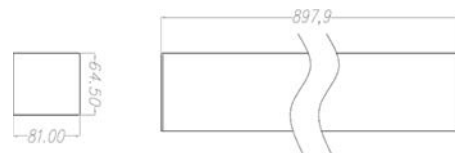

DIMENSIONS (mm)