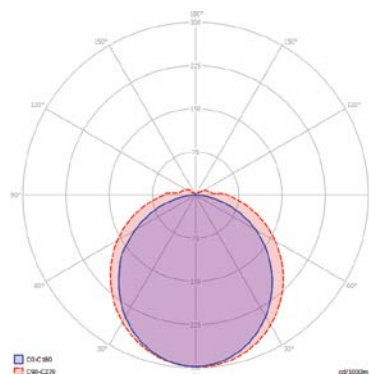

DIMENSIONS (mm)

LIGHT CURVE

Optical and Electrical

Power	28W		
Lumen output	2500lm	2700lm	3100lm
Colour temperature	3000K	4000K	6500K
CRI	≥80		
Efficacy	90lm/W	100lm/W	110lm/W
Beam Angle	110°		
Dimming	Optional		
Life Time	50000 Hours		
IP Rating	IP20		
Emergency Kit	Optional		

DIMENSIONS (mm)

LIGHT CURVE

LED Bar 430 mm

DIMENSIONS (mm)

LIGHT CURVE

Optical and Electrical

Power	6 W
Lumen output	400lm
Colour temperature	4000K
CRI	≥80
Efficacy	66lm/W
Beam Angle	120°
Dimming	-
Life Time	35000 Hours
IP Rating	IP20
Emergency Kit	-

Mechanical

Operating Temperature	0°C /+40°C
Dimensions	432 x 26 x 19 mm
Product Weight	0,13 kg
Mounting Options	-

LED Bar

595 mm

Optical and Electrical

Power	8,5 W
Lumen output	650lm
Colour temperature	4000 K
CRI	≥80
Efficacy	75lm/W
Beam Angle	120°
Dimming	-
Life Time	35000 Hours
IP Rating	IP20
Emergency Kit	-

Mechanical

Operating Temperature	0°C /+40°C
Dimensions	597 x 26 x 19 mm
Product Weight	0,17 kg
Mounting Options	-

DIMENSIONS (mm)

LIGHT CURVE

LED Bar 930 mm

DIMENSIONS (mm)

LIGHT CURVE

Optical and Electrical