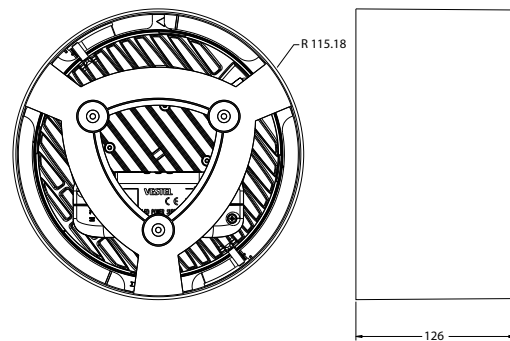

Mechanical

Operating Temperature	-
Dimensions	222,5 x 222,5 x 78,25 mm
Product Weight	0,396 kg
Mounting Options	Recessed

DIMENSIONS (mm)

LIGHT CURVE

Downlight

Wall light - 6"

DIMENSIONS (mm)

LIGHT CURVE

Mechanical

Operating Temperature	0°C / +40°C
Dimensions	181 x 181 x 126 mm
Product Weight	1,5 kg
Mounting Options	Surface Mounted

Downlight

Wall light - 8"

Optical and Electrical

Power	19 W		
Lumen output	1800lm	1900lm	
Colour temperature	3000 K	4000 K	6500 K
CRI	≥80		
Efficacy	95lm/W	100lm/W	
Beam Angle	110°		
Dimming	Optional		
Life Time	35000 Hours		
IP Rating	IP20		
Emergency Kit	Optional		

Mechanical

Operating Temperature	0°C /+40°C
Dimensions	230 x 230 x 126 mm
Product Weight	2,5 kg
Mounting Options	Surface Mounted

DIMENSIONS (mm)

LIGHT CURVE

Panel Light

Back lit - Plastic 2M 60x60

DIMENSIONS (mm)

Mechanical

Operating Temperature	0°C / +40°C
Dimensions	594,6 x 594,6 x 46,85 mm
Product Weight	2,15 kg
Mounting Options	Recessed

DIMENSIONS (mm)

LIGHT CURVE

Panel Light

Back lit - 60x60

DIMENSIONS (mm)

LIGHT CURVE