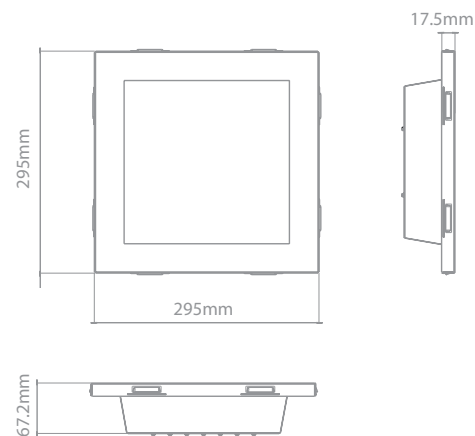

Mechanical

Operating Temperature	0°C /+40°C
Dimensions	597,25 x 597,25 x 66,9 mm
Product Weight	5,1 kg
Mounting Options	Recessed, Surface Mounted

Panel Light

Back lit - 60x60

Optical and Electrical

Power	27W		
Lumen output	3400 lm		
Colour temperature	3000K	4000K	6500K
CRI	≥80		
Efficacy	125lm/W		
Beam Angle	110°		
Dimming	Optional		
Life Time	50000 Hours		
IP Rating	IP20		
Emergency Kit	Optional		

Mechanical

Operating Temperature	0°C /+40°C
Dimensions	597,25 x 597,25 x 66,9 mm
Product Weight	5,1 kg
Mounting Options	Recessed, Surface Mounted

Panel Light

Back lit - 30x120

Optical and Electrical

Power	27W		
Lumen output	3200lm		
Colour temperature	3000K	4000K	6500K
CRI	≥80		
Efficacy	118lm/W		
Beam Angle	110°		
Dimming	Optional		
Life Time	50000 Hours		
IP Rating	IP20		
Emergency Kit	Optional		

Mechanical

Operating Temperature	0°C /+40°C
Dimensions	1192,6 x 59,5 x 67,2 mm
Product Weight	9,5 kg
Mounting Options	Recessed

Panel Light

Back lit - 30x30

Optical and Electrical

Power	10W		
Lumen output	1000lm		
Colour temperature	3000K	4000K	6500K
CRI	≥80		
Efficacy	100lm/W		
Beam Angle	110°		
Dimming	Optional		
Life Time	50000 Hours		
IP Rating	IP20		
Emergency Kit	Optional		

Mechanical

Operating Temperature	0°C / +40°C
Dimensions	295 x 295 x 67,2 mm
Product Weight	1,5 kg
Mounting Options	Recessed

DIMENSIONS (mm)

LIGHT CURVE

Linear Light

Diffused Linear Light - 60cm

DIMENSIONS (mm)