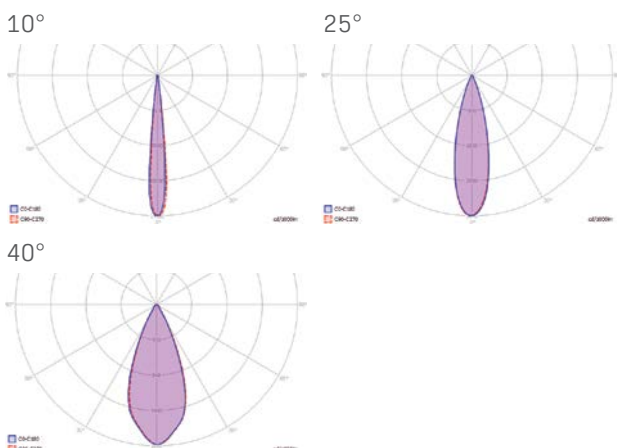

Mechanical

Operating Temperature	-20°C / +40°C
Dimensions	81 x 85,3 x 180 mm
Product Weight	0,9 kg
Mounting Options	-

DIMENSIONS (mm)

LIGHT CURVE

Garden Spot

DIMENSIONS (mm)

LIGHT CURVE

Optical and Electrical