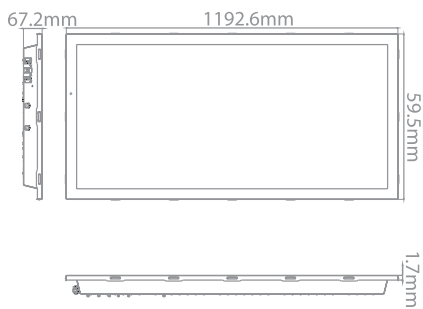

Mechanical

Operating Temperature	0°C /+40°C
Dimensions	597,25 x 597,25 x 66,9 mm
Product Weight	5,1 kg
Mounting Options	Recessed, Surface Mounted

Panel Light

Back lit - 60x60

Optical and Electrical

Power	27W		
Lumen output	3400 lm		
Colour temperature	3000K	4000K	6500K
CRI	≥80		
Efficacy	125lm/W		
Beam Angle	110°		
Dimming	Optional		
Life Time	50000 Hours		
IP Rating	IP20		
Emergency Kit	Optional		

Mechanical

Operating Temperature	0°C /+40°C		
Dimensions	597,25 x 597,25 x 66,9 mm		
Product Weight	5,1 kg		
Mounting Options	Recessed, Surface Mounted		

DIMENSIONS (mm)

LIGHT CURVE

Panel Light

Back lit Prismatic - 60x60

Mechanical

Operating Temperature	0°C /+40°C
Dimensions	597,25 x 597,25 x 66,9 mm
Product Weight	5,1 kg
Mounting Options	Recessed, Surface Mounted

Panel Light

Back lit - 30x120

Optical and Electrical

Power	27W		
Lumen output	3200lm		
Colour temperature	3000K	4000K	6500K
CRI	≥80		
Efficacy	118lm/W		
Beam Angle	110°		
Dimming	Optional		
Life Time	50000 Hours		
IP Rating	IP20		
Emergency Kit	Optional		

Mechanical

Operating Temperature	0°C / +40°C		
Dimensions	119,8 x 295 x 67,3 mm		
Product Weight	5,1 kg		
Mounting Options	Recessed		

DIMENSIONS (mm)

LIGHT CURVE

Panel Light

Back lit - 60x120

DIMENSIONS (mm)