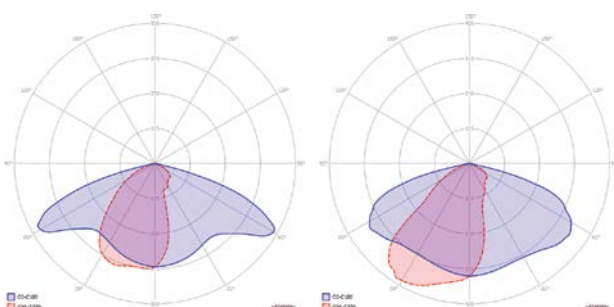

Mechanical

Operating Temperature	-40°C /+50°C
Dimensions	864 x 369 x 93,5 mm
Product Weight	11 kg
Mounting Options	Post-top , Side

DIMENSIONS (mm)

LIGHT CURVE

Street Light

Ephesus- M2S-128

DIMENSIONS (mm)

LIGHT CURVE