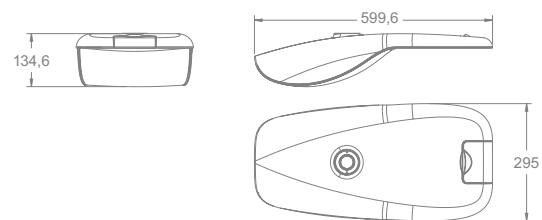

Mechanical

Operating Temperature	-40°C / +50°C
Dimensions	599,6 x 295 x 134,6 mm
Product Weight	6,5 kg
Mounting Options	Post-top , Side

DIMENSIONS (mm)

LIGHT CURVE

Street Light

Sardes S5H - 50

DIMENSIONS (mm)