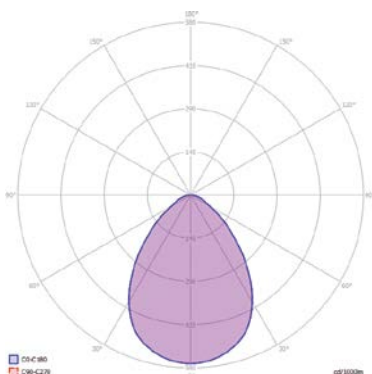

Mechanical

Operating Temperature	0°C /+40°C		
Dimensions	597,25 x 597,25 x 66,9 mm		
Product Weight	5,1 kg		
Mounting Options	Recessed, Surface Mounted		

DIMENSIONS (mm)

LIGHT CURVE

Panel Light

Back lit Prismatic - 60x60

DIMENSIONS (mm)

LIGHT CURVE

Optical and Electrical

Power	27W		
Lumen output	3400 lm		
Colour temperature	3000K	4000K	6500K
CRI	≥80		
Efficacy	125lm/W		
Beam Angle	85°		
UGR	19		
Dimming	Optional		
Life Time	50000 Hours		
IP Rating	IP20		
Emergency Kit	Optional		