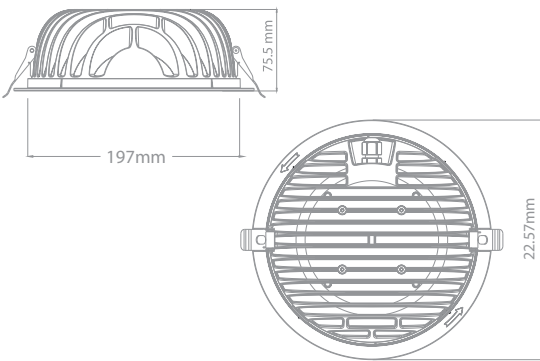

Mechanical

Operating Temperature	0°C - +40°C
Dimensions	116 x 116 x 57,38 mm
Product Weight	0,5 kg
Mounting Options	Recessed

Downlight

Aluminium Diffused Downlight - 6"

Optical and Electrical

Power	13W		
Lumen output	1150lm	1250lm	
Colour temperature	3000K	4000K	6500K
CRI	≥80		
Efficacy	88lm/W	98lm/W	
Beam Angle	110°		
Dimming	Optional		
Life Time	35000 Hours		
IP Rating	IP20		
Emergency Kit	Optional		

Mechanical

Operating Temperature	0°C - +40°C
Dimensions	172,57 x 172,57 x 75,5 mm
Product Weight	0,71 kg
Mounting Options	Recessed

DIMENSIONS (mm)

LIGHT CURVE

Downlight

Aluminium Diffused Downlight - 8"

DIMENSIONS (mm)

Mechanical

Operating Temperature	0C° / +40°C		
Dimensions	222,57 x 222,57 x 75,5 mm		
Product Weight	1,1 kg		
Mounting Options	Recessed		

Downlight

Plastic Diffused Downlight - 4"

Optical and Electrical

Power	10W		
Lumen output	700lm	750lm	
Colour temperature	3000K	4000K	6500K
CRI	≥80		
Efficacy	70lm/W	75lm/W	
Beam Angle	110°		
Dimming	Optional		
Life Time	25000 Hours		
IP Rating	IP20		
Emergency Kit	Optional		