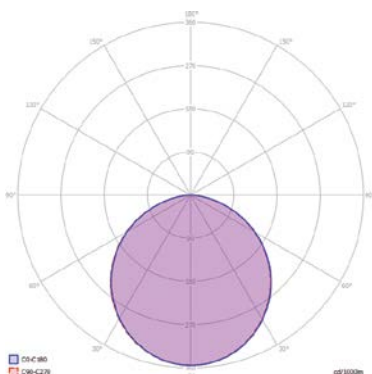

Mechanical

Operating Temperature	0C° / +40°C		
Dimensions	222,57 x 222,57 x 75,5 mm		
Product Weight	1,1 kg		
Mounting Options	Recessed		

Downlight

Plastic Diffused Downlight - 4"

Optical and Electrical

Power	10W		
Lumen output	700lm	750lm	
Colour temperature	3000K	4000K	6500K
CRI	≥80		
Efficacy	70lm/W	75lm/W	
Beam Angle	110°		
Dimming	Optional		
Life Time	25000 Hours		
IP Rating	IP20		
Emergency Kit	Optional		

Mechanical

Operating Temperature	-
Dimensions	125 x 125 x 76 mm
Product Weight	0,187 kg
Mounting Options	Recessed

DIMENSIONS (mm)

LIGHT CURVE

Downlight

Plastic Diffused Downlight - 6"

DIMENSIONS (mm)

LIGHT CURVE

Optical and Electrical

Power	13W		
Lumen output	900lm	1000lm	
Colour temperature	3000K	4000K	6500K
CRI	≥80		
Efficacy	70lm/W	77lm/W	
Beam Angle	110°		
Dimming	Optional		
Life Time	25000 Hours		
IP Rating	IP20		
Emergency Kit	Optional		