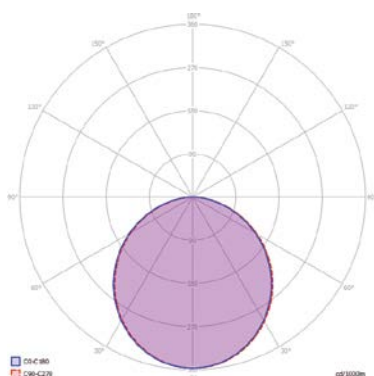

Istanbul, Turkey

Bristol, UK

Shanghai, China

Led Luminaires

Downlight

Aluminium Diffused Downlight - 4"

DIMENSIONS (mm)

LIGHT CURVE

Optical and Electrical

Power	10 W		
Lumen output	900lm	950lm	
Colour temperature	3000K	4000K	6500K
CRI	≥80		
Efficacy	90lm/W	95lm/W	
Beam Angle	110°		
Dimming	Optional		
Life Time	35000 Hours		
IP Rating	IP20		
Emergency Kit	Optional		