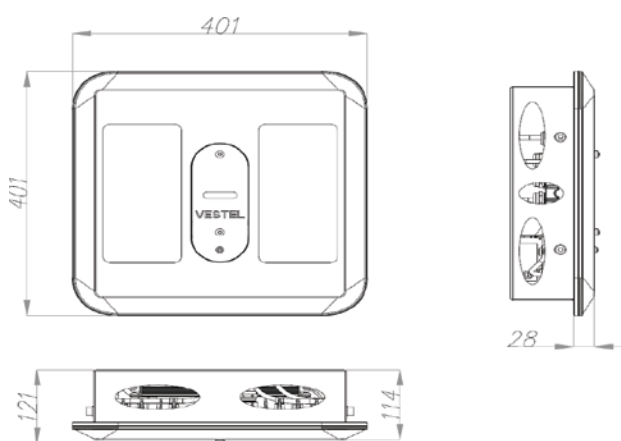

Mechanical

Operating Temperature	-40°C – +40°C
Dimensions	437 x 437 x 246,3 mm
Mounting Options	Suspended, U bracket

DIMENSIONS (mm)

LIGHT CURVE

DIMENSIONS (mm)

LIGHT CURVE

Optical and Electrical

Power	108W	
Lumen output	13500lm	
Colour temperature	4000K	5700K
CRI	≥70	
Efficacy	125lm/W	
Beam Angle	30° / 50° / 65° / 100° / asym	
Dimming	Optional	
Life Time	50000 Hours	
IP Rating	IP65	
Emergency Kit	-	

Mechanical

Operating Temperature	-20°C – +40°C
Dimensions	401x401x121 mm
Product Weight	13 kg
Mounting Options	Recessed, Surface Mounted

Canopy

Optical and Electrical

Power	68W	
Lumen output	8000lm	
Colour temperature	4000K	5700K
CRI	≥70	
Efficacy	117lm/W	
Beam Angle	30° / 50° / 65° / 100° / asym	
Dimming	Optional	
Life Time	50000 Hours	
IP Rating	IP65	
Emergency Kit	-	

Mechanical

Operating Temperature	-20°C – +40°C
Dimensions	401x401x121 mm
Product Weight	13 kg
Mounting Options	Recessed, Surface Mounted

DIMENSIONS (mm)

LIGHT CURVE

DIMENSIONS (mm)

LIGHT CURVE

Optical and Electrical