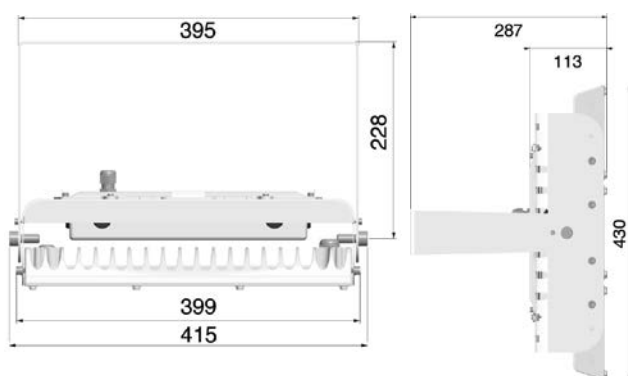

Operating Temperature	-40°C – +40°C
Dimensions	415 x 350 x 287 mm
Product Weight	12 kg
Mounting Options	Suspended, U bracket

High Bay V2

Optical and Electrical

Power	115W	
Lumen output	13000lm	
Colour temperature	4000K	6500K
CRI	≥70	
Efficacy	113lm/W	
Beam Angle	50° / 70° / 100° / asym	
Dimming	Optional	
Life Time	60000 Hours	
IP Rating	IP65	
Emergency Kit	-	

Mechanical

Operating Temperature	-40°C – +40°C	
Dimensions	415 x 350 x 287 mm	
Product Weight	12 kg	
Mounting Options	Suspended, U bracket	

DIMENSIONS (mm)

LIGHT CURVE

High Bay V2

DIMENSIONS (mm)

LIGHT CURVE

Mechanical

Operating Temperature	-40°C – +40°C
Dimensions	415 x 430 x 287 mm
Product Weight	12 kg
Mounting Options	Suspended, U bracket

High Bay Round

Optical and Electrical

Power	135W
Lumen output	15500lm
Colour temperature	4000K
CRI	≥80
Efficacy	115lm/W
Beam Angle	55° / 84° / 104°
Dimming	Optional
Life Time	60000 Hours
IP Rating	IP65
Emergency Kit	-

Mechanical

Operating Temperature	-40°C – +40°C
Dimensions	437 x 437 x 246,3 mm
Mounting Options	Suspended, U bracket

DIMENSIONS (mm)

LIGHT CURVE

DIMENSIONS (mm)

LIGHT CURVE

Optical and Electrical

Power	108W	
Lumen output	13500lm	
Colour temperature	4000K	5700K
CRI	≥70	
Efficacy	125lm/W	
Beam Angle	30° / 50° / 65° / 100° / asym	
Dimming	Optional	
Life Time	50000 Hours	
IP Rating	IP65	
Emergency Kit	-	