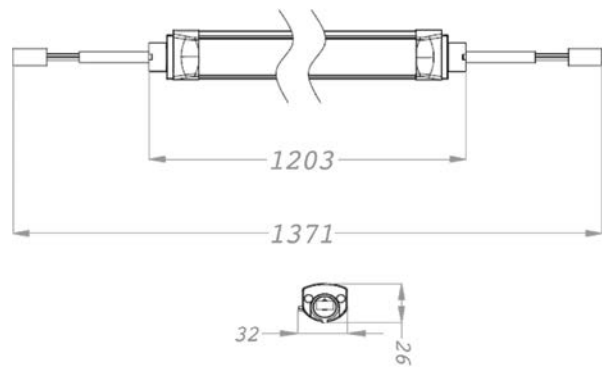

Mechanical

Operating Temperature	-
Dimensions	222,5 x 222,5 x 78,25 mm
Product Weight	0,396 kg
Mounting Options	Recessed

DIMENSIONS (mm)

LIGHT CURVE

Downlight

Wall light - 6"

DIMENSIONS (mm)

LIGHT CURVE

Mechanical

Operating Temperature	0°C /+40°C
Dimensions	230 x 230 x 126 mm
Product Weight	2,5 kg
Mounting Options	Surface Mounted

DIMENSIONS (mm)

LIGHT CURVE

Panel Light

Back lit - Plastic 2M 60x60

DIMENSIONS (mm)

Mechanical

Operating Temperature	0°C / +40°C
Dimensions	594,6 x 594,6 x 46,85 mm
Product Weight	2,15 kg
Mounting Options	Recessed

DIMENSIONS (mm)

LIGHT CURVE

Panel Light

Back lit - 60x60

DIMENSIONS (mm)

LIGHT CURVE

Operating Temperature	0°C /+40°C
Dimensions	1203 x 32 x 26 mm
Product Weight	0,6 kg
Mounting Options	-

DIMENSIONS (mm)

LIGHT CURVE

LED Bar V2

1700 mm

DIMENSIONS (mm)

LIGHT CURVE

Optical and Electrical