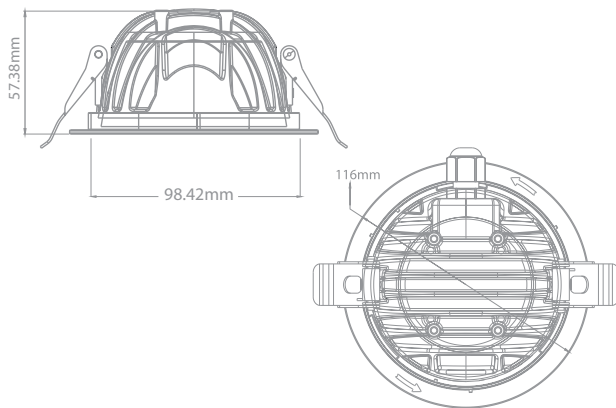

Istanbul, Turkey

Bristol, UK

Shanghai, China

Led Luminaires

Downlight

Aluminium Diffused Downlight - 4"

DIMENSIONS (mm)

LIGHT CURVE

Mechanical

Operating Temperature	0°C - +40°C
Dimensions	116 x 116 x 57,38 mm
Product Weight	0,5 kg
Mounting Options	Recessed

Downlight

Aluminium Diffused Downlight - 6"

Optical and Electrical

Power	13W		
Lumen output	1150lm	1250lm	
Colour temperature	3000K	4000K	6500K
CRI	≥80		
Efficacy	88lm/W	98lm/W	
Beam Angle	110°		
Dimming	Optional		
Life Time	35000 Hours		
IP Rating	IP20		
Emergency Kit	Optional		

Mechanical

Operating Temperature	0°C - +40°C
Dimensions	172,57 x 172,57 x 75,5 mm
Product Weight	0,71 kg
Mounting Options	Recessed

DIMENSIONS (mm)

LIGHT CURVE

Downlight

Aluminium Diffused Downlight - 8"

DIMENSIONS (mm)