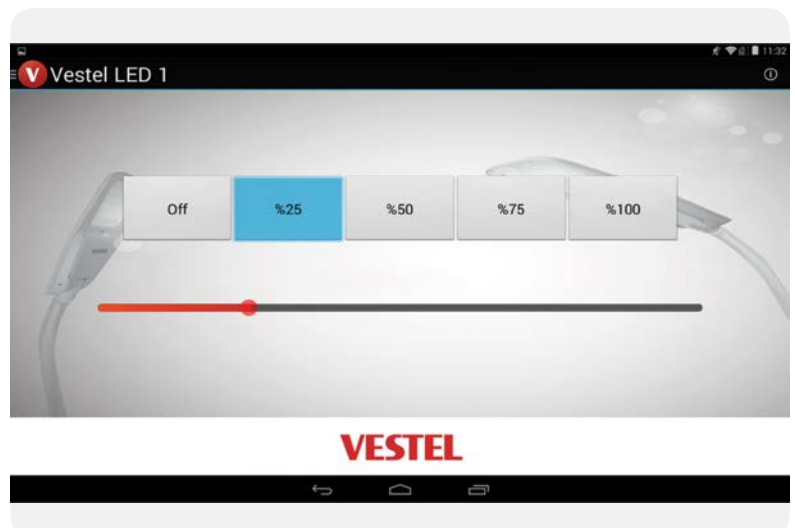

REMOTE DIMMING

With the help of Vestel Smart Street Software, you can dim street lights remotely to increase energy saving and reduce ROI.