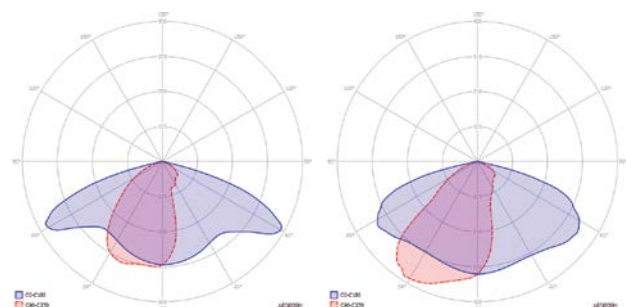

LIGHT CURVE