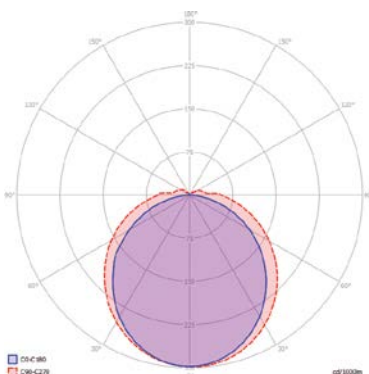

DIMENSIONS (mm)

LIGHT CURVE

Optical and Electrical

Power	28W		
Lumen output	2500lm	2700lm	3100lm
Colour temperature	3000K	4000K	6500K
CRI	≥80		
Efficacy	90lm/W	100lm/W	110lm/W
Beam Angle	110°		
Dimming	Optional		
Life Time	50000 Hours		
IP Rating	IP20		
Emergency Kit	Optional		

DIMENSIONS (mm)

LIGHT CURVE

LED Bar 430 mm

DIMENSIONS (mm)

LIGHT CURVE

Optical and Electrical

Power	6 W
Lumen output	400lm
Colour temperature	4000K
CRI	≥80
Efficacy	66lm/W
Beam Angle	120°
Dimming	-
Life Time	35000 Hours
IP Rating	IP20
Emergency Kit	-

Mechanical

Operating Temperature	0°C /+40°C
Dimensions	432 x 26 x 19 mm
Product Weight	0,13 kg
Mounting Options	-

LED Bar

595 mm

Optical and Electrical

Power	8,5 W
Lumen output	650lm
Colour temperature	4000 K
CRI	≥80
Efficacy	75lm/W
Beam Angle	120°
Dimming	-
Life Time	35000 Hours
IP Rating	IP20
Emergency Kit	-