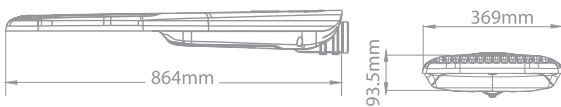

Mechanical

Operating Temperature	-40°C /+50°C
Dimensions	864 x 369 x 93,5 mm
Product Weight	11 kg
Mounting Options	Post-top , Side

DIMENSIONS (mm)

LIGHT CURVE

Street Light

Ephesus- M2S-128

DIMENSIONS (mm)

LIGHT CURVE