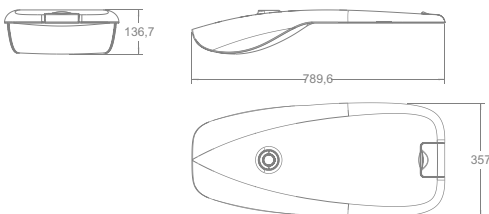

Mechanical

Operating Temperature	-40°C /+50°C
Dimensions	789,6 x 357 x 136,7 mm
Product Weight	10,3 kg
Mounting Options	Post-top , Side

DIMENSIONS (mm)

LIGHT CURVE

Street Light

Sardes S2 - 165

DIMENSIONS (mm)