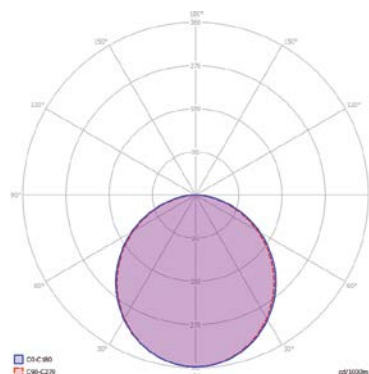

DIMENSIONS (mm)

LIGHT CURVE

Optical and Electrical

Power	28W		
Lumen output	2500lm	2700lm	3100lm
Colour temperature	3000K	4000K	6500K
CRI	≥80		
Efficacy	90lm/W	100lm/W	110lm/W
Beam Angle	110°		
Dimming	Optional		
Life Time	50000 Hours		
IP Rating	IP20		
Emergency Kit	Optional		

Power	31W
Lumen output	3200lm
Colour temperature	3000K 4000K 6500K
CRI	≥80
Efficacy	103lm/W
Beam Angle	110°
Dimming	Optional
Life Time	50000 Hours
IP Rating	IP20
Emergency Kit	Optional

Mechanical

Operating Temperature	0°C / +40°C
Dimensions	1492,9 x 81 x 64,5 mm
Product Weight	3,5 kg
Mounting Options	Suspended, Recessed, Surface Mounted

DIMENSIONS (mm)

LIGHT CURVE

LED Bar 430 mm

DIMENSIONS (mm)

LIGHT CURVE

Optical and Electrical

Power	6 W
Lumen output	400lm
Colour temperature	4000K
CRI	≥80
Efficacy	66lm/W
Beam Angle	120°
Dimming	-
Life Time	35000 Hours
IP Rating	IP20
Emergency Kit	-