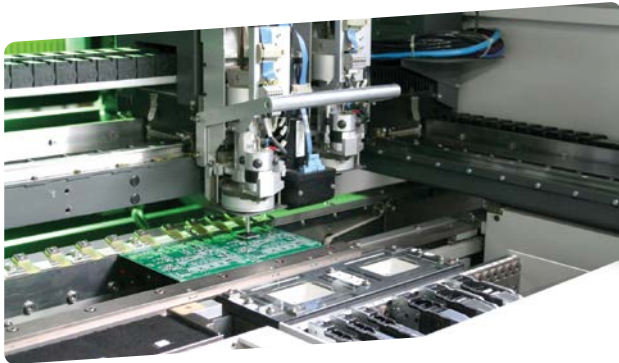

Design Awards
80-81

Specifications
82-92

Company Profile

Vestel City, which comprises nine plants located in Manisa, is amongst the biggest industrial complexes of the world.

As one of the leading enterprises in Turkey, Vestel is a major player in consumer electronics, mobile technologies, household appliances, professional displays and LED lighting with renowned products, including television sets, educational, hospitality and digital signage solutions, digital set-top boxes, tablet PCs, smart phones, refrigerators, washing machines, cooking appliances, dishwashers, air conditioners, and water heaters

Leading the European market in digital products, Vestel has established agreements with the major digital television operators in Europe for the production of digital television and set-top boxes.

Total productive maintenance and the six sigma approach implemented throughout the manufacturing process improve efficiency and productivity in all areas, making Vestel a world-class manufacturer.

With an annual manufacturing capacity of 18 million television sets, Vestel controls 20 percent of the European market for flat panel televisions.

In 2013, the company started built-in module system production based on assembling TVs on a glass cell, and installed robotic lines for the automation of the LED TV assembly. The complete system, named as cell-in tv-out, helps the company to increase efficiency and product quality by all means.