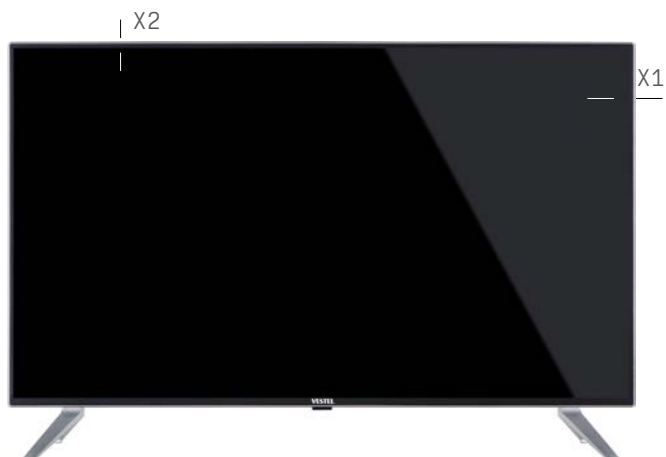

UHD TV (4Kx2K) TV

		Bezel Thickness			Back Depth		
		X1	X2	Y	D1	D2	D3
ELED	VNB	20"	18,5 mm	18,5 mm	37,5 mm	16,5 mm	41,0 mm
		22"	18,5 mm	18,5 mm	28,0 mm	17,0 mm	43,0 mm
		23"	12,4 mm	12,4 mm	23,0 mm	20,3 mm	61,0 mm
		24"	13,0 mm	13,0 mm	23,4 mm	20,4 mm	61,0 mm
		28"	13,5 mm	13,5 mm	23,5 mm	24,5 mm	65,0 mm
		32"	13,5 mm	13,5 mm	22,0 mm	24,5 mm	67,0 mm
		39"	13,5 mm	13,5 mm	22,3 mm	25,5 mm	63,6 mm
	40"	13,7 mm	13,7 mm	22,4 mm	25,3 mm	67,7 mm	
	UNB	40"	6,5 mm	6,5 mm	9,5 mm	25,0 mm	65,0 mm
		43"	5,9 mm	5,9 mm	9,5 mm	25,0 mm	65,0 mm
		48"	5,9 mm	5,9 mm	9,5 mm	25,0 mm	65,0 mm
		49"	5,9 mm	5,9 mm	9,5 mm	25,0 mm	65,0 mm
		55"	7,0 mm	7,0 mm	10,5 mm	25,0 mm	65,0 mm
	NEW UNB	40"	5,5 mm	5,5 mm	10,5 mm	8,2 mm	52,0 mm
		43"	5,9 mm	5,9 mm	10,5 mm	8,2 mm	52,0 mm
49"		5,9 mm	5,9 mm	11,0 mm	8,3 mm	52,0 mm	
DLED	VNB FHD	32"	13,5 mm	13,5 mm	23,0 mm	26,0 mm	89,0 mm
		40"	13,5 mm	13,5 mm	22,0 mm	26,0 mm	89,0 mm
		43"	13,5 mm	13,5 mm	22,0 mm	26,0 mm	93,0 mm
		48"	15,0 mm	15,0 mm	25,0 mm	26,0 mm	89,0 mm
		49"	15,0 mm	15,0 mm	25,0 mm	26,0 mm	89,0 mm
		50"	16,5 mm	16,5 mm	27,0 mm	26,0 mm	89,0 mm
		55"	16,5 mm	16,5 mm	27,0 mm	26,0 mm	89,0 mm
		40"	13,5 mm	13,5 mm	22,0 mm	24,5 mm	79,0 mm
		43"	14,0 mm	14,0 mm	23,5 mm	24,5 mm	79,0 mm
	VNB UHD	48"	15,6 mm	15,6 mm	25,9 mm	24,5 mm	79,0 mm
		49"	15,6 mm	15,6 mm	25,9 mm	24,5 mm	79,0 mm
		50"	15,6 mm	15,6 mm	25,9 mm	24,5 mm	79,0 mm
		55"	15,6 mm	15,6 mm	26,9 mm	24,5 mm	79,0 mm
		55"	15,6 mm	15,6 mm	26,9 mm	24,5 mm	79,0 mm
		55"	15,6 mm	15,6 mm	26,9 mm	24,5 mm	79,0 mm
UNB UHD	40"	5,5 mm	5,5 mm	9,5 mm	22,5 mm	77,0 mm	
	43"	5,9 mm	5,9 mm	9,5 mm	22,5 mm	77,0 mm	
	49"	5,9 mm	5,9 mm	9,5 mm	22,5 mm	77,0 mm	
	50"	5,9 mm	5,9 mm	9,5 mm	22,5 mm	77,0 mm	
	55"	7,0 mm	10,5 mm	9,5 mm	22,5 mm	77,0 mm	
	55"	7,0 mm	10,5 mm	9,5 mm	22,5 mm	77,0 mm	
	65"	7,0 mm	10,5 mm	9,5 mm	22,5 mm	77,0 mm